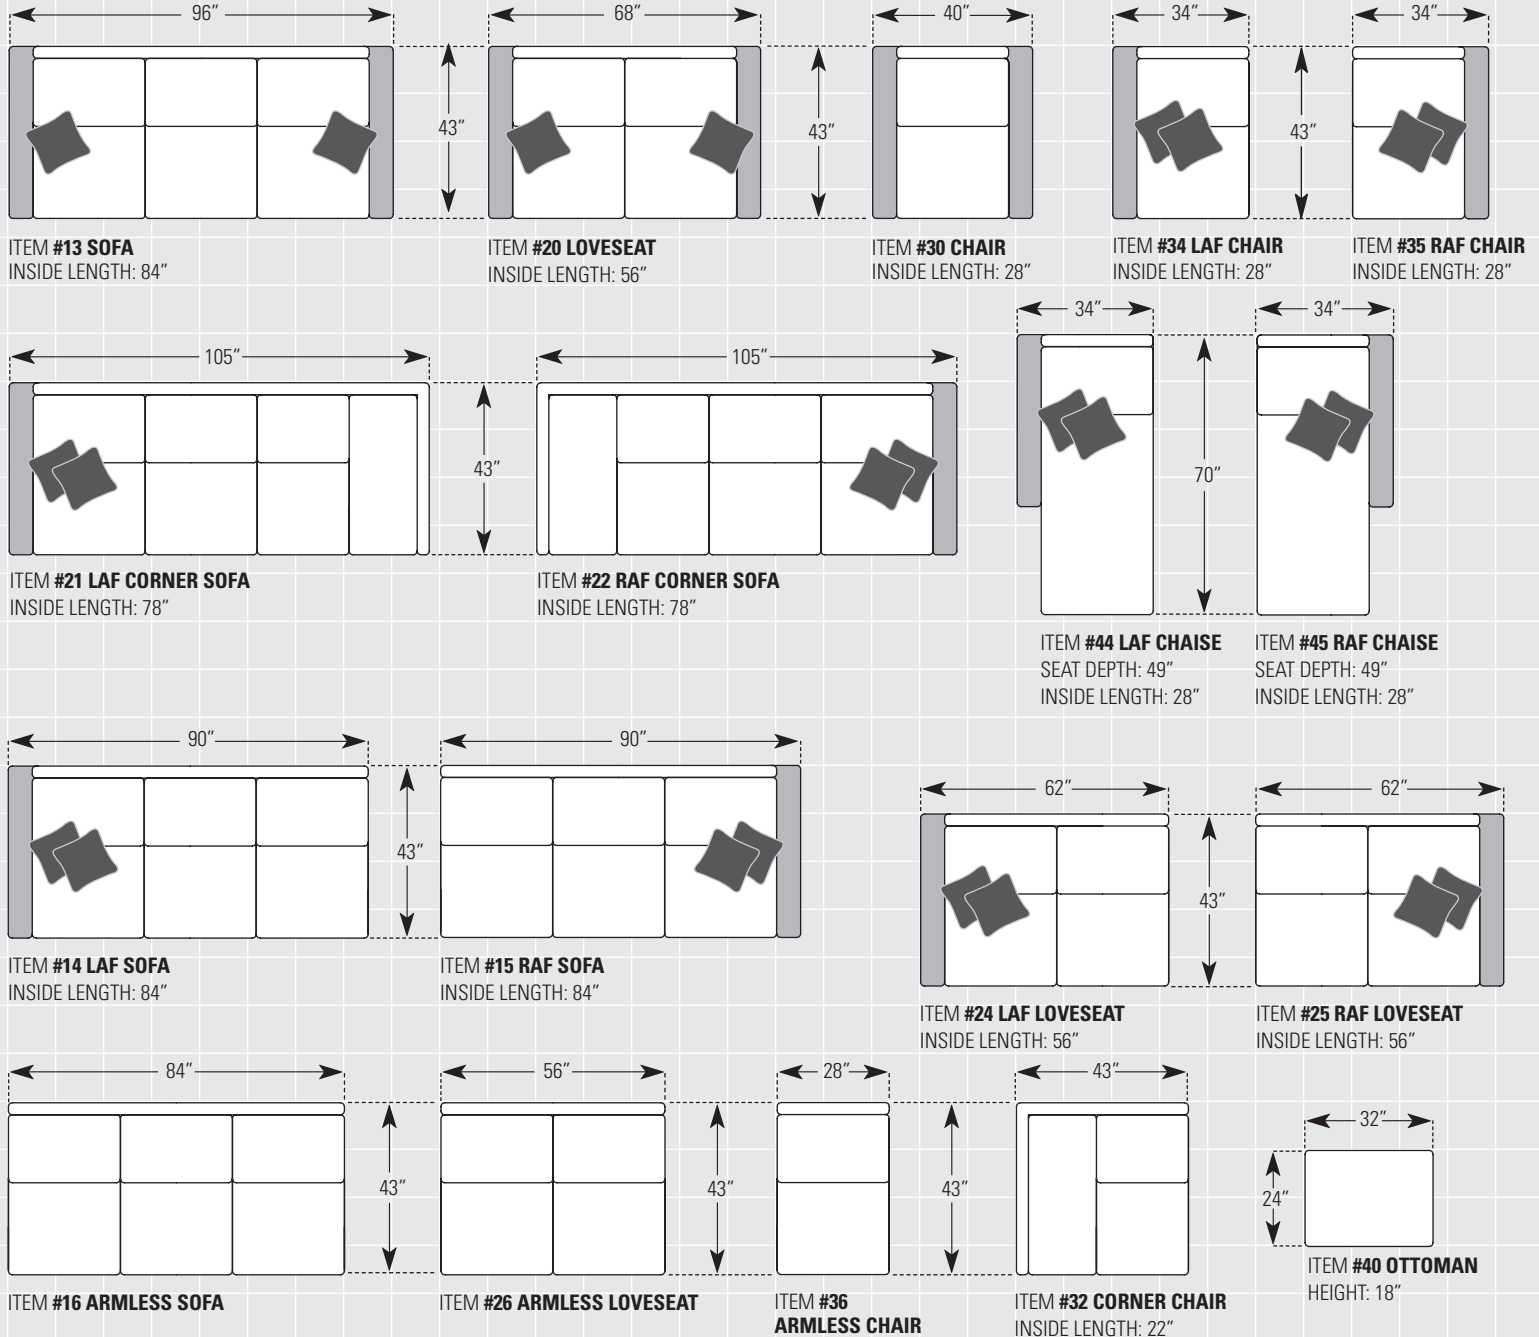

STYLE & COMFORT YOUR WAY

AVAILABLE PIECES | PILLOWS ARE NOT STANDARD ON LEATHER STYLES

245, 255, 275 DIMENSIONS SHOWN

DIMENSION EXCEPTIONS

265: Add 2" per arm to overall frame length. Inside length does not change.

285: Add 3" per arm to overall frame length. Inside length does not change.

Website Version - Not to Scale

LAF = Left Arm Facing, RAF = Right Arm Facing

245, 255, 275 DIMENSIONS SHOWN ABOVE

COMMON DIMENSIONS OF 245, 255, 265, 275, 285

Please see www.smithbrothers.net for style specific dimensions.

OVERALL HEIGHT	39"
SEAT HEIGHT	20"
SEAT DEPTH (EXCEPT CHAISE).....	23"
ARM HEIGHT	24"

Standard Pillows

2 Style #12, 20" pillows without welt cord per fabric sectional piece with an arm. Leather pieces are not standard with pillows.