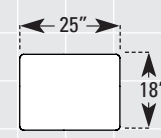

ITEM #40
OTTOMAN
HEIGHT: 18"