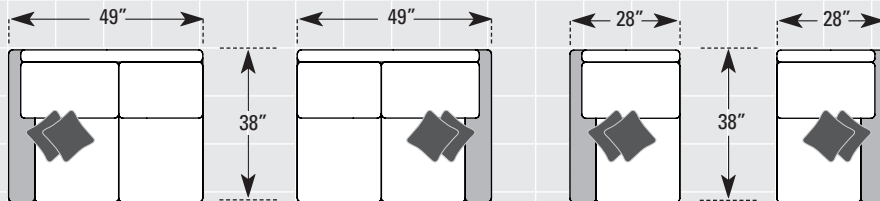

ITEM #20 LOVESEAT
 INSIDE LENGTH: 42"

ITEM #30 CHAIR
 INSIDE LENGTH: 21"

ITEM #14 LAF SOFA
 INSIDE LENGTH: 63"

ITEM #15 RAF SOFA
 INSIDE LENGTH: 63"

ITEM #21 LAF CORNER SOFA
 INSIDE LENGTH: 63"

ITEM #22 RAF CORNER SOFA
 INSIDE LENGTH: 63"

3x1 SEMI-ATTACHED BACK
 ITEM #53 WEDGE

3x2 PULLOVER BACK
 ITEM #53 WEDGE

ITEM #44
 LAF CHAISE
 INSIDE LENGTH: 21"
 SEAT DEPTH: 48"

ITEM #45
 RAF CHAISE
 INSIDE LENGTH: 21"
 SEAT DEPTH: 48"

ITEM #24 LAF LOVESEAT
 INSIDE LENGTH: 42"

ITEM #25 RAF LOVESEAT
 INSIDE LENGTH: 42"

ITEM #34 LAF CHAIR
 INSIDE LENGTH: 21"

ITEM #35 RAF CHAIR
 INSIDE LENGTH: 21"

ITEM #32
 CORNER CHAIR
 INSIDE LENGTH: 21"

ITEM #36
 ARMLESS
 CHAIR

ITEM #26
 ARMLESS LOVESEAT