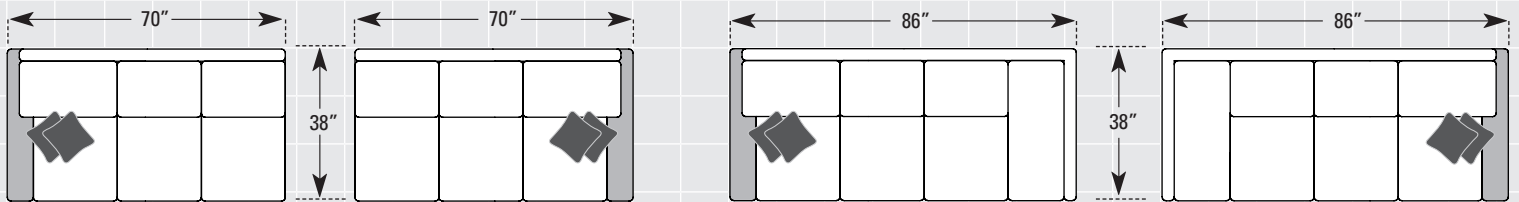

3000 SERIES | AVAILABLE PIECES

Website Version - Not to Scale
 PILLOWS ARE NOT STANDARD ON LEATHER

LAF = Left Arm Facing, RAF = Right Arm Facing

EXCEPTIONS

PANEL ARM FRAME LENGTHS SHOWN BELOW

DECO & BANDED ARM: Subtract 1" PER ARM from overall frame length. Inside length does not change.

PULLOVER BACK: Pullover inside backs are approximately 1" less in overall depth (except on the wedge diagrams)

All dimensions are approximate. See www.smithbrothersfurniture.com for more information.

ITEM #11 MID-SIZE SOFA
 INSIDE LENGTH: 63"

ITEM #20 LOVESEAT
 INSIDE LENGTH: 42"

ITEM #30 CHAIR
 INSIDE LENGTH: 21"

ITEM #14 LAF SOFA
 INSIDE LENGTH: 63"

ITEM #15 RAF SOFA
 INSIDE LENGTH: 63"

ITEM #21 LAF CORNER SOFA
 INSIDE LENGTH: 63"

ITEM #22 RAF CORNER SOFA
 INSIDE LENGTH: 63"