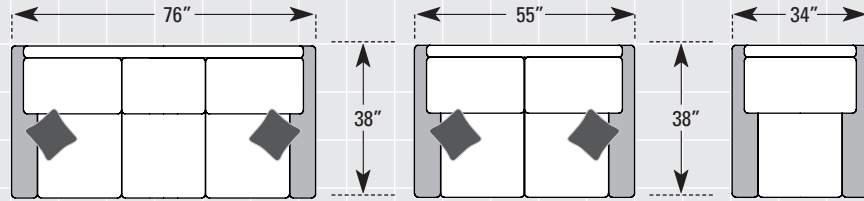

3000 SERIES | AVAILABLE PIECES

Website Version - Not to Scale
 PILLOWS ARE NOT STANDARD ON LEATHER

LAF = Left Arm Facing, RAF = Right Arm Facing

EXCEPTIONS

PANEL ARM FRAME LENGTHS SHOWN BELOW

DECO & BANDED ARM: Subtract 1" PER ARM from overall frame length. Inside length does not change.

PULLOVER BACK: Pullover inside backs are approximately 1" less in overall depth (except on the wedge diagrams)

All dimensions are approximate. See www.smithbrothersfurniture.com for more information.

ITEM #11 MID-SIZE SOFA
 INSIDE LENGTH: 63"