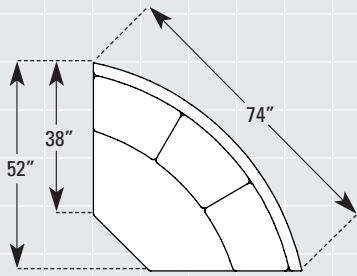

PULLOVER BACK: Pullover inside backs are approximately 1" less in overall depth (except on the wedge diagrams)

All dimensions are approximate. See www.smithbrothersfurniture.com for more information.

ITEM #11 MID-SIZE SOFA
 INSIDE LENGTH: 63"

ITEM #20 LOVESEAT
 INSIDE LENGTH: 42"

ITEM #30 CHAIR
 INSIDE LENGTH: 21"

ITEM #14 LAF SOFA
 INSIDE LENGTH: 63"

ITEM #15 RAF SOFA
 INSIDE LENGTH: 63"

ITEM #21 LAF CORNER SOFA
 INSIDE LENGTH: 63"

ITEM #22 RAF CORNER SOFA
 INSIDE LENGTH: 63"

3x1 SEMI-ATTACHED BACK
 ITEM #53 WEDGE

3x2 PULLOVER BACK
 ITEM #53 WEDGE

ITEM #44
 LAF CHAISE
 INSIDE LENGTH: 21"
 SEAT DEPTH: 48"

ITEM #45
 RAF CHAISE
 INSIDE LENGTH: 21"
 SEAT DEPTH: 48"

ITEM #24 LAF LOVESEAT
 INSIDE LENGTH: 42"