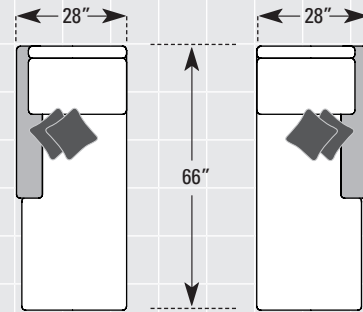

3000 SERIES | AVAILABLE PIECES

Website Version - Not to Scale
 PILLOWS ARE NOT STANDARD ON LEATHER

LAF = Left Arm Facing, RAF = Right Arm Facing

EXCEPTIONS

PANEL ARM FRAME LENGTHS SHOWN BELOW

DECO & BANDED ARM: Subtract 1" PER ARM from overall frame length. Inside length does not change.

PULLOVER BACK: Pullover inside backs are approximately 1" less in overall depth (except on the wedge diagrams)

All dimensions are approximate. See www.smithbrothersfurniture.com for more information.

ITEM #11 MID-SIZE SOFA
 INSIDE LENGTH: 63"

ITEM #20 LOVESEAT
 INSIDE LENGTH: 42"

ITEM #30 CHAIR
 INSIDE LENGTH: 21"

ITEM #14 LAF SOFA
 INSIDE LENGTH: 63"

ITEM #15 RAF SOFA
 INSIDE LENGTH: 63"

ITEM #21 LAF CORNER SOFA
 INSIDE LENGTH: 63"

ITEM #22 RAF CORNER SOFA
 INSIDE LENGTH: 63"

3x1 SEMI-ATTACHED BACK
 ITEM #53 WEDGE

3x2 PULLOVER BACK
 ITEM #53 WEDGE

ITEM #44
 LAF CHAISE
 INSIDE LENGTH: 21"
 SEAT DEPTH: 48"

ITEM #45
 RAF CHAISE
 INSIDE LENGTH: 21"
 SEAT DEPTH: 48"

ITEM #24 LAF LOVESEAT
 INSIDE LENGTH: 42"