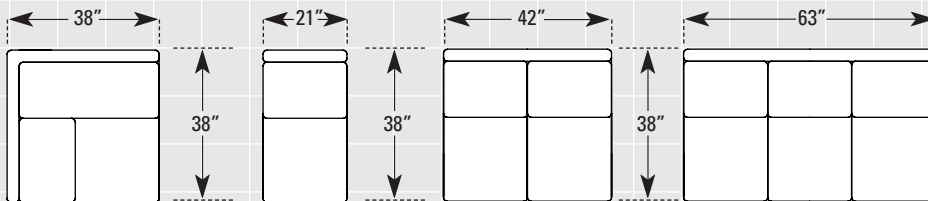

ITEM #20 LOVESEAT
 INSIDE LENGTH: 42"

ITEM #30 CHAIR
 INSIDE LENGTH: 21"

ITEM #14 LAF SOFA
 INSIDE LENGTH: 63"

ITEM #15 RAF SOFA
 INSIDE LENGTH: 63"

ITEM #21 LAF CORNER SOFA
 INSIDE LENGTH: 63"

ITEM #22 RAF CORNER SOFA
 INSIDE LENGTH: 63"

3x1 SEMI-ATTACHED BACK
 ITEM #53 WEDGE

3x2 PULLOVER BACK
 ITEM #53 WEDGE

ITEM #44
 LAF CHAISE
 INSIDE LENGTH: 21"
 SEAT DEPTH: 48"

ITEM #45
 RAF CHAISE
 INSIDE LENGTH: 21"
 SEAT DEPTH: 48"

ITEM #24 LAF LOVESEAT
 INSIDE LENGTH: 42"

ITEM #25 RAF LOVESEAT
 INSIDE LENGTH: 42"

ITEM #34 LAF CHAIR
 INSIDE LENGTH: 21"

ITEM #35 RAF CHAIR
 INSIDE LENGTH: 21"

ITEM #32
 CORNER CHAIR
 INSIDE LENGTH: 21"

ITEM #36
 ARMLESS
 CHAIR

ITEM #26
 ARMLESS LOVESEAT