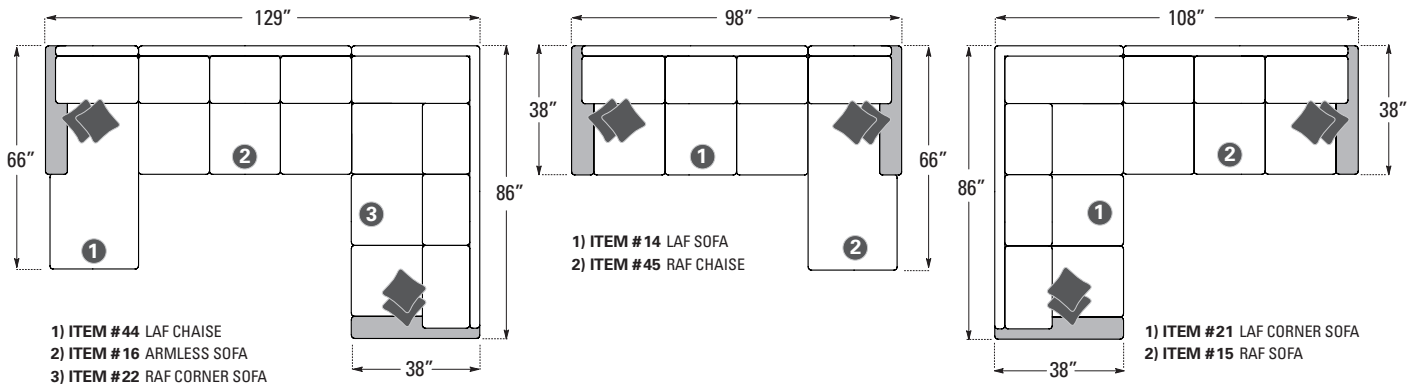

NAILHEAD OPTIONS

The Panel and Deco arms are standard with nailhead. The Banded arm may be ordered with nailhead for an additional charge. The diagram below depicts placement.

Small size touching follow welt on Banded Arm

SAMPLE CONFIGURATIONS

SAMPLE CONFIGURATION DIMENSIONS REPRESENT PANEL ARM WITH SEMI-ATTACHED BACKS
 (SEE BELOW FOR EXCEPTIONS). Diagrams below are not to scale. All dimensions are approximate.

COMMON DIMENSIONS (unless otherwise noted)

| | |
|--|-----|
| OVERALL HEIGHT (<i>Semi-Attached</i>) | 37" |
| OVERALL HEIGHT (<i>Pullover</i>) | 35" |
| OVERALL DEPTH (<i>Semi-Attached</i>) | 38" |
| OVERALL DEPTH (<i>Pullover</i>) | 37" |
| ARM HEIGHT | 26" |
| SEAT HEIGHT | 21" |
| SEAT DEPTH (<i>see diagram for exceptions</i>) | 21" |

ITEM #20 LOVESEAT
 INSIDE LENGTH: 42"

ITEM #30 CHAIR
 INSIDE LENGTH: 21"

ITEM #14 LAF SOFA
 INSIDE LENGTH: 63"

ITEM #15 RAF SOFA
 INSIDE LENGTH: 63"

ITEM #21 LAF CORNER SOFA
 INSIDE LENGTH: 63"

ITEM #22 RAF CORNER SOFA
 INSIDE LENGTH: 63"