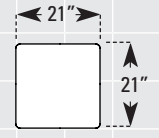

ITEM #42
CHAISE OTTOMAN
HEIGHT: 21"