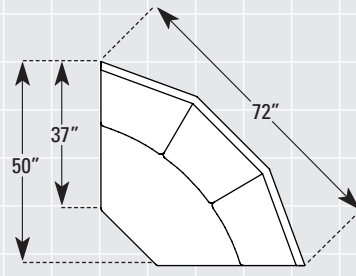

PULLOVER BACK: Pullover inside backs are approximately 1" less in overall depth (except on the wedge diagrams)

All dimensions are approximate. See www.smithbrothersfurniture.com for more information.

ITEM #11 MID-SIZE SOFA
 INSIDE LENGTH: 63"

ITEM #20 LOVESEAT
 INSIDE LENGTH: 42"

ITEM #30 CHAIR
 INSIDE LENGTH: 21"

ITEM #14 LAF SOFA
 INSIDE LENGTH: 63"

ITEM #15 RAF SOFA
 INSIDE LENGTH: 63"

ITEM #21 LAF CORNER SOFA
 INSIDE LENGTH: 63"

ITEM #22 RAF CORNER SOFA
 INSIDE LENGTH: 63"

3x1 SEMI-ATTACHED BACK
 ITEM #53 WEDGE

3x2 PULLOVER BACK
 ITEM #53 WEDGE

ITEM #44
 LAF CHAISE
 INSIDE LENGTH: 21"
 SEAT DEPTH: 48"

ITEM #45
 RAF CHAISE
 INSIDE LENGTH: 21"
 SEAT DEPTH: 48"

ITEM #24 LAF LOVESEAT
 INSIDE LENGTH: 42"