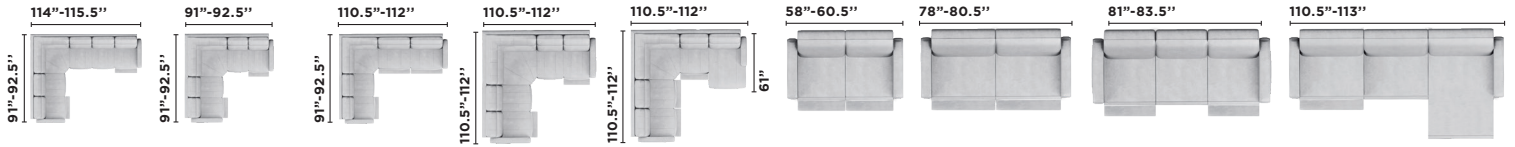

SAMPLE CONFIGURATIONS

* Optional round or square corner available

AVAILABLE PIECES

LHF	H 40" - 41.5" D 37" - 38" W 30" - 33" 146 - Cloud Zero power recliner with power reclining headrest, 23" seat width	H 40" - 41.5" D 37" - 38" W 39.5" - 42" 162 - Cloud Zero power wide recliner with power reclining headrest, 32.5" seat width	H 40" - 41.5" D 61" W 39.5" - 42" 280 - Manual wide reclining chaise, 32.5" seat width 285 - OPH-power, wide reclining chaise with power reclining headrest, 32.5" seat width	
	H 40" - 41.5" D 37" - 38" W 30" - 33" 156 - Cloud Zero power recliner with power reclining headrest, 23" seat width	H 40" - 41.5" D 37" - 38" W 39.5" - 42" 172 - Cloud Zero power wide recliner with power reclining headrest, 32.5" seat width	H 40" - 41.5" D 61" W 39.5" - 42" 290 - Manual wide reclining chaise, 32.5" seat width 295 - OPH-power, wide reclining chaise with power reclining headrest, 32.5" seat width	
ARMLESS	H 40" - 41.5" D 37" - 38" W 23" 406 - Cloud Zero power recliner with power reclining headrest, 23" seat width	H 40" - 41.5" D 37" - 38" W 23" 410 - stationary seat, 23" seat width	H 40" - 41.5" D 37" - 38" W 32.5" 496 - Cloud Zero power wide recliner with power reclining headrest, 32.5" seat width	H 40" - 41.5" D 37" - 38" W 32.5" 490 - Wide stationary seat, 32.5" seat width
	CORNER D 38.5" W 38.5" 510 - Square			
CONSOLES	H 38" D 36" W 13.5" 701 - Straight console with back & black cup holders 702 - Straight console with back & silver cup holders	H 23.5" D 31" W 13" 751 - Straight console with black cup holders 752 - Straight console with silver cup holders	H 38" D 36" W 23" 771 - Curved console with back & black cup holders 772 - Curved console with back & silver cup holders	

ADDITIONAL OPTIONS

Chair (2)
H 40", 41" or 41.5"
D 37" or 38"
W 37" - 43"

LHF = Left hand facing arm, manual recliner
RHF = Right hand facing arm, manual recliner
H = Height
D = Depth
W = Width
LHF-OPH = Left hand facing arm, power recliner, power reclining headrest
RHF-OPH = Right hand facing arm, power recliner, power reclining headrest
LHF-CLD = Left hand facing arm, Cloud Zero power recliner, power reclining headrest
RHF-CLD = Right hand facing arm, Cloud Zero power recliner, power reclining headrest

*Measurements are in inches and may vary slightly. Options subject to change without notice.