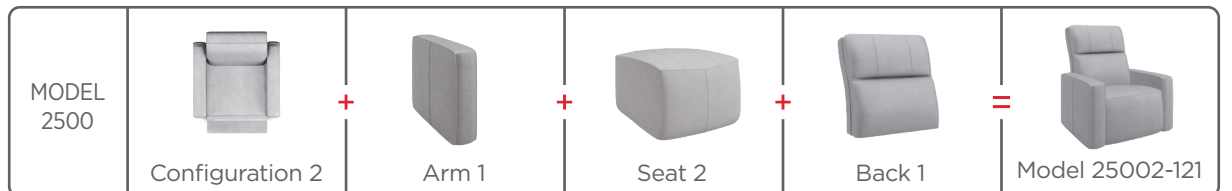

# NORTHERN MOTION

2500 series

PICK AN ARM

PICK A SEAT

PICK A BACK

CONFIGURATION

2 - Chair	<b>LHF</b> - Left hand facing arm, manual recliner <b>RHF</b> - Right hand facing arm, manual recliner <b>LHF-OPH</b> - Left hand facing arm, power recliner, power reclining headrest <b>RHF-OPH</b> - Right hand facing arm, power recliner, power reclining headrest <b>LHF-CLD</b> - Left hand facing arm, Cloud Zero power recliner, power reclining headrest <b>RHF-CLD</b> - Right hand facing arm, Cloud Zero power recliner, power reclining headrest				
146 - LHF-CLD	156 - RHF-CLD	162 - LHF-CLD	172 - RHF-CLD	280 - LHF 285 - LHF-OPH	290 - RHF 295 - RHF-OPH
406 - CLD	410	496 - CLD	490	510	

CREATE YOUR MODEL

# SAMPLE CONFIGURATIONS

\* Optional round or square corner available