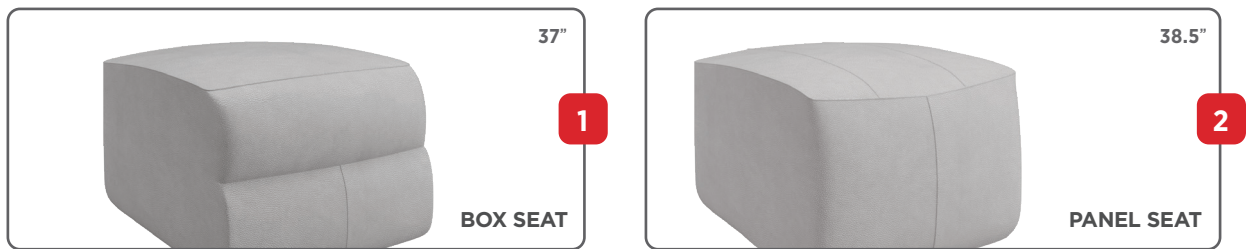

# NORTHERN MOTION

2500 series

PICK AN ARM

PICK A SEAT

PICK A BACK

CONFIGURATION

2 - Chair	<b>LHF</b> - Left hand facing arm, manual recliner <b>RHF</b> - Right hand facing arm, manual recliner <b>LHF-OPH</b> - Left hand facing arm, power recliner, power reclining headrest <b>RHF-OPH</b> - Right hand facing arm, power recliner, power reclining headrest <b>LHF-CLD</b> - Left hand facing arm, Cloud Zero power recliner, power reclining headrest <b>RHF-CLD</b> - Right hand facing arm, Cloud Zero power recliner, power reclining headrest				
146 - LHF-CLD	156 - RHF-CLD	162 - LHF-CLD	172 - RHF-CLD	280 - LHF 285 - LHF-OPH	290 - RHF 295 - RHF-OPH
406 - CLD	410	496 - CLD	490	510	

# SAMPLE CONFIGURATIONS

\* Optional round or square corner available