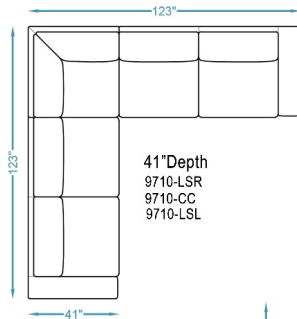

BECKETT COLLECTION

Choose Your Configurable Sectional Item

1

Standard cushion configuration noted under each SKU. Overall height with back cushion=32" Seat Height=18"

Left Arm Love Seat
 9710-LSL
 2 over 2 cushion standard
 82"W 41"D 32"H

Right Arm Love Seat
 9710-LSR
 2 over 2 cushion standard
 82"W 41"D 32"H

Armless Love Seat
 9710-ALS
 2 over 2 cushion standard
 72"W 41"D 32"H

Corner Chair
 9710-CC
 2 over 1 cushion standard
 41"W 41"D 32"H

Armless Chair
 9710-AC
 1 over 1 cushion standard
 36"W 41"D 32"H

Left Arm Chaise
 9710-CHAL
 1 over 1 cushion standard
 46"W 72"D 32"H

Right Arm Chaise
 9710-CHAR
 1 over 1 cushion standard
 46"W 72"D 32"H

Choose Your Personalization

2

41"Depth
 9710-CHAR
 9710-LSL

41"Depth
 9710-LSR
 9710-CC
 9710-LSL

41"Depth
 9710-LSL
 9710-CC
 9710-ALS
 9710-CHAL

41"Depth
 9710-LSL
 9710-AC
 9710-CC
 9710-LSR