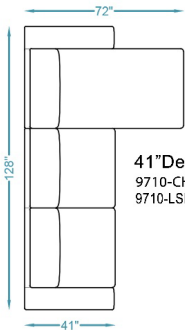

BECKETT COLLECTION

Choose Your Configurable Sectional Item

1

Standard cushion configuration noted under each SKU. Overall height with back cushion=32" Seat Height=18"

Left Arm Love Seat
 9710-LSL
 2 over 2 cushion standard
 82"W 41"D 32"H

Right Arm Love Seat
 9710-LSR
 2 over 2 cushion standard
 82"W 41"D 32"H

Armless Love Seat
 9710-ALS
 2 over 2 cushion standard
 72"W 41"D 32"H

Corner Chair
 9710-CC
 2 over 1 cushion standard
 41"W 41"D 32"H

Armless Chair
 9710-AC
 1 over 1 cushion standard
 36"W 41"D 32"H

Left Arm Chaise
 9710-CHAL
 1 over 1 cushion standard
 46"W 72"D 32"H

Right Arm Chaise
 9710-CHAR
 1 over 1 cushion standard
 46"W 72"D 32"H

Choose Your Personalization

2

41"Depth
 9710-CHAR
 9710-LSL

41"Depth
 9710-LSR
 9710-CC
 9710-LSL

41"Depth
 9710-LSL
 9710-CC
 9710-ALS
 9710-CHAL

41"Depth
 9710-LSL
 9710-AC
 9710-CC
 9710-LSR