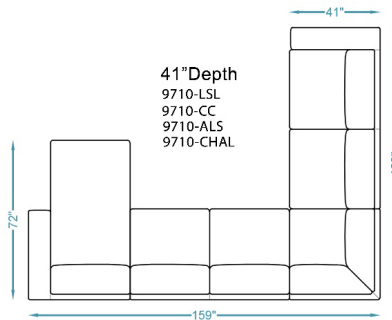

BECKETT COLLECTION

Choose Your Configurable Sectional Item

1

Standard cushion configuration noted under each SKU. Overall height with back cushion=32" Seat Height=18"

Left Arm Love Seat
 9710-LSL
 2 over 2 cushion standard
 82"W 41"D 32"H

Right Arm Love Seat
 9710-LSR
 2 over 2 cushion standard
 82"W 41"D 32"H

Armless Love Seat
 9710-ALS
 2 over 2 cushion standard
 72"W 41"D 32"H

Corner Chair
 9710-CC
 2 over 1 cushion standard
 41"W 41"D 32"H

Armless Chair
 9710-AC
 1 over 1 cushion standard
 36"W 41"D 32"H

Left Arm Chaise
 9710-CHAL
 1 over 1 cushion standard
 46"W 72"D 32"H

Right Arm Chaise
 9710-CHAR
 1 over 1 cushion standard
 46"W 72"D 32"H

Choose Your Personalization

2

41"Depth
 9710-CHAR
 9710-LSL

41"Depth
 9710-LSR
 9710-CC
 9710-LSL

41"Depth
 9710-LSL
 9710-CC
 9710-ALS
 9710-CHAL

41"Depth
 9710-LSL
 9710-AC
 9710-CC
 9710-LSR