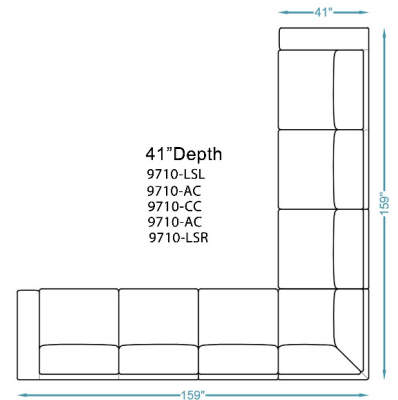

BECKETT COLLECTION

Choose Your Configurable Sectional Item

1

Standard cushion configuration noted under each SKU. Overall height with back cushion=32" Seat Height=18"

Left Arm Love Seat
 9710-LSL
 2 over 2 cushion standard
 82"W 41"D 32"H

Right Arm Love Seat
 9710-LSR
 2 over 2 cushion standard
 82"W 41"D 32"H

Armless Love Seat
 9710-ALS
 2 over 2 cushion standard
 72"W 41"D 32"H

Corner Chair
 9710-CC
 2 over 1 cushion standard
 41"W 41"D 32"H

Armless Chair
 9710-AC
 1 over 1 cushion standard
 36"W 41"D 32"H

Left Arm Chaise
 9710-CHAL
 1 over 1 cushion standard
 46"W 72"D 32"H

Right Arm Chaise
 9710-CHAR
 1 over 1 cushion standard
 46"W 72"D 32"H

Choose Your Personalization

2

41"Depth
 9710-CHAR
 9710-LSL

41"Depth
 9710-LSR
 9710-CC
 9710-LSL

41"Depth
 9710-LSL
 9710-CC
 9710-ALS
 9710-CHAL

41"Depth
 9710-LSL
 9710-AC
 9710-CC
 9710-LSR