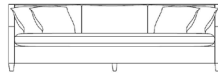

LEG DETAILS:

4" H (10cm) LEG - FLUSH TO EDGE
SPECIFY FINISH

TOSS PILLOW DETAILS:

KNIFE EDGE
MICROFIBER CONSTRUCTION

SPECIAL DETAILS:

UPHOLSTERED VERSION AVAILABLE WITH
OPTIONAL APPLIED SKIRT

AVAILABLE AS A SLEEPER

MEASUREMENTS ARE APPROXIMATE

TOP VIEW

XL - 110" W

SIDE VIEW

SOFA - 98" W

CONDO - 86" W

LOVESEAT - 72" W

CLUB CHAIR
29" W x 36" D x 35" H
**AVAILABLE AS A SWIVEL

SECTIONAL PIECES

LAF | RAF

LAF | RAF w/ RETURN

HANNAH SPECIFICATIONS

OVERALL DIMENSIONS

OVERALL HEIGHT TO FRAME: 35"/89cm
 OVERALL DEPTH: 40"/102cm
 INTERIOR DEPTH: 32"/81cm
 SEAT DEPTH: 25"/64cm
 SEAT HEIGHT: 21"/53cm
 ARM HEIGHT: 24"/61cm
 LEG HEIGHT: 4"/10cm

VERSION

(CODE)	STANDARD	METRIC
XL (4000)	110" W	279cm W
SOFA (3000)	98" W	249cm W
CONDO (2500)	86" W	218cm W
LOVESEAT (2000)	72" W	183cm W
CLUB CHAIR (0500)	29" W x 36" D x 35" H	74cm W x 91cm D x 89cm H
SWIVEL CLUB CHAIR (0512)	29" W x 36" D x 35" H	74cm W x 91cm D x 89cm H