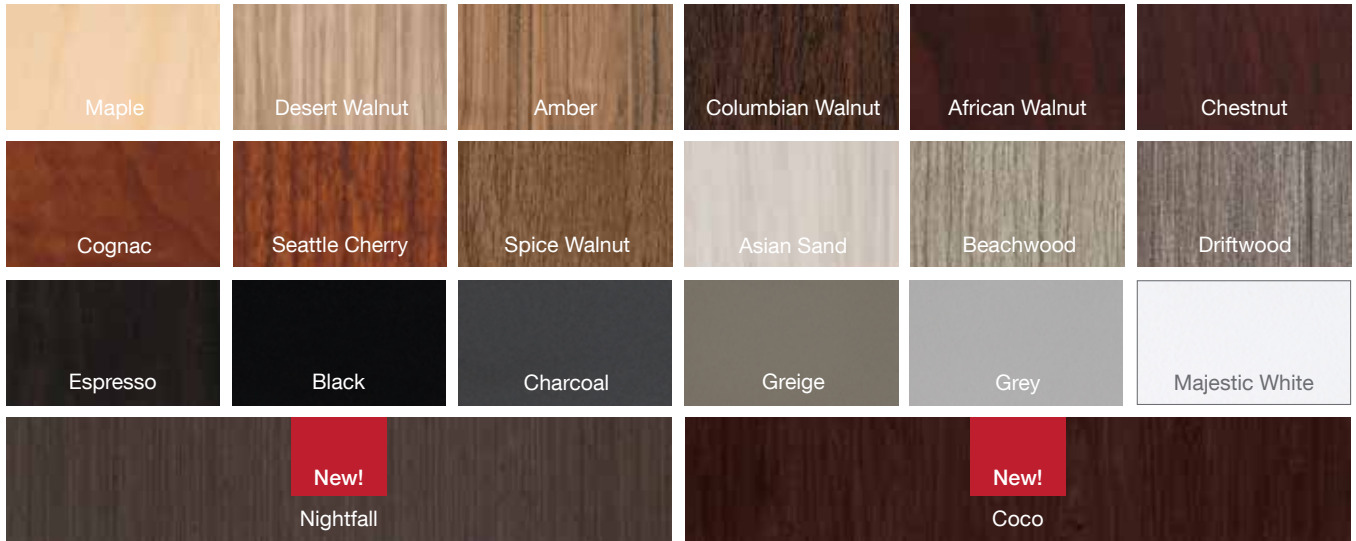

SM15: Tops & Modesty Shown in Columbian Walnut
Legs: D-Shape Metal in Silver
Mobile Pedestal: Columbian Walnut & Majestic White

Private Workspace

SM18R: Tops & Modesty Shown in Beachwood
Legs: D-Shape Metal in Silver
Pedestal: Beachwood & Majestic White

SM5: Tops & Modesty Shown in Beachwood
Legs: D-Shape Metal in Silver
Mobile Pedestal: Beachwood & Majestic White

HOME WORKSPACE

SM19: Tops & Modesty Shown in Spice Walnut
Legs: D-Shape in Silver
Mobile Pedestal: Spice Walnut & Drawer Fronts in Majestic White

SM1R: Tops & Modesty Shown in Beachwood

Legs: D-Shape in Silver

Mobile Pedestal: Beachwood & Drawer Fronts in Majestic White

SM20R: Tops & Modesty Shown in Nightfall
Legs: D-Shape in Silver
Low Credenza: Nightfall

Summit Conference

Top & Modesties Shown in: Driftwood
Legs: D-Shape Metal in Silver

Summit Color Options

All Renderings and Color Samples shown are Approximations.
 For Color Samples request, Email: orderentry@maverickdesk.com