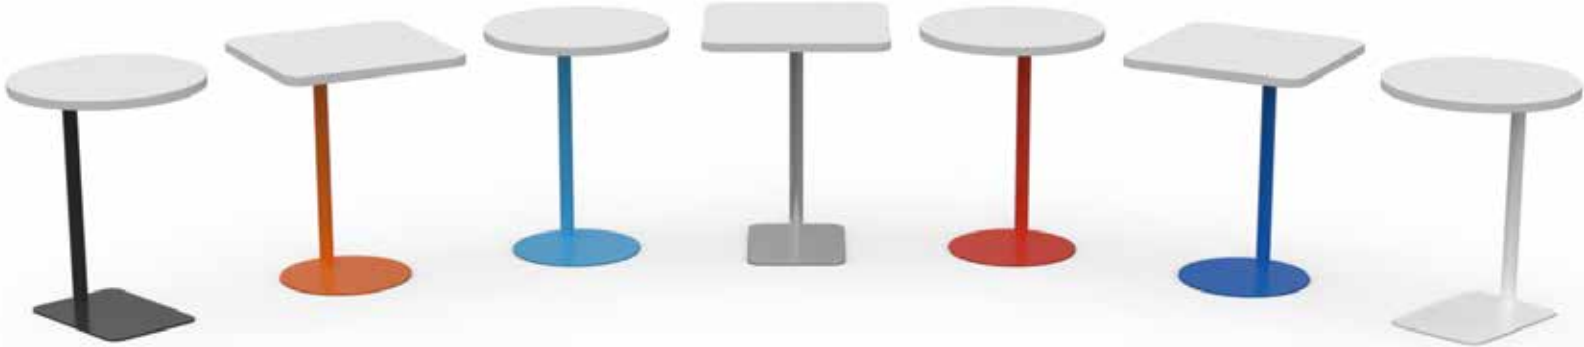

Collaborative Tables

Laptop Tables | Square & Round Tables | Cube Tables | Occasional Tables

MMLT1 (From Left to Right)
• Majestic White w/ Black, Orange, Light Blue, Silver, Red, Dark Blue, & White