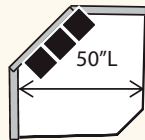

Chair  
37L x 37D x 38H

Chaise  
44L x 65D x 38H

3 Seat LSF Sofa  
(Also available as Queen Sleeper)  
77L x 37D x 38H

3 Seat RSF Sofa  
(Also available as Queen Sleeper)  
77L x 37D x 38H

3 Seat LSF Corner Sofa  
91L x 37D x 38H

3 Seat RSF Corner Sofa  
91L x 37D x 38H

2 Seat LSF Loveseat  
(Also available as Twin Sleeper)  
54L x 37D x 38H

2 Seat RSF Loveseat  
(Also available as Twin Sleeper)  
54L x 37D x 38H

LSF 1/2 Sofa  
42L x 37D x 38H

RSF 1/2 Sofa  
42L x 37D x 38H

LSF Chair  
31L x 37D x 38H

RSF Chair  
31L x 37D x 38H

LSF Chaise  
37L x 65D x 38H

RSF Chaise  
37L x 65D x 38H

The Following Armless Pieces Are Available Inside a Sectional ONLY:  
 Armless Sofa: 70L  
 Armless Loveseat: 47L  
 Armless Chair: 24L  
 \*Armless 1/2 Sofa: 35L  
 \*Available: Caroline, Alexandria, Devin, Alyssa, Rynne, Jordan, Daniel, Reese, Murphy

Hexagon Wedge  
67L x 45D x 38H

Corner Wedge  
37L x 37D x 38H

LSF Angled Wedge  
67L x 49D x 38H

RSF Angled Wedge  
67L x 49D x 38H