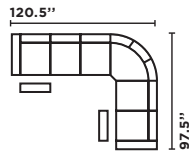

CUSTOM FURNITURE MAKERS SINCE 1967

SAMPLE CONFIGURATIONS

A
A OP-POWER

E
E OP-POWER

I
I OP-POWER

W
W OP-POWER

Y
Y OP-POWER

LHF	Loveseat 1 recliner 23" seat width	Sofa 1 recliner 23" seat width	Loveseat 1 recliner 23" seat width	Loveseat 1 recliner 23" seat width	Reclining chaise Armless loveseat 23" seat width
CENTER	Round corner wedge	Round corner wedge	Round corner wedge	Round corner wedge	Round corner wedge
RHF	Sofa 1 recliner 23" seat width	Loveseat 1 recliner 23" seat width	Loveseat 1 recliner 23" seat width	Reclining chaise Armless loveseat 23" seat width	Loveseat 1 recliner 23" seat width

*Manual & power recliners available

ADDITIONAL PIECES

400 - Armless recliner
405 - Armless power reclining seat

H 41" x D 38" x W 23"

410 - Armless stat. seat

H 41" x D 38" x W 23"

450 - Armless reclining loveseat
455 - Armless power reclining loveseat

H 41" x D 38" x W 46"

460 - Armless stationary loveseat

H 41" x D 38" x W 46"

711 - Straight console with black cup holder
712 - Straight console with silver cup holder

H 23.5" x D 31" x W 7"

741 - Straight console with back, black cup holders and hidden storage
742 - Straight console with back, silver cup holders and hidden storage

SOFA WITH LHF CHAISE
H 41" x D 38" x W 84"

LHF = Left Hand Facing
RHF = Right Hand Facing
H = Height
D = Depth
W = Width

*Measurements are in inches and may vary slightly. Options subject to change without notice.