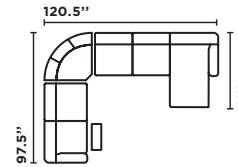

CUSTOM FURNITURE MAKERS SINCE 1967

SAMPLE CONFIGURATIONS

A
A OP-POWER

E
E OP-POWER

I
I OP-POWER

W
W OP-POWER

Y
Y OP-POWER

LHF	Loveseat 1 recliner 23" seat width	Sofa 1 recliner 23" seat width	Loveseat 1 recliner 23" seat width	Loveseat 1 recliner 23" seat width	Reclining chaise Armless loveseat 23" seat width
CENTER	Round corner wedge	Round corner wedge	Round corner wedge	Round corner wedge	Round corner wedge
RHF	Sofa 1 recliner 23" seat width	Loveseat 1 recliner 23" seat width	Loveseat 1 recliner 23" seat width	Reclining chaise Armless loveseat 23" seat width	Loveseat 1 recliner 23" seat width

*Manual & power recliners available

ADDITIONAL PIECES

400 - Armless recliner
405 - Armless power reclining seat

H 41" x D 38" x W 23"

410 - Armless stat. seat

H 41" x D 38" x W 23"

450 - Armless reclining loveseat
455 - Armless power reclining loveseat

H 41" x D 38" x W 46"

460 - Armless stationary loveseat

H 41" x D 38" x W 46"

711 - Straight console with black cup holder
712 - Straight console with silver cup holder

H 23.5" x D 31" x W 7"

741 - Straight console with back, black cup holders and hidden storage
742 - Straight console with back, silver cup holders and hidden storage

SOFA WITH LHF CHAISE
H 41" x D 38" x W 84"

LHF = Left Hand Facing
RHF = Right Hand Facing
H = Height
D = Depth
W = Width

*Measurements are in inches and may vary slightly. Options subject to change without notice.