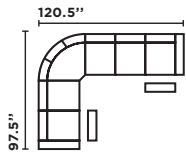

CUSTOM FURNITURE MAKERS SINCE 1967

SAMPLE CONFIGURATIONS

A
A OP-POWER

E
E OP-POWER

I
I OP-POWER

W
W OP-POWER

Y
Y OP-POWER

LHF	Loveseat 1 recliner 23" seat width	Sofa 1 recliner 23" seat width	Loveseat 1 recliner 23" seat width	Loveseat 1 recliner 23" seat width	Reclining chaise Armless loveseat 23" seat width
CENTER	Round corner wedge	Round corner wedge	Round corner wedge	Round corner wedge	Round corner wedge
RHF	Sofa 1 recliner 23" seat width	Loveseat 1 recliner 23" seat width	Loveseat 1 recliner 23" seat width	Reclining chaise Armless loveseat 23" seat width	Loveseat 1 recliner 23" seat width

*Manual & power recliners available

ADDITIONAL PIECES

400 - Armless recliner
405 - Armless power reclining seat

H 41" x D 38" x W 23"

410 - Armless stat. seat

H 41" x D 38" x W 23"

450 - Armless reclining loveseat
455 - Armless power reclining loveseat

H 41" x D 38" x W 46"

460 - Armless stationary loveseat

H 41" x D 38" x W 46"

711 - Straight console with black cup holder
712 - Straight console with silver cup holder

H 23.5" x D 31" x W 7"

741 - Straight console with back, black cup holders and hidden storage
742 - Straight console with back, silver cup holders and hidden storage

SOFA WITH LHF CHAISE
H 41" x D 38" x W 84"

LHF = Left Hand Facing
RHF = Right Hand Facing
H = Height
D = Depth
W = Width

*Measurements are in inches and may vary slightly. Options subject to change without notice.