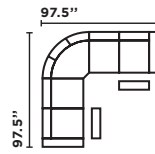

CUSTOM FURNITURE MAKERS SINCE 1967

SAMPLE CONFIGURATIONS

A
A OP-POWER

E
E OP-POWER

I
I OP-POWER

W
W OP-POWER

Y
Y OP-POWER

LHF	Loveseat 1 recliner 23" seat width	Sofa 1 recliner 23" seat width	Loveseat 1 recliner 23" seat width	Loveseat 1 recliner 23" seat width	Reclining chaise Armless loveseat 23" seat width
CENTER	Round corner wedge	Round corner wedge	Round corner wedge	Round corner wedge	Round corner wedge
RHF	Sofa 1 recliner 23" seat width	Loveseat 1 recliner 23" seat width	Loveseat 1 recliner 23" seat width	Reclining chaise Armless loveseat 23" seat width	Loveseat 1 recliner 23" seat width

*Manual & power recliners available

ADDITIONAL PIECES

400 - Armless recliner
405 - Armless power reclining seat

H 41" x D 38" x W 23"

410 - Armless stat. seat

H 41" x D 38" x W 23"

450 - Armless reclining loveseat
455 - Armless power reclining loveseat

H 41" x D 38" x W 46"

460 - Armless stationary loveseat

H 41" x D 38" x W 46"

711 - Straight console with black cup holder
712 - Straight console with silver cup holder

H 23.5" x D 31" x W 7"

741 - Straight console with back, black cup holders and hidden storage
742 - Straight console with back, silver cup holders and hidden storage

SOFA WITH LHF CHAISE
H 41" x D 38" x W 84"

LHF = Left Hand Facing
RHF = Right Hand Facing
H = Height
D = Depth
W = Width

*Measurements are in inches and may vary slightly. Options subject to change without notice.