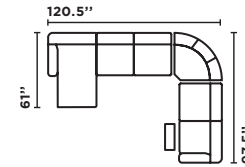

CUSTOM FURNITURE MAKERS SINCE 1967

SAMPLE CONFIGURATIONS

A
A OP-POWER

E
E OP-POWER

I
I OP-POWER

W
W OP-POWER

Y
Y OP-POWER

LHF	Loveseat 1 recliner 23" seat width	Sofa 1 recliner 23" seat width	Loveseat 1 recliner 23" seat width	Loveseat 1 recliner 23" seat width	Reclining chaise Armless loveseat 23" seat width
CENTER	Round corner wedge	Round corner wedge	Round corner wedge	Round corner wedge	Round corner wedge
RHF	Sofa 1 recliner 23" seat width	Loveseat 1 recliner 23" seat width	Loveseat 1 recliner 23" seat width	Reclining chaise Armless loveseat 23" seat width	Loveseat 1 recliner 23" seat width

*Manual & power recliners available

ADDITIONAL PIECES

400 - Armless recliner
405 - Armless power reclining seat

H 41" x D 38" x W 23"

410 - Armless stat. seat

H 41" x D 38" x W 23"

450 - Armless reclining loveseat
455 - Armless power reclining loveseat

H 41" x D 38" x W 46"

460 - Armless stationary loveseat

H 41" x D 38" x W 46"

711 - Straight console with black cup holder
712 - Straight console with silver cup holder

H 23.5" x D 31" x W 7"

741 - Straight console with back, black cup holders and hidden storage
742 - Straight console with back, silver cup holders and hidden storage

SOFA WITH LHF CHAISE
H 41" x D 38" x W 84"

LHF = Left Hand Facing
RHF = Right Hand Facing
H = Height
D = Depth
W = Width

*Measurements are in inches and may vary slightly. Options subject to change without notice.