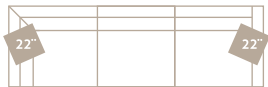

49537	GIA LEFT ARM SOFA
TOTAL	W67" D40" H37"
SEAT	W60" D24" H18"
ARMS	--- --- H26"

49561	R. ARM CHAISE LOUNGE
TOTAL	W40" D65" H37"
SEAT	W32" D50" H18"
ARMS	--- --- H26"

49562	L. ARM CHAISE LOUNGE
TOTAL	W40" D65" H37"
SEAT	W32" D50" H18"
ARMS	--- --- H26"

THE GRACE

N·C MADE

WENGE FINISH ONLY // CHOICE OF FEATHER & DOWN OR STANDARD CUSHIONS

• • •

49010	CHAIR AND HALF
TOTAL	W45" D40" H37"
SEAT	W30" D24" H19"
ARMS	--- --- H26"

49030	GRACE SOFA
TOTAL	W87" D40" H37"
SEAT	W72" D24" H19"
ARMS	--- --- H26"

49031	R. ARM CORNER SOFA
TOTAL	W107" D40" H37"
SEAT	W83" D24" H19"
ARMS	--- --- H26"

49032	L. ARM CORNER SOFA
TOTAL	W107" D40" H37"
SEAT	W83" D24" H19"
ARMS	--- --- H26"

49036	RIGHT ARM SOFA
TOTAL	W67" D40" H37"
SEAT	W60" D24" H19"
ARMS	--- --- H26"