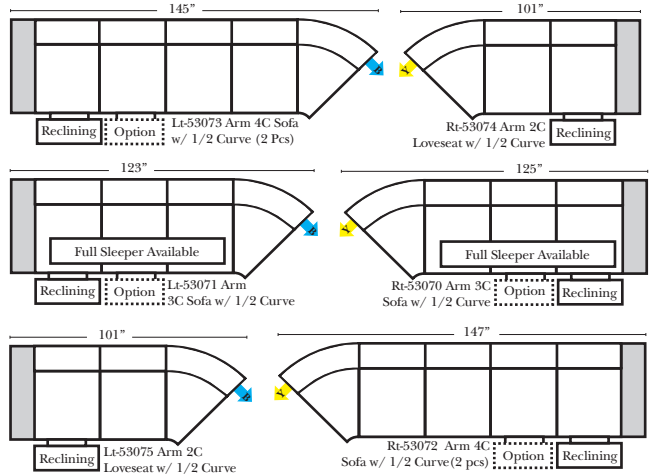

Standard

Put Green Arrows with Red Arrows to Create Sectional Groups → ←

2-Piece Curve Sectional

Put Blue Arrows with Yellow Arrows to Create Sectional Groups → ←

Conversation Sofas

Standards & Options

Standard:

90 Degree / L-Shape Sectional

Put Green Arrows with Red Arrows to Create Sectional Groups → ←

Note:
All Dimensions are approximate, if accuracy is crucial, please contact us for validation of the dimensions shown. However, a 1" to 2" variance can still apply due to foam and upholstery.