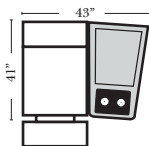

4C Sofa w/2 Large Straight Console Arms-53134

Armless Chair w/Large Straight Console Arm-53128

4C Sofa w/3 Large Straight Console Arms-53136

2C Loveseat w/1 Large Wedge Console Arms-53133

3C Sofa w/2 Large Wedge Console Arms-53131

4C Sofa w/2 Large Wedge Console Arms-53135

Armless Chair w/Large Wedge Console Arm-53879

4C Sofa w/3 Large Wedge Console Arms-53137

Sleepers

Suggested Configurations

v.08.31.17

Sleeper Options: (Additional charges apply)