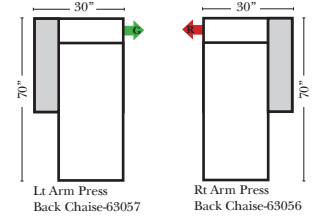

- Power Recliner Mechanism
- Center Seat Recliner (See Option Note)
- Rechargeable Battery Pack (Power Mechanism)
- Swivel Recliner Base (2 Arm Recliner Only)
- Swivel Glider Mechanism (2 Arm Recliner Only)
- Glider Mechanism (2 Arm Recliner Only)
- Lift Chair Dual Motor Mechanism (Lifts Person to a Standing Position), (2 Arm Recliner Only)
- Upholstered Swivel Base (2 Arm Recliner Only)
- Power 180° Swivel Glider Mechanism (2 Arm Recliner Only)
- Swivel Table for Console Arms (Espresso or Walnut Wood Finish)
- **Portable Single Theater Arm (1) Cup Holder (Fabric or Leather)(Excluding Designer Leather)

90 Degree / L-Shape Sectional

Put Green Arrows with Red Arrows to Create Sectional Groups → ←

Note:
All Dimensions are approximate, if accuracy is crucial, please contact us for validation of the dimensions shown. However, a 1" to 2" variance can still apply due to foam and upholstery.