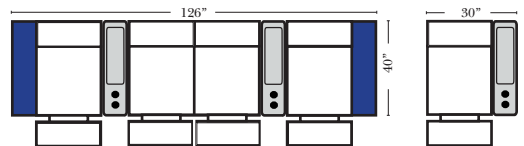

Pre-Configured Home Theater Seating

v.08.31.17

Home Theater Pre-Configured Small Straight & Wedge Consoles

2C Loveseat w/1 Small Straight Console Arm-53142

3C Sofa w/2 Small Straight Console Arms-53140

4C Sofa w/2 Small Straight Console Arms-53144