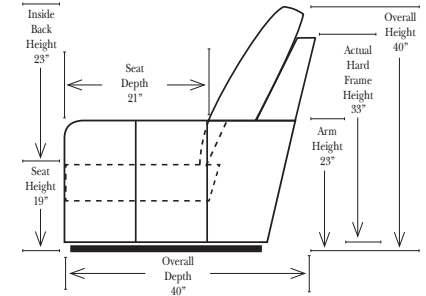

Standard

Put Green Arrows with Red Arrows to Create Sectional Groups → ←

2-Piece Curve Sectional

Put Blue Arrows with Yellow Arrows to Create Sectional Groups → ←

Conversation Sofas

Standards & Options

Standard:

90 Degree / L-Shape Sectional

Put Green Arrows with Red Arrows to Create Sectional Groups → ←

Note:
All Dimensions are approximate, if accuracy is crucial, please contact us for validation of the dimensions shown. However, a 1" to 2" variance can still apply due to foam and upholstery.