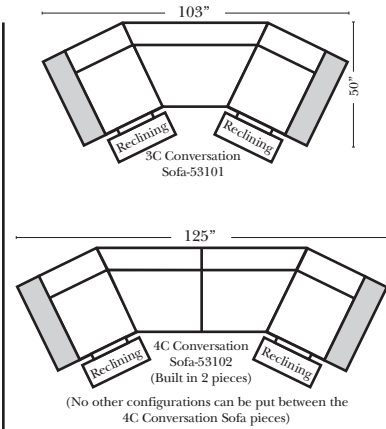

Standard

Put Green Arrows with Red Arrows to Create Sectional Groups → ←

2-Piece Curve Sectional

Put Blue Arrows with Yellow Arrows to Create Sectional Groups → ←

Conversation Sofas

Standards & Options

Standard:

90 Degree / L-Shape Sectional

Put Green Arrows with Red Arrows to Create Sectional Groups → ←

Note:
All Dimensions are approximate, if accuracy is crucial, please contact us for validation of the dimensions shown. However, a 1" to 2" variance can still apply due to foam and upholstery.