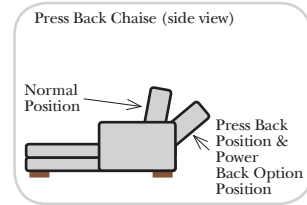

90 Degree / L-Shape Sectional

Put Green Arrows with Red Arrows to Create Sectional Groups → ←

Note:
All Dimensions are approximate, if accuracy is crucial, please contact us for validation of the dimensions shown. However, a 1" to 2" variance can still apply due to foam and upholstery.