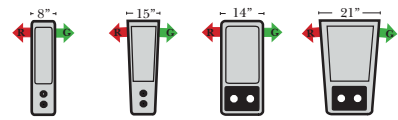

Home Theater Seating - Console Arms

Small Straight-63118 Console Arm
Small Wedge-63119 Console Arm
Large Straight-63116 Console Arm
Large Wedge-63117 Console Arm

Large console arm wood finish is standard as Espresso, available in Walnut - Small console is upholstered.

Pre-Configured Home Theater Seating

v.08.31.17