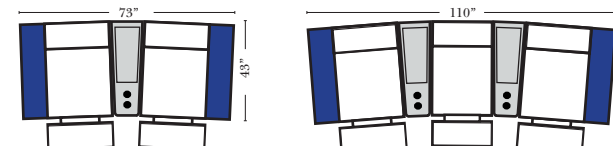

90 Degree / L-Shape Sectional

Put Green Arrows with Red Arrows to Create Sectional Groups → ←

Note:
All Dimensions are approximate, if accuracy is crucial, please contact us for validation of the dimensions shown. However, a 1" to 2" variance can still apply due to foam and upholstery.

Pre-Configured Home Theater Seating

v.08.31.17

Home Theater Pre-Configured Small Straight & Wedge Consoles

2C Loveseat w/1 Small Straight Console Arm-53142

3C Sofa w/2 Small Straight Console Arms-53140

4C Sofa w/2 Small Straight Console Arms-53144

Armless Chair w/Small Straight Console Arm-53126

4C Sofa w/3 Small Straight Console Arms-53146

2C Loveseat w/1 Small Wedge Console Arms-53143

3C Sofa w/2 Small Wedge Console Arms-53141

4C Sofa w/2 Small Wedge Console Arms-53145