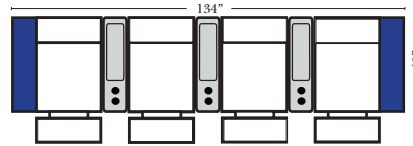

4C Sofa w/3 Small Straight Console Arms-53146