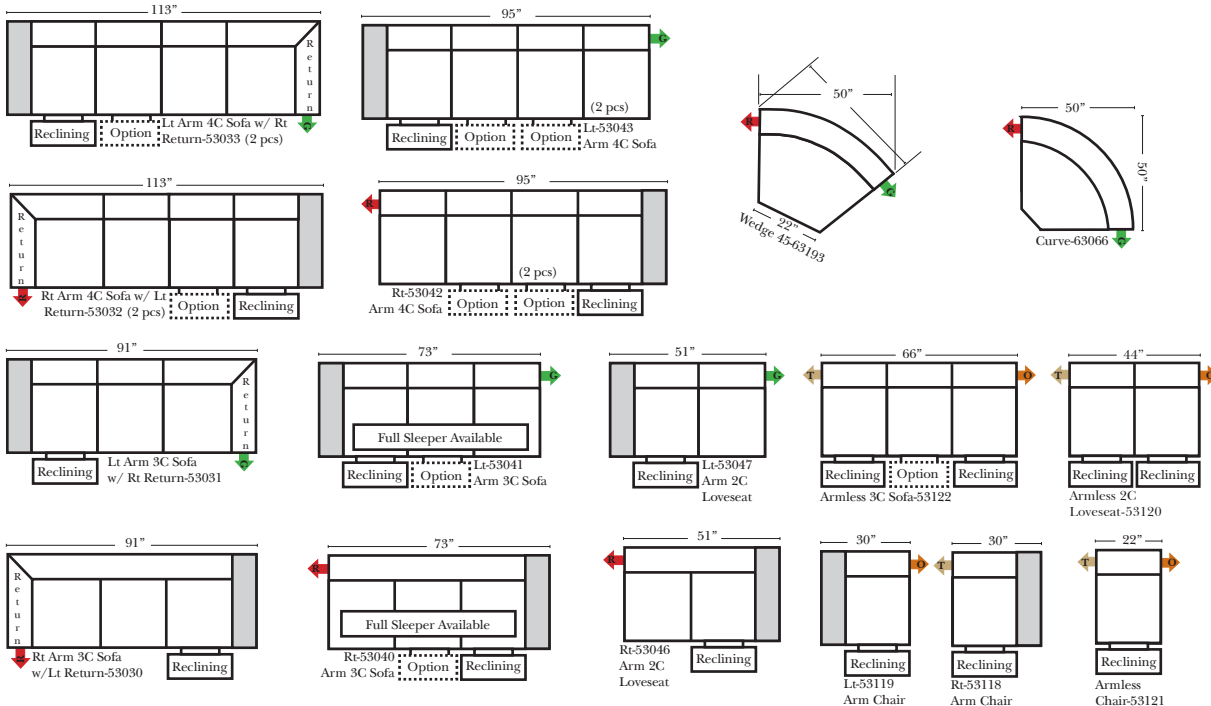

90 Degree / L-Shape Sectional

Put Green Arrows with Red Arrows to Create Sectional Groups → ←

Note:
All Dimensions are approximate, if accuracy is crucial, please contact us for validation of the dimensions shown. However, a 1" to 2" variance can still apply due to foam and upholstery.