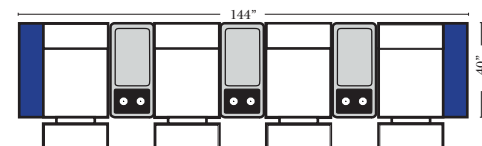

4C Sofa w/3 Large Straight Console Arms-53136