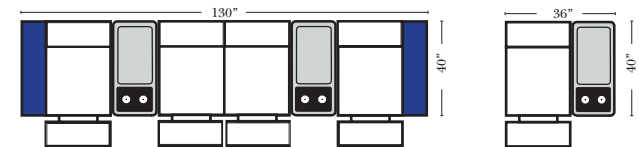

Armless Chair w/Small Wedge Console Arm-53127

4C Sofa w/3 Small Wedge Console Arms-53147

Home Theater Pre-Configured Large Straight & Wedge Consoles

2C Loveseat w/1 Large Straight Console Arm-53132

3C Sofa w/2 Large Straight Console Arms-53130