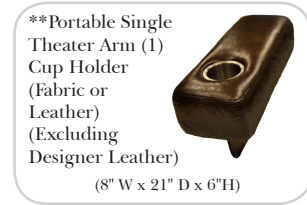

90 Degree / L-Shape Sectional

Put Green Arrows with Red Arrows to Create Sectional Groups → ←

Note:
All Dimensions are approximate, if accuracy is crucial, please contact us for validation of the dimensions shown. However, a 1" to 2" variance can still apply due to foam and upholstery.