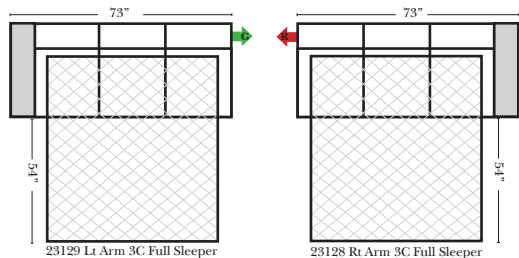

23129 Lt Arm 3C Full Sleeper

23128 Rt Arm 3C Full Sleeper