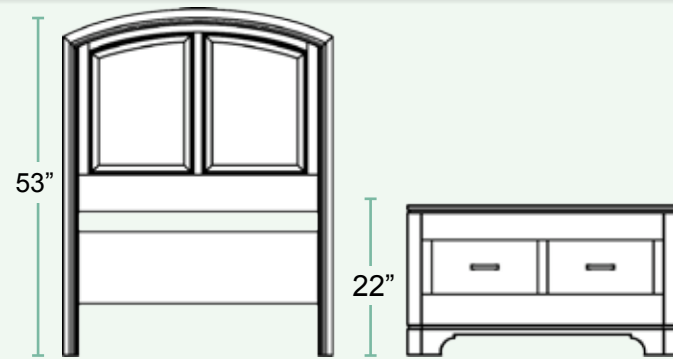

Arched Bed with Footboard Drawer Unit
53/22
#77100 . . . Twin 43W
#77101 . . . Full 58W
#77121 . . . Queen 64W