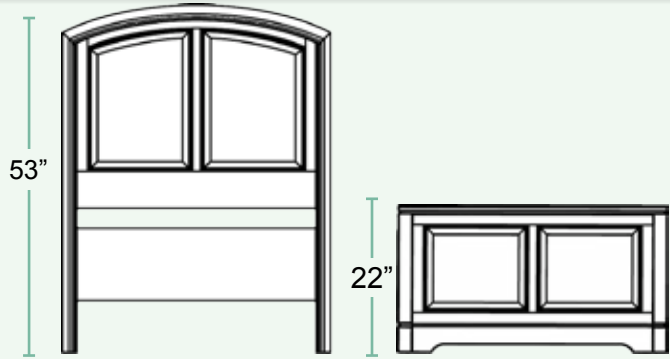

Lincoln Park Individual Pieces

Arched Bed
53/22
#77102 . . . Twin 43W
#77103 . . . Full 58W
#77123 . . . Queen 64W