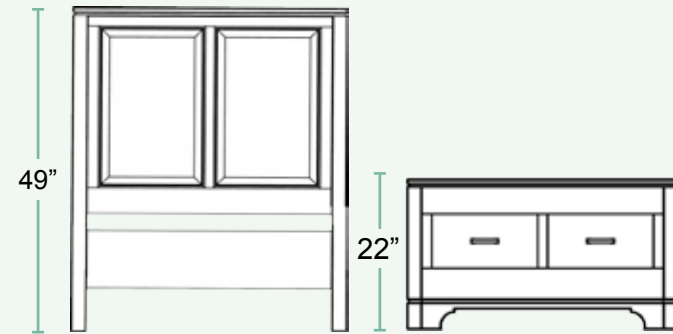

Bed with Footboard Drawer Unit
49/22
#77130 . . . Twin 43W
#77131 . . . Full 58W
#77132 . . . Queen 64W