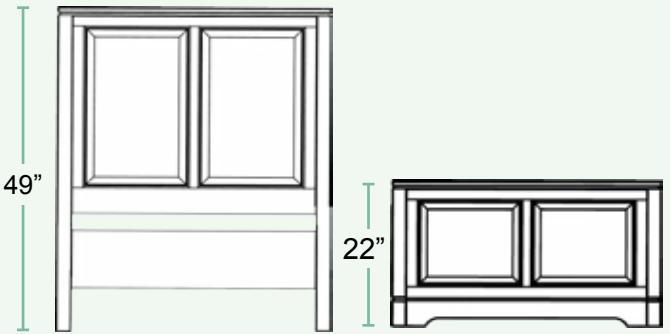

Bed
49/22
#77133 . . . Twin 43W
#77134 . . . Full 58W
#77135 . . . Queen 64W