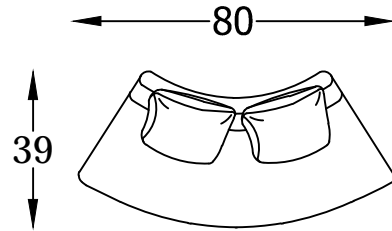

GEMINI SERIES

124320 SOFA

124342 L or R
ONE-ARM SOFA
(LAF Shown)

124339 L or R
ARMLESS CURVED SOFA
W/BUMPER
(LSB Shown)

124332 L or R
ARMLESS REVERSED CURVE
SOFA W/ BUMPER
(LSB Shown)

124341
ARMLESS CURVED SOFA

124334
ARMLESS REVERSED CURVED SOFA

124301
ROUND OTTOMAN

P1243BP PILLOWS 24" X 17"

Scale: $\frac{1}{4}$ " = 1'-00"

This schematic is current as 12/2011 . The company reserves the right to change dimensions and products offered. A more recent schematic may be available for this series. To see the most current schematic, go to <http://lazarind.com>