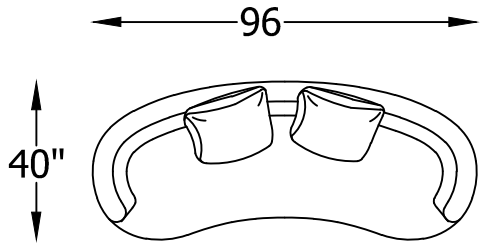

GEMINI SERIES

124320 SOFA

124342 L or R
ONE-ARM SOFA
(LAF Shown)

124339 L or R
ARMLESS CURVED SOFA
W/BUMPER
(LSB Shown)

124332 L or R
ARMLESS REVERSED CURVE
SOFA W/ BUMPER
(LSB Shown)

124341
ARMLESS CURVED SOFA

124334
ARMLESS REVERSED CURVED SOFA

124301
ROUND OTTOMAN

P1243BP PILLOWS 24" X 17"

Scale: $\frac{1}{4}$ " = 1'-00"

This schematic is current as 12/2011 . The company reserves the right to change dimensions and products offered. A more recent schematic may be available for this series. To see the most current schematic, go to <http://lazarind.com>