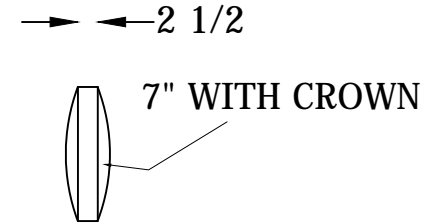

GEMINI SERIES

124320 SOFA

124342 L or R
ONE-ARM SOFA
(LAF Shown)

124339 L or R
ARMLESS CURVED SOFA
W/BUMPER
(LSB Shown)

124332 L or R
ARMLESS REVERSED CURVE
SOFA W/ BUMPER
(LSB Shown)

124341
ARMLESS CURVED SOFA

124334
ARMLESS REVERSED CURVED SOFA

124301
ROUND OTTOMAN

P1243BP PILLOWS 24" X 17"

Scale: $\frac{1}{4}$ " = 1'-00"

This schematic is current as 12/2011 . The company reserves the right to change dimensions and products offered. A more recent schematic may be available for this series. To see the most current schematic, go to <http://lazarind.com>