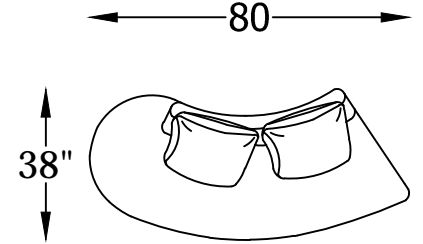

GEMINI SERIES

124320 SOFA

124342 L or R
ONE-ARM SOFA
(LAF Shown)

124339 L or R
ARMLESS CURVED SOFA
W/BUMPER
(LSB Shown)

124332 L or R
ARMLESS REVERSED CURVE
SOFA W/ BUMPER
(LSB Shown)

124341
ARMLESS CURVED SOFA

124334
ARMLESS REVERSED CURVED SOFA

124301
ROUND OTTOMAN

P1243BP PILLOWS 24" X 17"

Scale: $\frac{1}{4}$ " = 1'-00"

This schematic is current as 12/2011 . The company reserves the right to change dimensions and products offered. A more recent schematic may be available for this series. To see the most current schematic, go to <http://lazarind.com>