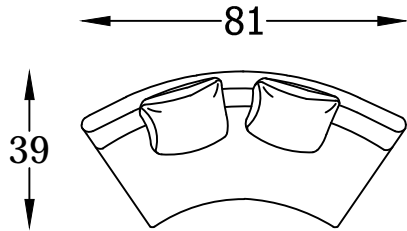

GEMINI SERIES

124320 SOFA

124342 L or R
ONE-ARM SOFA
(LAF Shown)

124339 L or R
ARMLESS CURVED SOFA
W/BUMPER
(LSB Shown)

124332 L or R
ARMLESS REVERSED CURVE
SOFA W/ BUMPER
(LSB Shown)

124341
ARMLESS CURVED SOFA

124334
ARMLESS REVERSED CURVED SOFA

124301
ROUND OTTOMAN

P1243BP PILLOWS 24" X 17"

Scale: $\frac{1}{4}$ " = 1'-00"

This schematic is current as 12/2011 . The company reserves the right to change dimensions and products offered. A more recent schematic may be available for this series. To see the most current schematic, go to <http://lazarind.com>