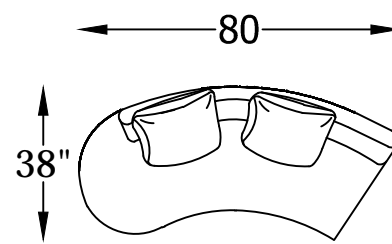

GEMINI SERIES

124320 SOFA

124342 L or R
ONE-ARM SOFA
(LAF Shown)

124339 L or R
ARMLESS CURVED SOFA
W/BUMPER
(LSB Shown)

124332 L or R
ARMLESS REVERSED CURVE
SOFA W/ BUMPER
(LSB Shown)

124341
ARMLESS CURVED SOFA

124334
ARMLESS REVERSED CURVED SOFA

124301
ROUND OTTOMAN

P1243BP PILLOWS 24" X 17"

Scale: $\frac{1}{4}$ " = 1'-00"

This schematic is current as 12/2011 . The company reserves the right to change dimensions and products offered. A more recent schematic may be available for this series. To see the most current schematic, go to <http://lazarind.com>