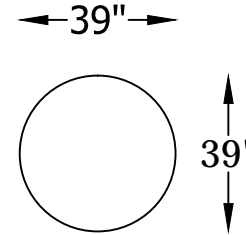

GEMINI SERIES

124320 SOFA

124342 L or R
ONE-ARM SOFA
(LAF Shown)

124339 L or R
ARMLESS CURVED SOFA
W/BUMPER
(LSB Shown)

124332 L or R
ARMLESS REVERSED CURVE
SOFA W/ BUMPER
(LSB Shown)

124341
ARMLESS CURVED SOFA

124334
ARMLESS REVERSED CURVED SOFA

124301
ROUND OTTOMAN

P1243BP PILLOWS 24" X 17"

Scale: $\frac{1}{4}$ " = 1'-00"

This schematic is current as 12/2011 . The company reserves the right to change dimensions and products offered. A more recent schematic may be available for this series. To see the most current schematic, go to <http://lazarind.com>