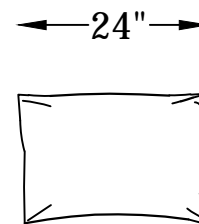

GEMINI SERIES

124320 SOFA

124342 L or R
ONE-ARM SOFA
(LAF Shown)

124339 L or R
ARMLESS CURVED SOFA
W/BUMPER
(LSB Shown)

124332 L or R
ARMLESS REVERSED CURVE
SOFA W/ BUMPER
(LSB Shown)

124341
ARMLESS CURVED SOFA

124334
ARMLESS REVERSED CURVED SOFA

124301
ROUND OTTOMAN

P1243BP PILLOWS 24" X 17"

Scale: $\frac{1}{4}$ " = 1'-00"

This schematic is current as 12/2011 . The company reserves the right to change dimensions and products offered. A more recent schematic may be available for this series. To see the most current schematic, go to <http://lazarind.com>