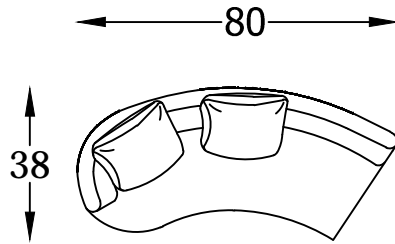

GEMINI SERIES

124320 SOFA

124342 L or R
ONE-ARM SOFA
(LAF Shown)

124339 L or R
ARMLESS CURVED SOFA
W/BUMPER
(LSB Shown)

124332 L or R
ARMLESS REVERSED CURVE
SOFA W/ BUMPER
(LSB Shown)

124341
ARMLESS CURVED SOFA

124334
ARMLESS REVERSED CURVED SOFA

124301
ROUND OTTOMAN

P1243BP PILLOWS 24" X 17"

Scale: $\frac{1}{4}$ " = 1'-00"

This schematic is current as 12/2011 . The company reserves the right to change dimensions and products offered. A more recent schematic may be available for this series. To see the most current schematic, go to <http://lazarind.com>