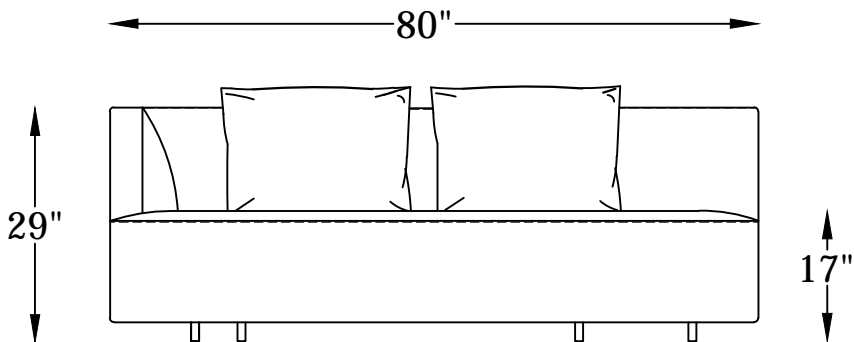

GEMINI SERIES

124320 SOFA

124342 L or R
ONE-ARM SOFA
(LAF Shown)

124339 L or R
ARMLESS CURVED SOFA
W/BUMPER
(LSB Shown)

124332 L or R
ARMLESS REVERSED CURVE
SOFA W/ BUMPER
(LSB Shown)

124341
ARMLESS CURVED SOFA

124334
ARMLESS REVERSED CURVED SOFA

124301
ROUND OTTOMAN

P1243BP PILLOWS 24" X 17"

Scale: $\frac{1}{4}$ " = 1'-00"

This schematic is current as 12/2011 . The company reserves the right to change dimensions and products offered. A more recent schematic may be available for this series. To see the most current schematic, go to <http://lazarind.com>