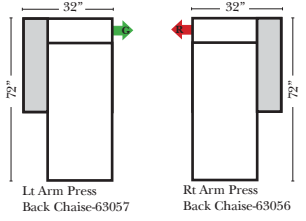

- Power Recliner Mechanism
- Power Lumbar
- Center Seat Recliner (See Option Note)
- Rechargeable Battery Pack (will operate 2 recliner footrests or multiple mechanisms per recliner)
- Swivel Recliner Base (2 Arm Recliner Only)
- Swivel Glider Mechanism (2 Arm Recliner Only)
- Glider Mechanism (2 Arm Recliner Only)
- Lift Chair Dual Motor Mechanism (Lifts Person to a Standing Position), (2 Arm Recliner Only)
- Upholstered Swivel Base (2 Arm Recliner Only)
- Power 180° Swivel Glider Mechanism (2 Arm Recliner Only)
- Swivel Table for Console Arms (Espresso or Walnut Wood Finish)
- **Portable Single Theater Arm (1) (Black, Hammered Antique, or Silver) Cup Holder (Fabric or Leather)

90 Degree / L-Shape Sectional

Put Green Arrows with Red Arrows to Create Sectional Groups → ←

Note:

All Dimensions are approximate, if accuracy is crucial, please contact us for validation of the dimensions shown. However, a 1" to 2" variance can still apply due to foam and upholstery.