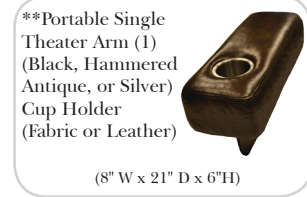

90 Degree / L-Shape Sectional

Put Green Arrows with Red Arrows to Create Sectional Groups → ←

Note:

All Dimensions are approximate, if accuracy is crucial, please contact us for validation of the dimensions shown. However, a 1" to 2" variance can still apply due to foam and upholstery.