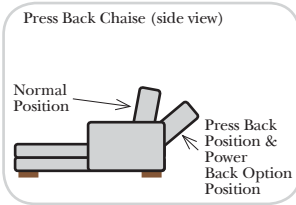

90 Degree / L-Shape Sectional

Put Green Arrows with Red Arrows to Create Sectional Groups → ←

Note:

All Dimensions are approximate, if accuracy is crucial, please contact us for validation of the dimensions shown. However, a 1" to 2" variance can still apply due to foam and upholstery.