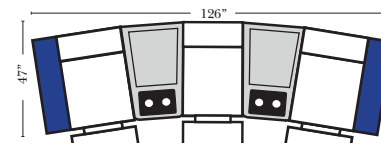

3C Sofa w/2 Large Wedge Console Arms-53131