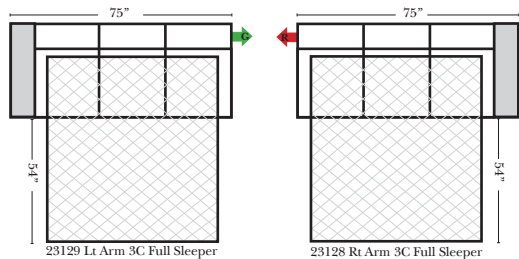

23129 Lt Arm 3C Full Sleeper

23128 Rt Arm 3C Full Sleeper