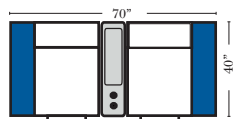

Home Theater Pre-Configured Small Straight & Wedge Consoles

2C Loveseat w/1 Small Straight Console Arm-53142