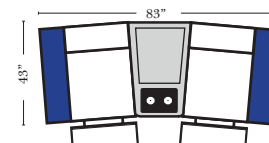

4C Sofa w/3 Small Wedge Console Arms-53147

Home Theater Pre-Configured Large Straight & Wedge Consoles

2C Loveseat w/1 Large Straight Console Arm-53132

3C Sofa w/2 Large Straight Console Arms-53130

4C Sofa w/2 Large Straight Console Arms-53134

Armless Chair w/Large Straight Console Arm-53128

4C Sofa w/3 Large Straight Console Arms-53136

2C Loveseat w/1 Large Wedge Console Arms-53133

3C Sofa w/2 Large Wedge Console Arms-53131

4C Sofa w/2 Large Wedge Console Arms-53135