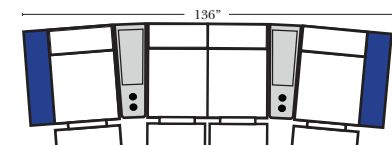

4C Sofa w/2 Small Wedge Console Arms-53145