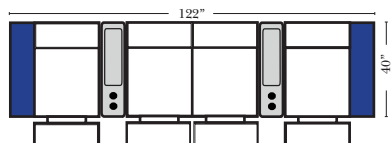

Home Theater Pre-Configured Small Straight & Wedge Consoles

2C Loveseat w/1 Small Straight Console Arm-53142

3C Sofa w/2 Small Straight Console Arms-53140

4C Sofa w/2 Small Straight Console Arms-53144

Armless Chair w/Small Straight Console Arm-53126