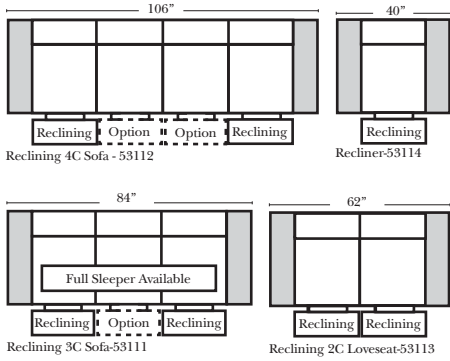

Standard

Put Green Arrows with Red Arrows to Create Sectional Groups → ←