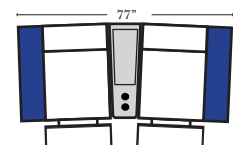

Home Theater Pre-Configured Small Straight & Wedge Consoles

2C Loveseat w/1 Small Straight Console Arm-53142

3C Sofa w/2 Small Straight Console Arms-53140

4C Sofa w/2 Small Straight Console Arms-53144

Armless Chair w/Small Straight Console Arm-53126

4C Sofa w/3 Small Straight Console Arms-53146

2C Loveseat w/1 Small Wedge Console Arms-53143

3C Sofa w/2 Small Wedge Console Arms-53141

4C Sofa w/2 Small Wedge Console Arms-53145

Armless Chair w/Small Wedge Console Arm-53127