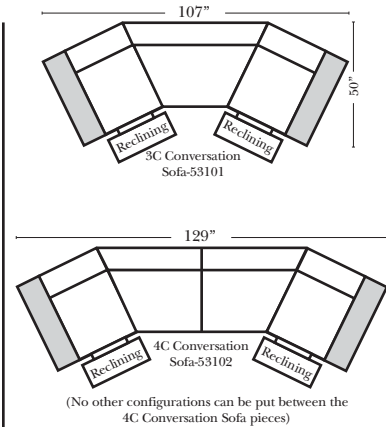

Standard

Put Green Arrows with Red Arrows to Create Sectional Groups → ←

2-Piece Curve Sectional

Put Blue Arrows with Yellow Arrows to Create Sectional Groups → ←

Conversation Sofas

Standards & Options

Standard:

90 Degree / L-Shape Sectional

Put Green Arrows with Red Arrows to Create Sectional Groups → ←

Note:

All Dimensions are approximate, if accuracy is crucial, please contact us for validation of the dimensions shown. However, a 1" to 2" variance can still apply due to foam and upholstery.