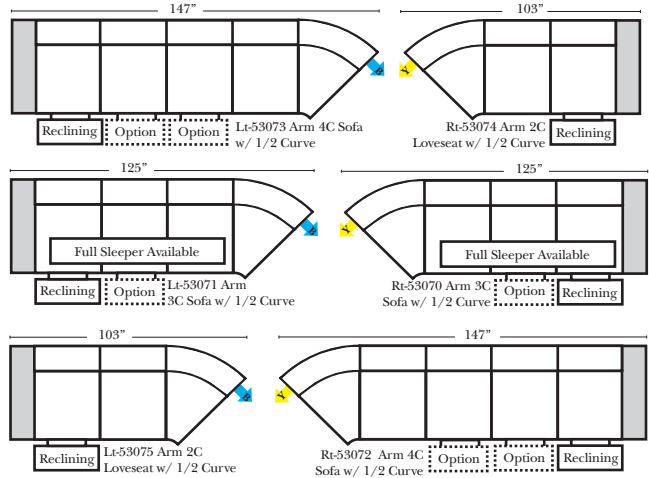

2-Piece Curve Sectional

Put Blue Arrows with Yellow Arrows to Create Sectional Groups → ←