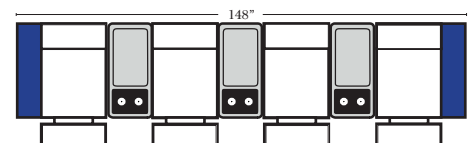

4C Sofa w/3 Large Straight Console Arms-53136