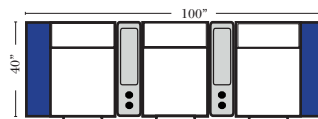

3C Sofa w/2 Small Straight Console Arms-53140