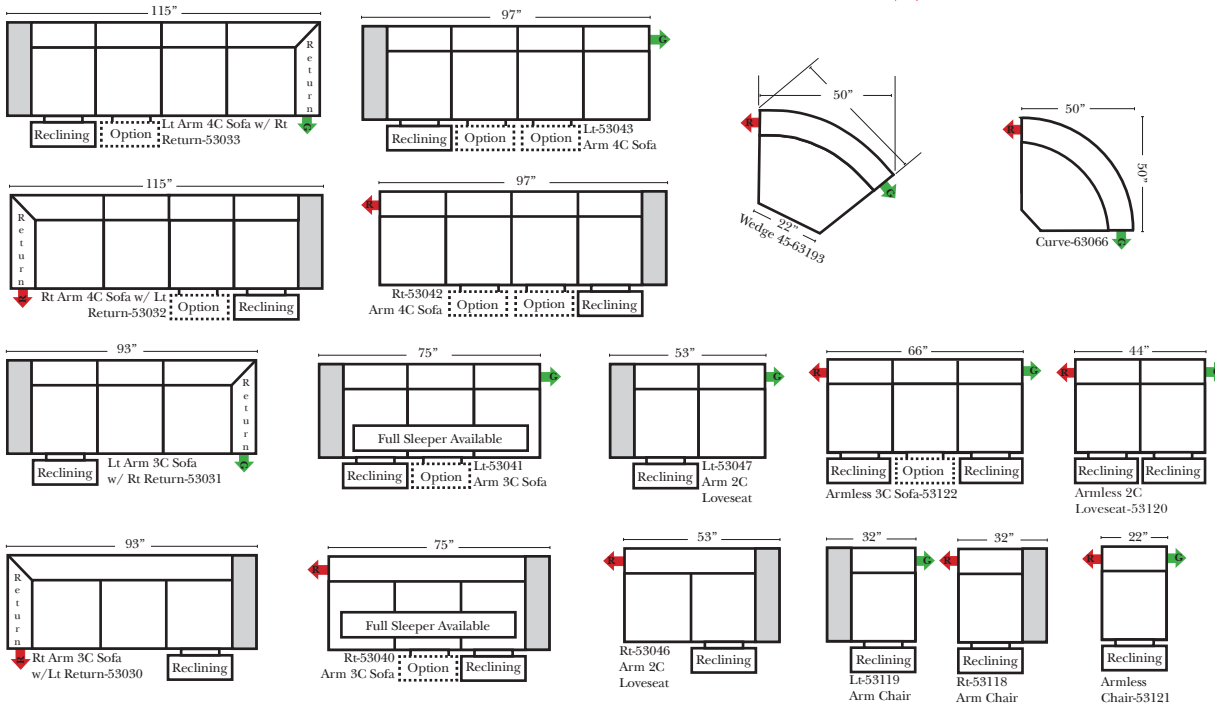

Standard

Put Green Arrows with Red Arrows to Create Sectional Groups → ←

2-Piece Curve Sectional

Put Blue Arrows with Yellow Arrows to Create Sectional Groups → ←

Conversation Sofas

Standards & Options

Standard:

90 Degree / L-Shape Sectional

Put Green Arrows with Red Arrows to Create Sectional Groups → ←

Note:

All Dimensions are approximate, if accuracy is crucial, please contact us for validation of the dimensions shown. However, a 1" to 2" variance can still apply due to foam and upholstery.