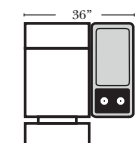

4C Sofa w/3 Small Wedge Console Arms-53147

Home Theater Pre-Configured Large Straight & Wedge Consoles

2C Loveseat w/1 Large Straight Console Arm-53132

3C Sofa w/2 Large Straight Console Arms-53130

4C Sofa w/2 Large Straight Console Arms-53134