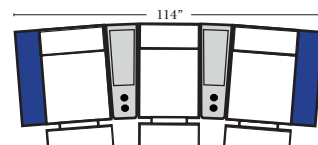

3C Sofa w/2 Small Wedge Console Arms-53141