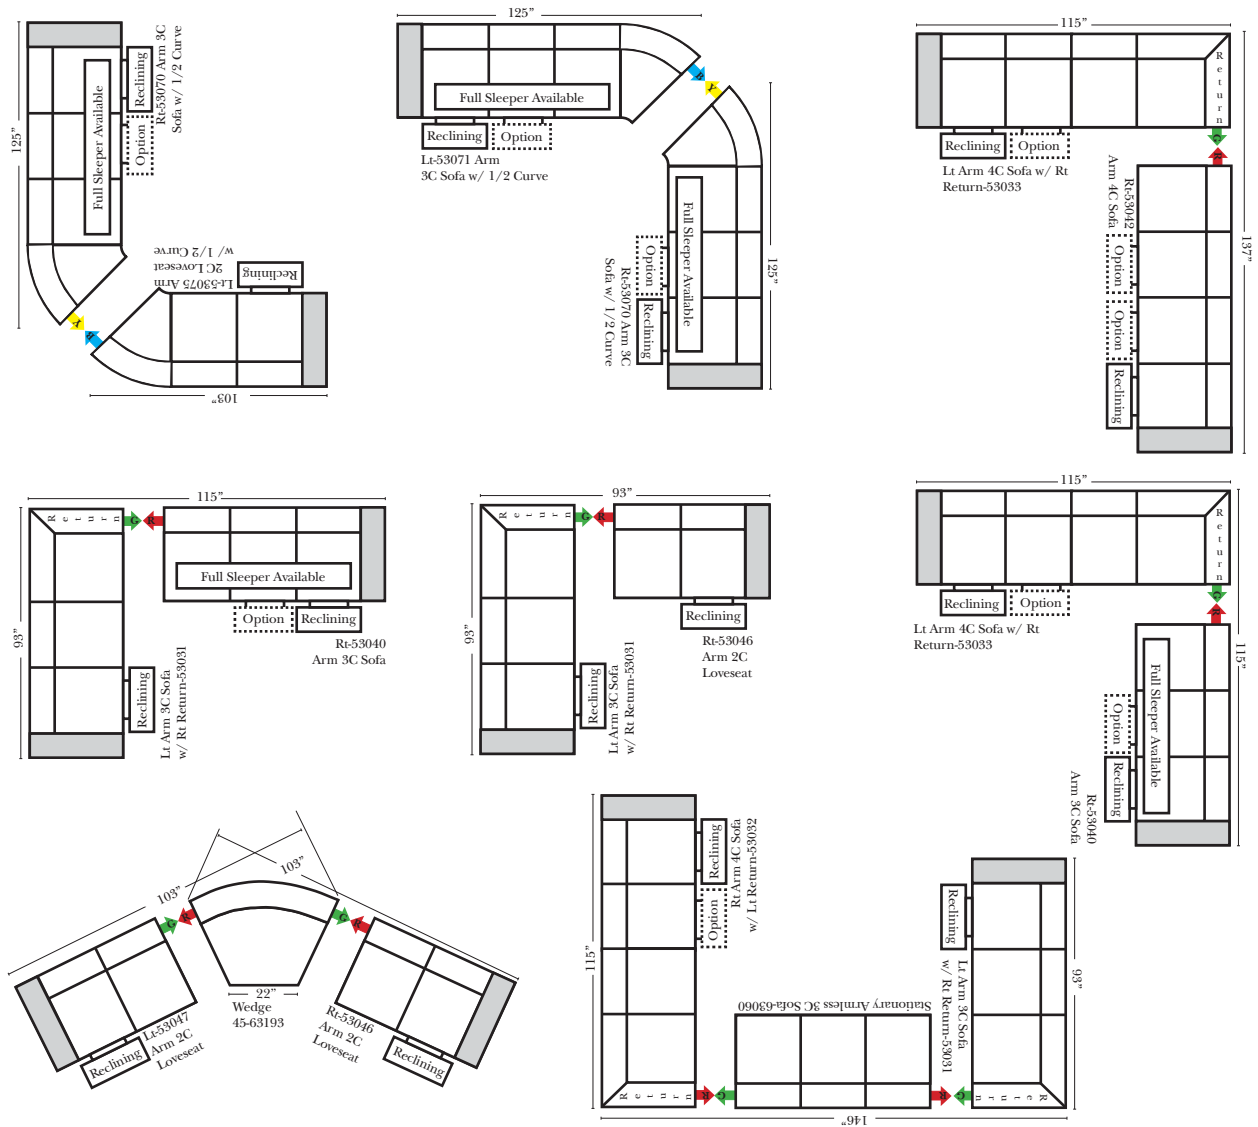

90 Degree / L-Shape Sectional

Put Green Arrows with Red Arrows to Create Sectional Groups → ←

Note:

All Dimensions are approximate, if accuracy is crucial, please contact us for validation of the dimensions shown. However, a 1" to 2" variance can still apply due to foam and upholstery.

Sleepers

Suggested Configurations

v.11.09.18

Sleeper Options: (Additional charges apply)

- Full Sleeper available w/Standard Mattress
- 5" Memory Foam Mattress: Full
- Air Dream Coil Mattress: Full Only

The Suggested Configurations below are only a sample of what the imagination can create, please enjoy creating the configuration that fits your lifestyle, using the ideas below and from the items on the other pages.

23126 3C Full Sleeper

23129 Lt Arm 3C Full Sleeper

23128 Rt Arm 3C Full Sleeper

23137 Lt Arm 3C Full Sleeper w/ 1/2 Curve

23136 Rt Arm 3C Full Sleeper w/ 1/2 Curve

Home Theater Seating - Console Arms

Pre-Configured Home Theater Seating