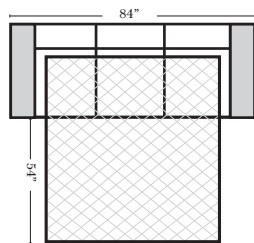

90 Degree / L-Shape Sectional

Put Green Arrows with Red Arrows to Create Sectional Groups → ←

Note:

All Dimensions are approximate, if accuracy is crucial, please contact us for validation of the dimensions shown. However, a 1" to 2" variance can still apply due to foam and upholstery.

Sleepers

Suggested Configurations

v.11.09.18

Sleeper Options: (Additional charges apply)

- Full Sleeper available w/Standard Mattress
- 5" Memory Foam Mattress: Full
- Air Dream Coil Mattress: Full Only

The Suggested Configurations below are only a sample of what the imagination can create, please enjoy creating the configuration that fits your lifestyle, using the ideas below and from the items on the other pages.