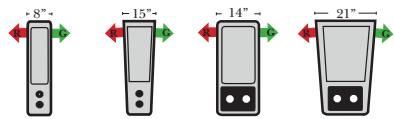

Home Theater Seating - Console Arms

Pre-Configured Home Theater Seating

v.11.09.18

Small Straight-63118 Console Arm
Small Wedge-63119 Console Arm
Large Straight-63116 Console Arm
Large Wedge-63117 Console Arm

Large console arm wood finish is standard as Espresso, available in Walnut - Small console is upholstered.