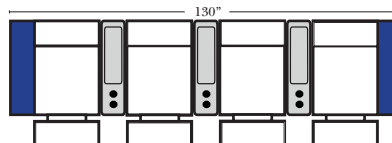

Home Theater Pre-Configured Small Straight & Wedge Consoles

2C Loveseat w/1 Small Straight Console Arm-53142

3C Sofa w/2 Small Straight Console Arms-53140

4C Sofa w/2 Small Straight Console Arms-53144

Armless Chair w/Small Straight Console Arm-53126