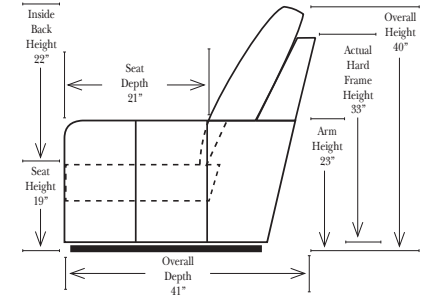

Standard

Put Green Arrows with Red Arrows to Create Sectional Groups → ←

2-Piece Curve Sectional

Put Blue Arrows with Yellow Arrows to Create Sectional Groups → ←

Conversation Sofas

Standards & Options

Standard:

90 Degree / L-Shape Sectional

Put Green Arrows with Red Arrows to Create Sectional Groups → ←

Note:

All Dimensions are approximate, if accuracy is crucial, please contact us for validation of the dimensions shown. However, a 1" to 2" variance can still apply due to foam and upholstery.