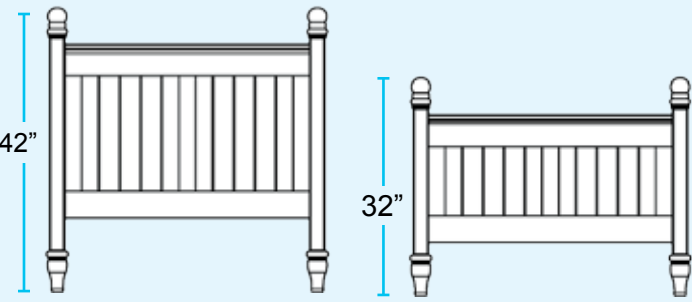

Coastal Retreat Individual Pieces

Bed
42/32

- #76100 . . . Twin 43W
- #76101 . . . Full 58W
- #76121 . . . Queen 64W