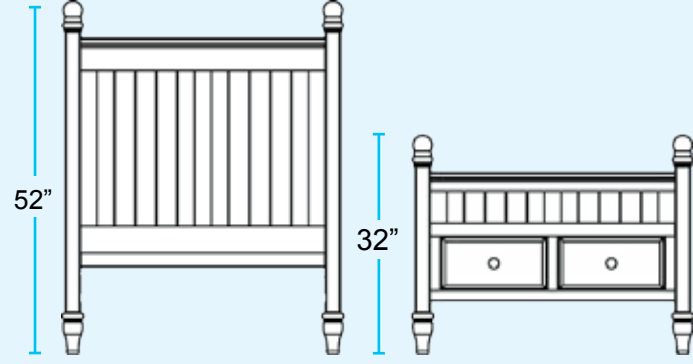

Bed with Footboard Drawer Unit
52/32

- #76133 . . . Twin 43W
- #76134 . . . Full 58W
- #76135 . . . Queen 64W