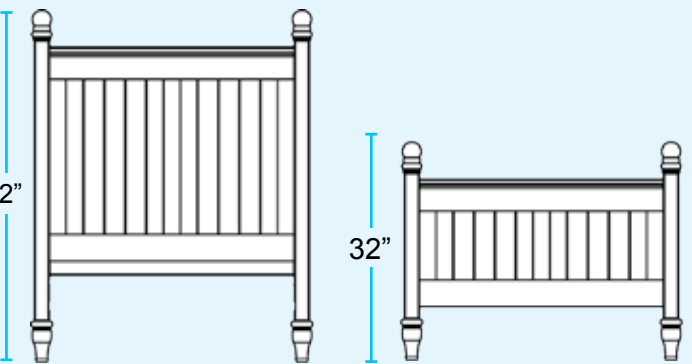

# Coastal Retreat Individual Pieces

Bed  
42/32

- #76100 . . . Twin 43W
- #76101 . . . Full 58W
- #76121 . . . Queen 64W

Bed with Footboard Drawer Unit  
42/32

- #76102 . . . Twin 43W
- #76103 . . . Full 58W
- #76123 . . . Queen 64W