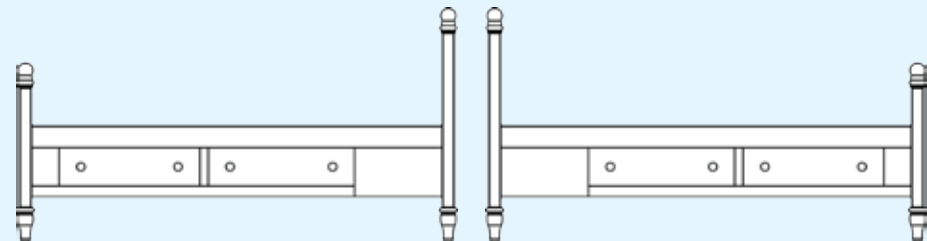

Right Side Rail 2 Drawer Unit

- #76150 . . . Twin
- #76152 . . . Full
- #76158 . . . Queen

Left Side Rail 2 Drawer Unit

- #76151 . . . Twin
- #76153 . . . Full
- #76159 . . . Queen