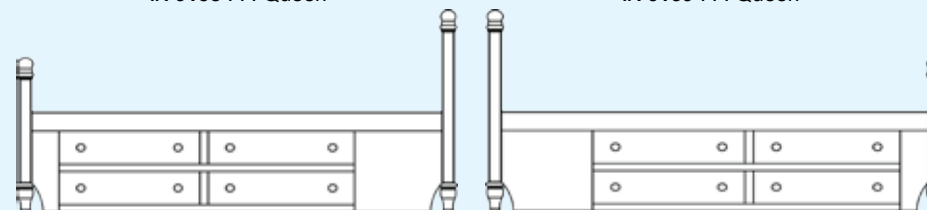

Right Side Rail 4 Drawer Unit

- #76154 . . . Twin
- #76156 . . . Full
- #76160 . . . Queen

Left Side Rail 4 Drawer Unit

- #76155 . . . Twin
- #76157 . . . Full
- #76161 . . . Queen

- Fits mattress size 6x33x66
- #TU01 . . . 36Dx75Wx13H