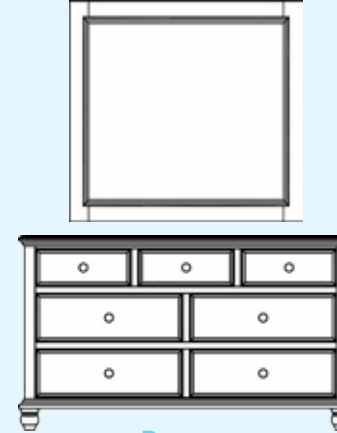

Mirror
#76013 . . . 43Wx35H

Dresser

- #76005 . . . 18Dx56Wx33H