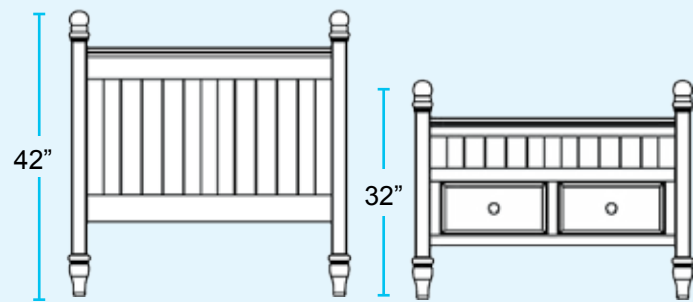

Bed with Footboard Drawer Unit
42/32

- #76102 . . . Twin 43W
- #76103 . . . Full 58W
- #76123 . . . Queen 64W