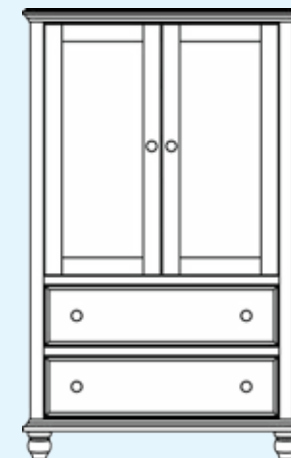

Armoire

- #76071 . . . 20Dx40Wx62H