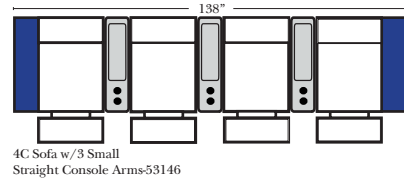

Home Theater Pre-Configured Small Straight & Wedge Consoles