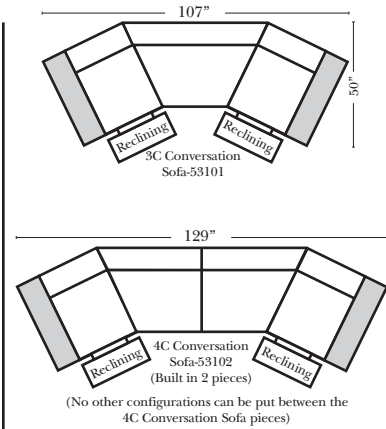

Standard

Put Green Arrows with Red Arrows to Create Sectional Groups → ←

2-Piece Curve Sectional

Put Blue Arrows with Yellow Arrows to Create Sectional Groups → ←

Conversation Sofas

Standards & Options

Standard:

Note:

All Dimensions are approximate, if accuracy is crucial, please contact us for validation of the dimensions shown. However, a 1" to 2" variance can still apply due to foam and upholstery.

90 Degree / L-Shape Sectional