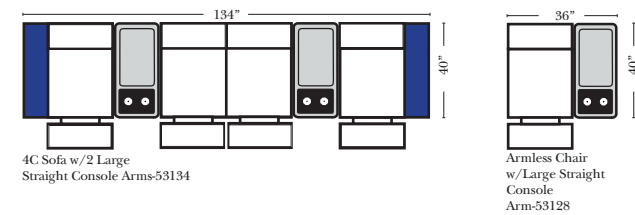

Home Theater Pre-Configured Large Straight & Wedge Consoles