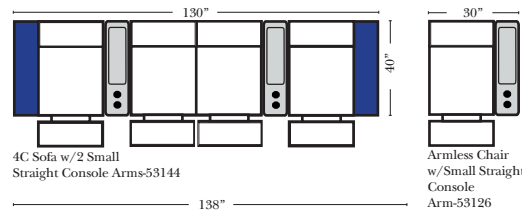

Home Theater Pre-Configured Small Straight & Wedge Consoles