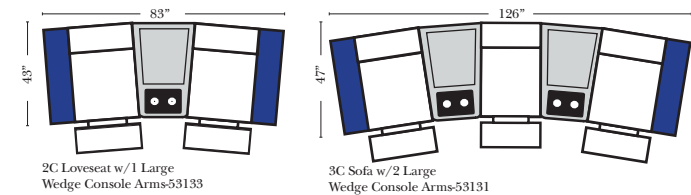

Home Theater Pre-Configured Large Straight & Wedge Consoles