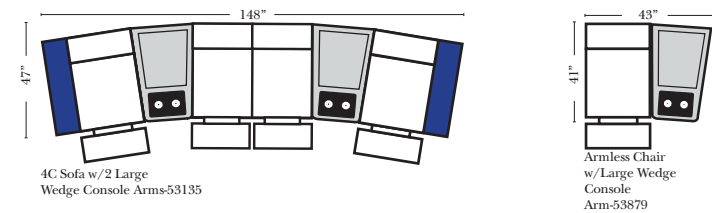

Home Theater Pre-Configured Large Straight & Wedge Consoles