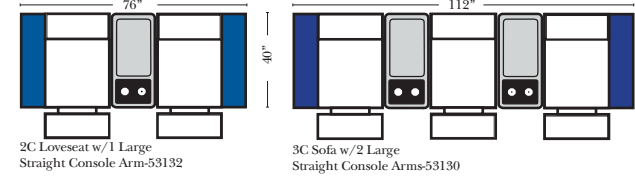

Home Theater Pre-Configured Large Straight & Wedge Consoles