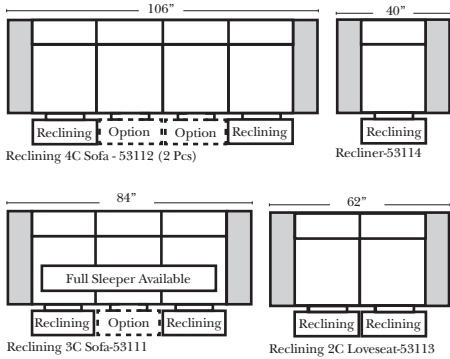

Standard

Put Green Arrows with Red Arrows to Create Sectional Groups → ←

2-Piece Curve Sectional

Put Blue Arrows with Yellow Arrows to Create Sectional Groups → ←

Conversation Sofas

Standards & Options

Standard:

Note:

All Dimensions are approximate, if accuracy is crucial, please contact us for validation of the dimensions shown. However, a 1" to 2" variance can still apply due to foam and upholstery.

90 Degree / L-Shape Sectional