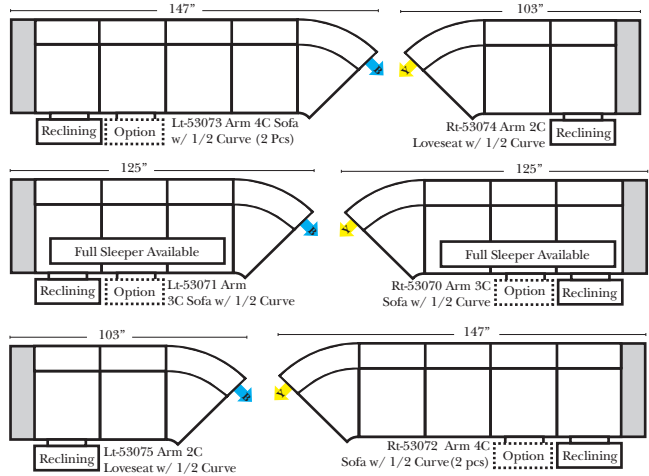

Standard

Put Green Arrows with Red Arrows to Create Sectional Groups → ←

2-Piece Curve Sectional

Put Blue Arrows with Yellow Arrows to Create Sectional Groups → ←

Conversation Sofas

Standards & Options

Standard:

Note:

All Dimensions are approximate, if accuracy is crucial, please contact us for validation of the dimensions shown. However, a 1" to 2" variance can still apply due to foam and upholstery.

90 Degree / L-Shape Sectional