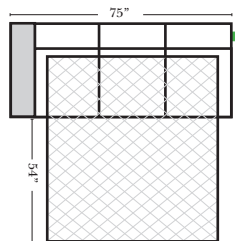

23129 Lt Arm 3C Full Sleeper