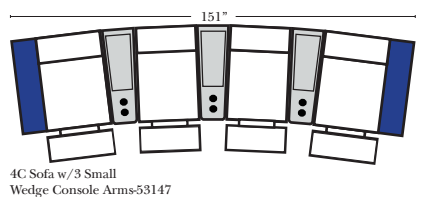

Home Theater Pre-Configured Small Straight & Wedge Consoles