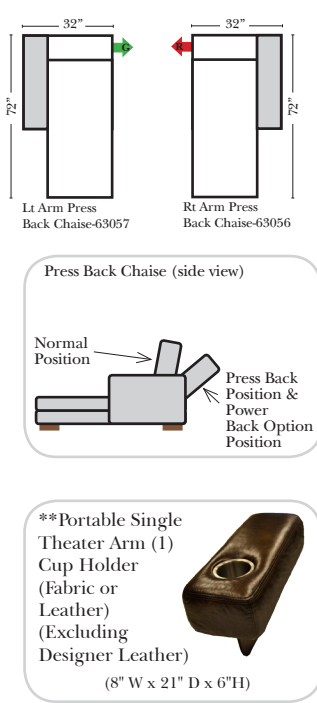

90 Degree / L-Shape Sectional

Put Green Arrows with Red Arrows to Create Sectional Groups → ←