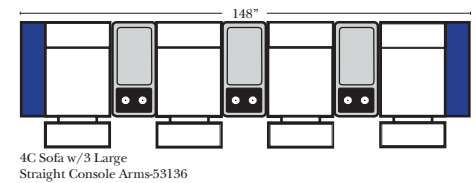

Home Theater Pre-Configured Large Straight & Wedge Consoles