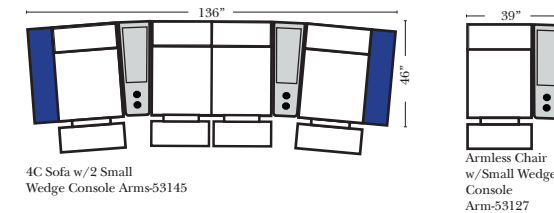

Home Theater Seating - Console Arms

Pre-Configured Home Theater Seating

v.08.28.17

Large console arm wood finish is standard as Espresso, available in Walnut - Small console is upholstered.

Home Theater Pre-Configured Small Straight & Wedge Consoles