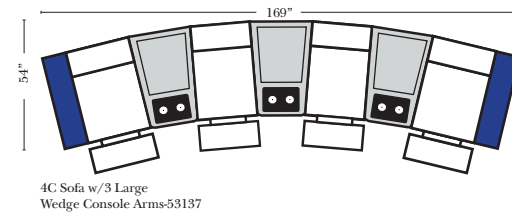

Home Theater Pre-Configured Large Straight & Wedge Consoles