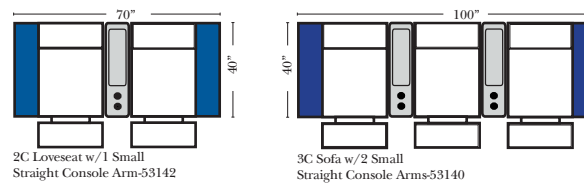

Home Theater Pre-Configured Small Straight & Wedge Consoles