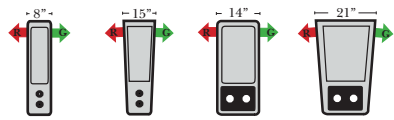

Home Theater Seating - Console Arms

Pre-Configured Home Theater Seating

v.08.28.17

Small Straight-63118 Console Arm
Small Wedge-63119 Console Arm
Large Straight-63116 Console Arm
Large Wedge-63117 Console Arm