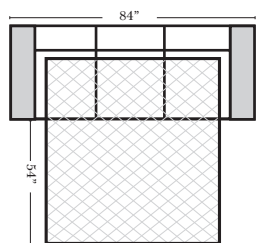

Sleepers

Suggested Configurations

v.08.28.17

Sleeper Options: (Additional charges apply)

- Full Sleeper available w/Standard Mattress
- Deluxe Innerspring Mattress: Full
- Air Dream Coil Mattress: Full Only

The Suggested Configurations below are only a sample of what the imagination can create, please enjoy creating the configuration that fits your lifestyle, using the ideas below and from the items on the other pages.

23126 3C Full Sleeper