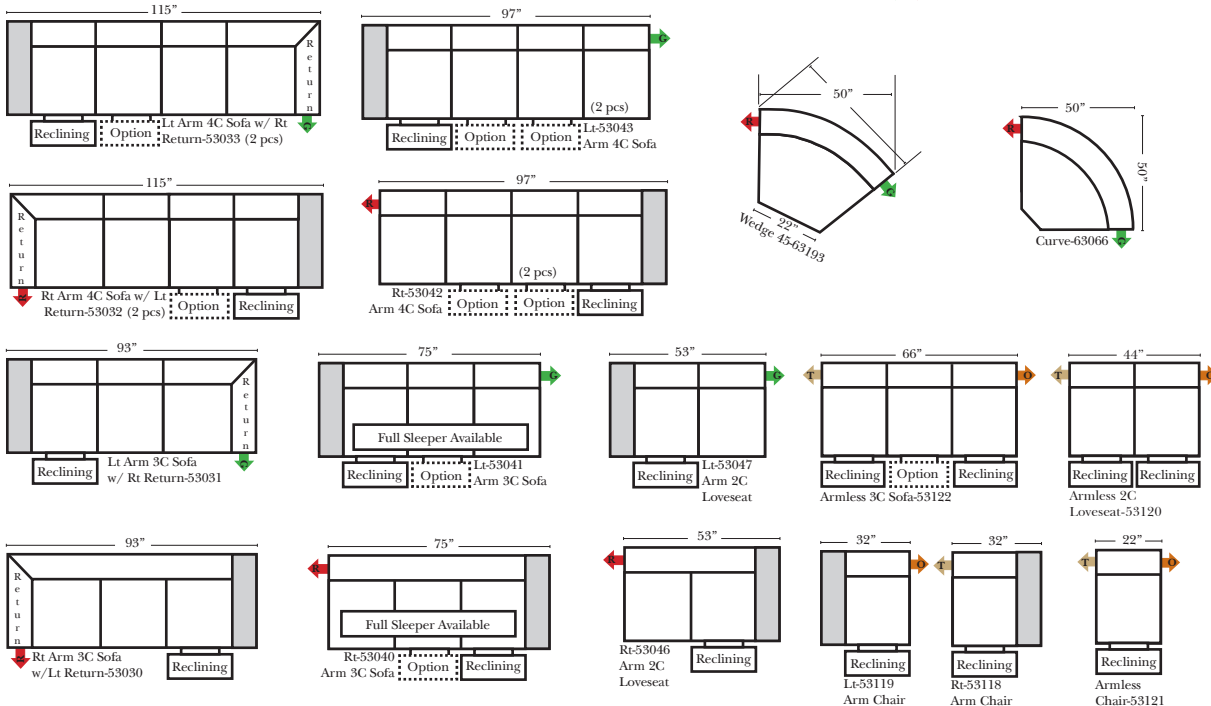

90 Degree / L-Shape Sectional

Put Green Arrows with Red Arrows to Create Sectional Groups → ←