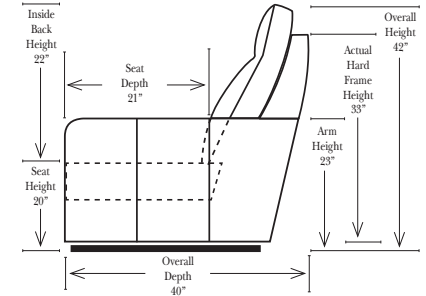

Standard

Put Green Arrows with Red Arrows to Create Sectional Groups → ←

2-Piece Curve Sectional

Put Blue Arrows with Yellow Arrows to Create Sectional Groups → ←

Conversation Sofas

Standards & Options

Standard:

Note:

All Dimensions are approximate, if accuracy is crucial, please contact us for validation of the dimensions shown. However, a 1" to 2" variance can still apply due to foam and upholstery.

90 Degree / L-Shape Sectional