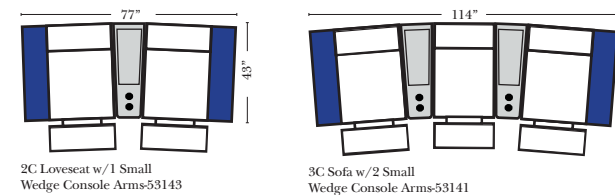

Home Theater Seating - Console Arms

Pre-Configured Home Theater Seating

v.08.28.17

Large console arm wood finish is standard as Espresso, available in Walnut - Small console is upholstered.

Home Theater Pre-Configured Small Straight & Wedge Consoles