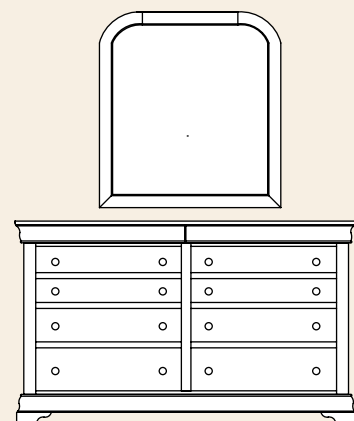

Square Mirror

- #92006 . . . . . 36Wx41H
- #92022 . . . . . 48Wx41H

Dresser

- #92037 . . . 20Dx62Wx45H
- #92023 . . . 20Dx72Wx45H
- #92005 . . . 20Dx69Wx38H