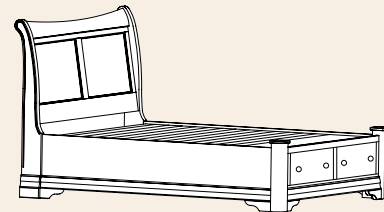

All pieces shown in Cherry
with 107 Washington finish
Hardware: **K6060DBN**

Bordeaux Individual Pieces

Height of High Headboard is 62"

Sleigh Bed

- #92114 King 83W
- #92114cal
California King 79W
- #92113 Queen 67W
- #92112 Full 61W
- #92111 Twin 45W

Sleigh Bed with High Headboard

- #92110 King 83W
- #92110cal
California King 79W
- #92109 Queen 67W
- #92108 Full 61W
- #92107 Twin 45W

Side Rail Drawer Unit
available on all beds

Footboard Drawer Unit
available on all beds