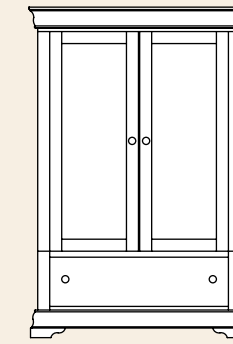

All pieces shown in Cherry
with 107 Washington finish
Hardware: **K6060DBN**

Bordeaux Individual Pieces

Height of High Headboard is 62"

Sleigh Bed

- #92114 King 83W
- #92114cal
California King 79W
- #92113 Queen 67W
- #92112 Full 61W
- #92111 Twin 45W

Sleigh Bed with High Headboard

- #92110 King 83W
- #92110cal
California King 79W
- #92109 Queen 67W
- #92108 Full 61W
- #92107 Twin 45W

Side Rail Drawer Unit
available on all beds

Footboard Drawer Unit
available on all beds

1 Piece Armoire
• #92010 . . . 24Dx41Wx76H

1 Piece Armoire
• #92033 . . . 23Dx42Wx67H
• #92034 . . . 24Dx48Wx67H

2 Piece Armoire
• #92031 . . . 23Dx42Wx80H
• #92032 . . . 23Dx48Wx80H

2 Piece Media Armoire
• #92082 . . . 23Dx42Wx72H