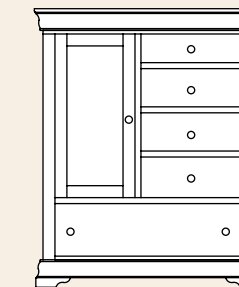

Door Chest
• #92036 . . . 22Dx48Wx56H