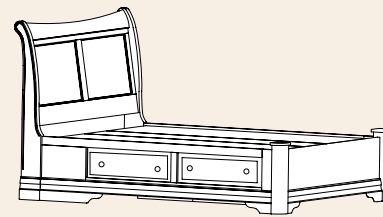

Side Rail Drawer Unit
available on all beds