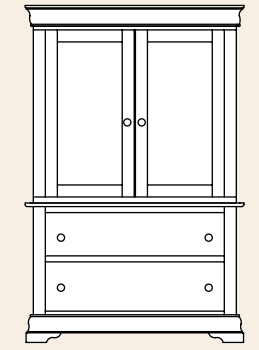

- A. **#92007** 2 Drawer Nightstand
- B. **#92113** Sleigh Bed (Queen)
- C. **#92016** Bedside Chest
- D. **#92015** Rounded Mirror
- E. **#92029** Dresser
- F. **#92011** Storage Tower
- G. **#92026** 5 Drawer Chest

All pieces shown in Cherry
with 107 Washington finish
Hardware: **K6060DBN**

Bordeaux Individual Pieces

Height of High Headboard is 62"

Sleigh Bed

- #92114 King 83W
- #92114cal
California King 79W
- #92113 Queen 67W
- #92112 Full 61W
- #92111 Twin 45W

Sleigh Bed with High Headboard

- #92110 King 83W
- #92110cal
California King 79W
- #92109 Queen 67W
- #92108 Full 61W
- #92107 Twin 45W

Side Rail Drawer Unit
available on all beds

Footboard Drawer Unit
available on all beds

1 Piece Armoire
• #92010 . . . 24Dx41Wx76H

1 Piece Armoire
• #92033 . . . 23Dx42Wx67H
• #92034 . . . 24Dx48Wx67H

2 Piece Armoire
• #92031 . . . 23Dx42Wx80H
• #92032 . . . 23Dx48Wx80H

2 Piece Media Armoire
• #92082 . . . 23Dx42Wx72H