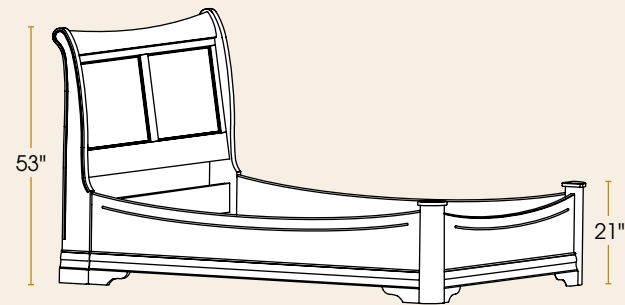

- A. **#92007** 2 Drawer Nightstand
- B. **#92113** Sleigh Bed (Queen)
- C. **#92016** Bedside Chest
- D. **#92015** Rounded Mirror
- E. **#92029** Dresser
- F. **#92011** Storage Tower
- G. **#92026** 5 Drawer Chest

All pieces shown in Cherry
with 107 Washington finish
Hardware: **K6060DBN**

Bordeaux Individual Pieces

Height of High Headboard is 62"

Sleigh Bed

- #92114 King 83W
- #92114cal
California King 79W
- #92113 Queen 67W
- #92112 Full 61W
- #92111 Twin 45W