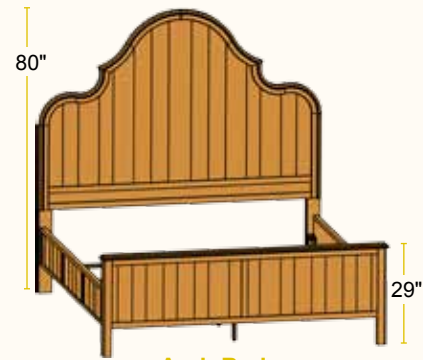

Amador Hill Individual Pieces

Arch Bed

- #40100 King 81W
- #40100cal California King 77W
- #40101 Queen 65W
- #40102 Full 59W
- #40103 Twin 44W