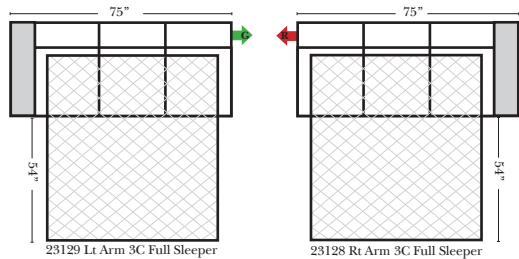

23129 Lt Arm 3C Full Sleeper

23128 Rt Arm 3C Full Sleeper