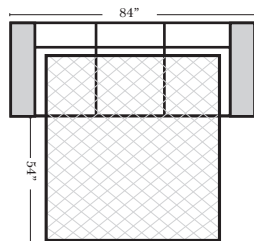

Sleepers

Suggested Configurations

v.08.31.17

Sleeper Options: (Additional charges apply)

- Full Sleeper available w/Standard Mattress
- Deluxe Innerspring Mattress: Full
- Air Dream Coil Mattress: Full Only

The Suggested Configurations below are only a sample of what the imagination can create, please enjoy creating the configuration that fits your lifestyle, using the ideas below and from the items on the other pages.

23126 3C Full Sleeper