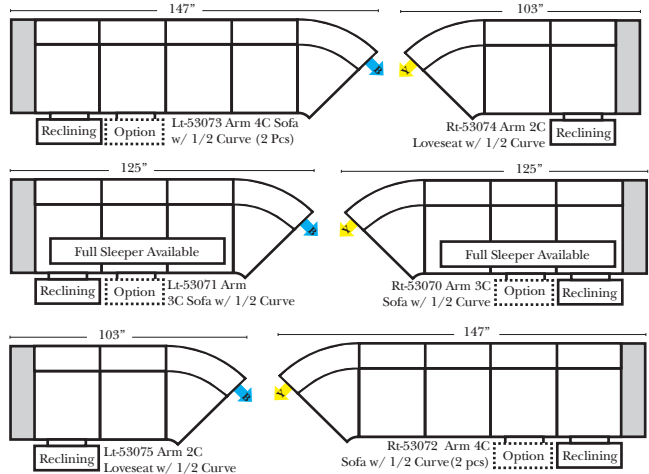

Standard

Put Green Arrows with Red Arrows to Create Sectional Groups → ←

2-Piece Curve Sectional

Put Blue Arrows with Yellow Arrows to Create Sectional Groups → ←

Conversation Sofas

Standards & Options

Standard:

Note:

All Dimensions are approximate, if accuracy is crucial, please contact us for validation of the dimensions shown. However, a 1" to 2" variance can still apply due to foam and upholstery.

90 Degree / L-Shape Sectional