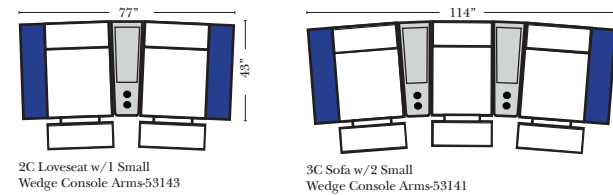

Home Theater Seating - Console Arms

Pre-Configured Home Theater Seating

v.08.31.17

Large console arm wood finish is standard as Espresso, available in Walnut - Small console is upholstered.

Home Theater Pre-Configured Small Straight & Wedge Consoles