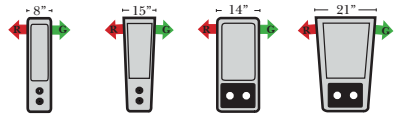

Home Theater Seating - Console Arms

Pre-Configured Home Theater Seating

v.08.31.17

Small Straight-63118 Console Arm
Small Wedge-63119 Console Arm
Large Straight-63116 Console Arm
Large Wedge-63117 Console Arm