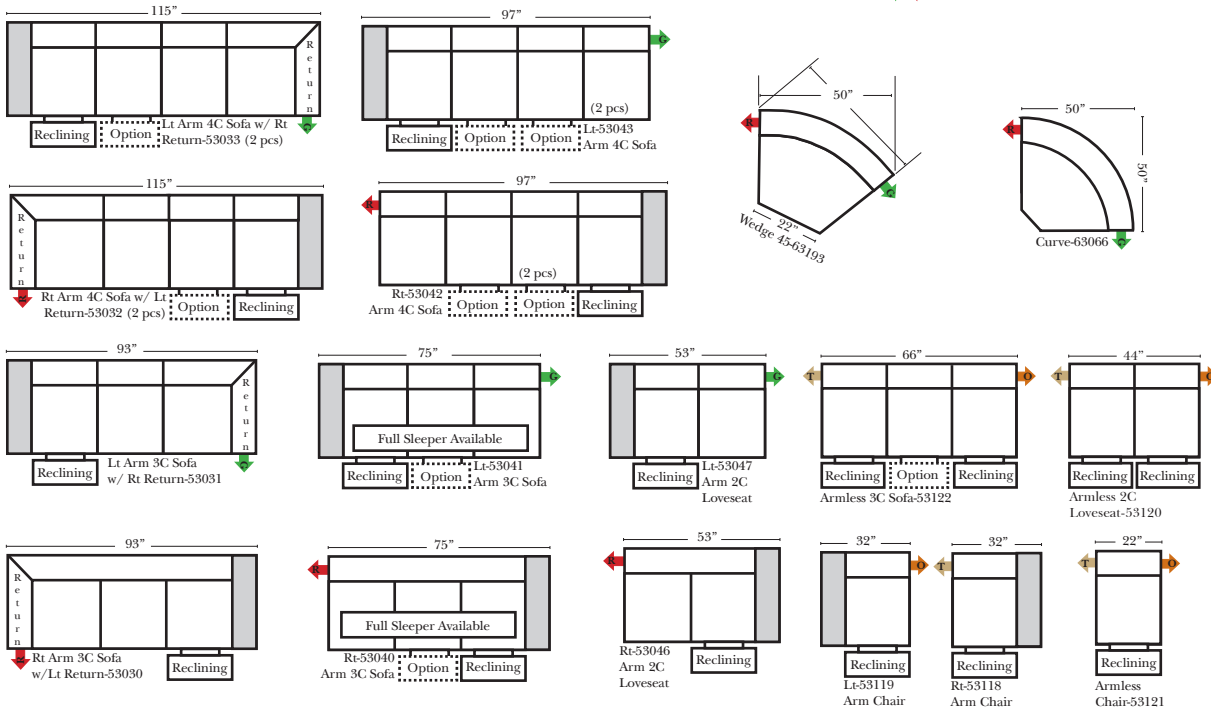

90 Degree / L-Shape Sectional

Put Green Arrows with Red Arrows to Create Sectional Groups → ←