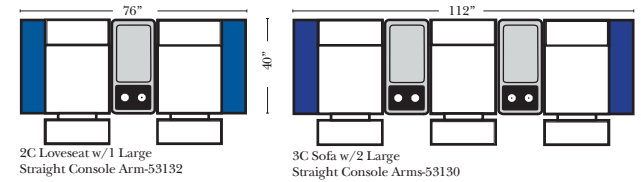

Home Theater Pre-Configured Large Straight & Wedge Consoles