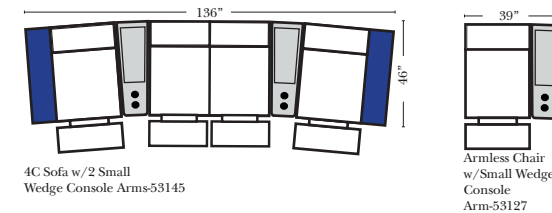

Home Theater Seating - Console Arms

Pre-Configured Home Theater Seating

v.08.31.17

Large console arm wood finish is standard as Espresso, available in Walnut - Small console is upholstered.

Home Theater Pre-Configured Small Straight & Wedge Consoles