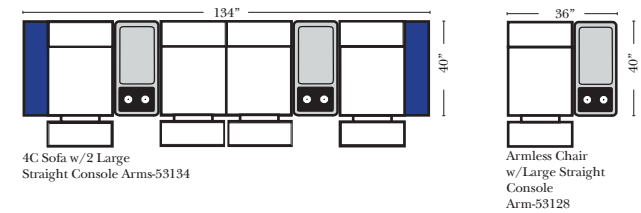

Home Theater Pre-Configured Large Straight & Wedge Consoles