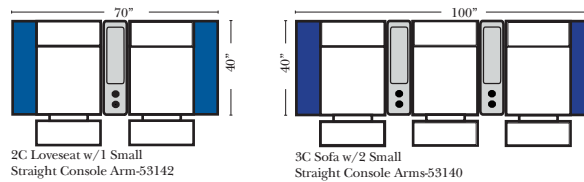

Home Theater Pre-Configured Small Straight & Wedge Consoles