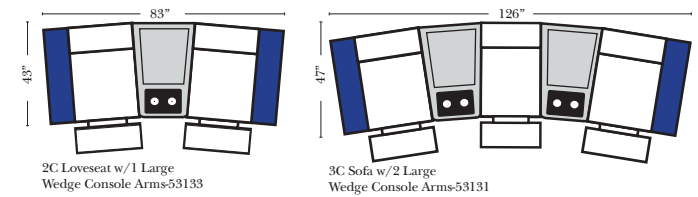

Home Theater Pre-Configured Large Straight & Wedge Consoles