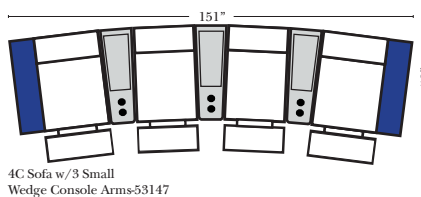

Home Theater Pre-Configured Small Straight & Wedge Consoles