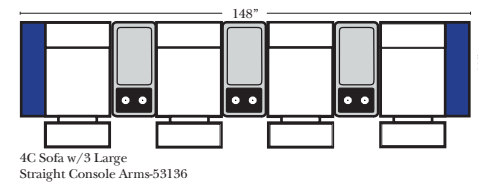

Home Theater Pre-Configured Large Straight & Wedge Consoles