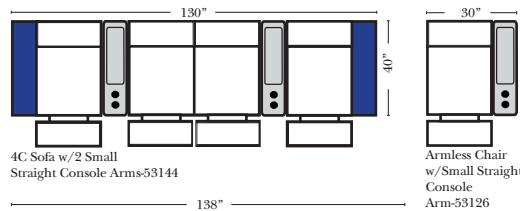

Home Theater Pre-Configured Small Straight & Wedge Consoles