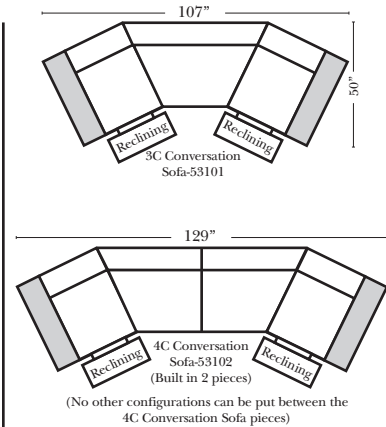

Standard

Put Green Arrows with Red Arrows to Create Sectional Groups → ←

2-Piece Curve Sectional

Put Blue Arrows with Yellow Arrows to Create Sectional Groups → ←

Conversation Sofas

Standards & Options

Standard:

Note:

All Dimensions are approximate, if accuracy is crucial, please contact us for validation of the dimensions shown. However, a 1" to 2" variance can still apply due to foam and upholstery.

90 Degree / L-Shape Sectional