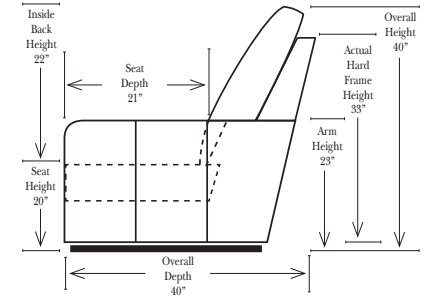

Standard

Put Green Arrows with Red Arrows to Create Sectional Groups → ←

2-Piece Curve Sectional

Put Blue Arrows with Yellow Arrows to Create Sectional Groups → ←

Conversation Sofas

Standards & Options

Standard:

Note:

All Dimensions are approximate, if accuracy is crucial, please contact us for validation of the dimensions shown. However, a 1" to 2" variance can still apply due to foam and upholstery.

90 Degree / L-Shape Sectional