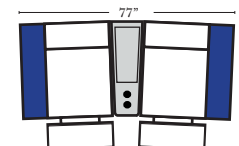

3C Sofa w/2 Small Straight Console Arms-53140

4C Sofa w/2 Small Straight Console Arms-53144

Armless Chair w/Small Straight Console Arm-53126

4C Sofa w/3 Small Straight Console Arms-53146

2C Loveseat w/1 Small Wedge Console Arms-53143

3C Sofa w/2 Small Wedge Console Arms-53141

4C Sofa w/2 Small Wedge Console Arms-53145

Armless Chair w/Small Wedge Console Arm-53127

4C Sofa w/3 Small Wedge Console Arms-53147

Home Theater Pre-Configured Large Straight & Wedge Consoles