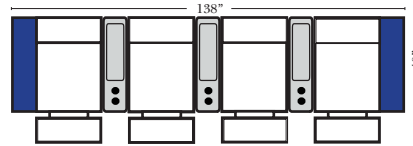

Large console arm wood finish is standard as Espresso, available in Walnut - Small console is upholstered.

Home Theater Pre-Configured Small Straight & Wedge Consoles

2C Loveseat w/1 Small Straight Console Arm-53142

3C Sofa w/2 Small Straight Console Arms-53140

4C Sofa w/2 Small Straight Console Arms-53144

Armless Chair w/Small Straight Console Arm-53126

4C Sofa w/3 Small Straight Console Arms-53146

2C Loveseat w/1 Small Wedge Console Arms-53143