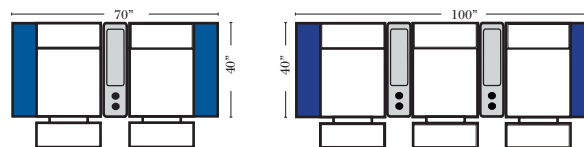

Home Theater Pre-Configured Small Straight & Wedge Consoles

2C Loveseat w/1 Small Straight Console Arm-53142

3C Sofa w/2 Small Straight Console Arms-53140