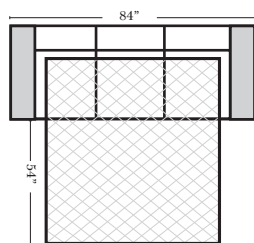

Sleepers

Suggested Configurations

v.08.21.17

Sleeper Options: (Additional charges apply)

- Full Sleeper available w/Standard Mattress
- Deluxe Innerspring Mattress: Full
- Air Dream Coil Mattress: Full Only

The Suggested Configurations below are only a sample of what the imagination can create, please enjoy creating the configuration that fits your lifestyle, using the ideas below and from the items on the other pages.

23126 3C Full Sleeper