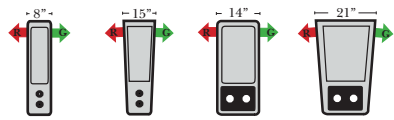

Home Theater Seating - Console Arms

Pre-Configured Home Theater Seating

v.08.21.17

Small Straight-63118 Console Arm
 Small Wedge-63119 Console Arm
 Large Straight-63116 Console Arm
 Large Wedge-63117 Console Arm