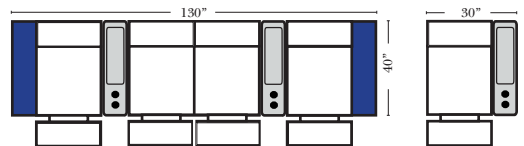

4C Sofa w/2 Small Straight Console Arms-53144

Armless Chair w/Small Straight Console Arm-53126