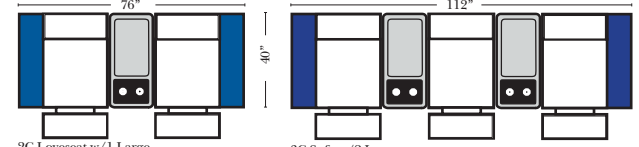

3C Sofa w/2 Small Wedge Console Arms-53141

4C Sofa w/2 Small Wedge Console Arms-53145

Armless Chair w/Small Wedge Console Arm-53127

4C Sofa w/3 Small Wedge Console Arms-53147

Home Theater Pre-Configured Large Straight & Wedge Consoles

2C Loveseat w/1 Large Straight Console Arm-53132

3C Sofa w/2 Large Straight Console Arms-53130

4C Sofa w/2 Large Straight Console Arms-53134

Armless Chair w/Large Straight Console Arm-53128

4C Sofa w/3 Large Straight Console Arms-53136