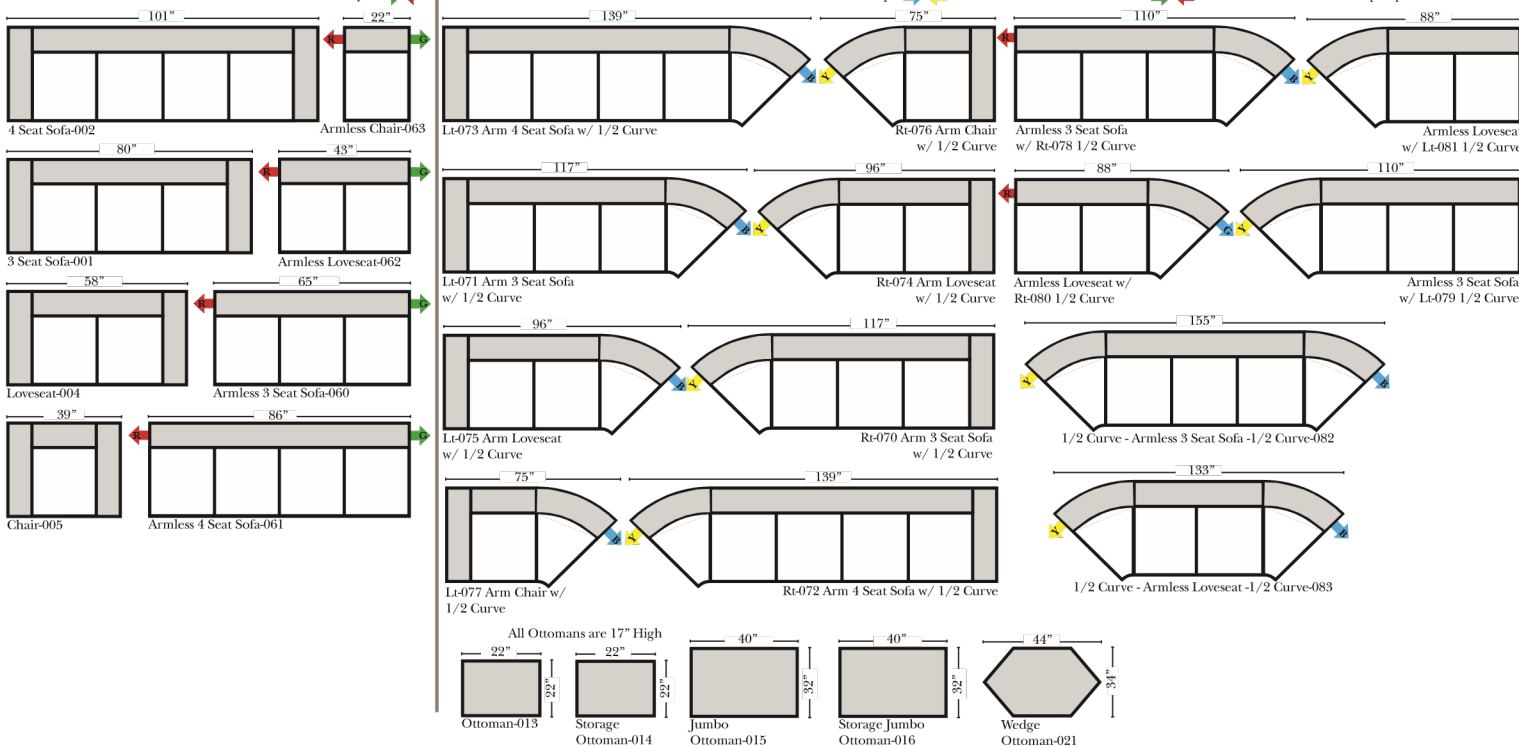

07/06/2012

Standard & Armless (All 4 seat items ship as one piece if stationary, two pieces if motion installed)

2 Piece Curve Sectional & Ottomans

Put Green Arrows with Red Arrows to Create Sectional Groups

Put Blue Arrows with Yellow Arrows to Create Sectional Groups or Green Arrows with Red Arrows to mix with some of the L-Shaped pieces.

Features

Standard:

- Available in Full & Top Grain Leathers
- Available in Luxury Fabrics
- All Hardwood Frames

Options:

- No. 33 Firm Foam
 - Upholstered Swivel Base (Additional Charge)
- (Available on 2 arm chair only)

Sleeper Options: (All the below options are at additional charges)

- Full Sleeper available w/ Standard Mattress
- Deluxe Innerspring Mattress: Full
- Air Dream Coil Mattress: Full Only

L-Shape / 90 Degree Sectional

(All 4 seat items ship as one piece if stationary, two pieces if motion installed)

Put Green Arrows with Red Arrows to Create Sectional Groups

Note:

All Dimensions are approximate, if accuracy is crucial, please contact us for validation of the dimensions shown. However, a 1\"/>