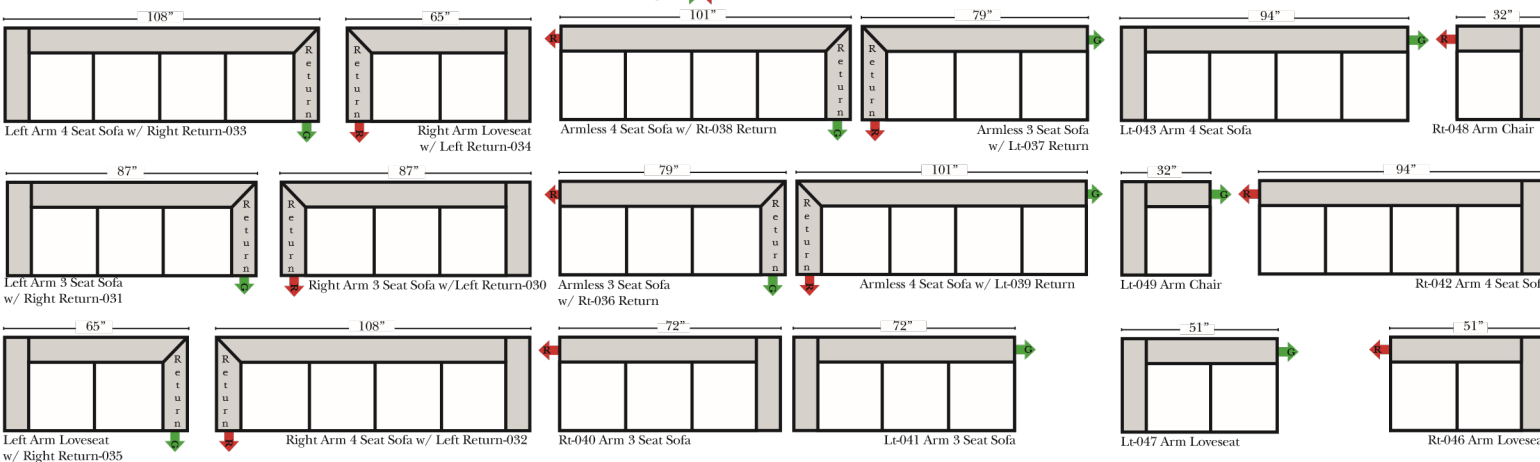

Options:

- No. 33 Firm Foam
 - Upholstered Swivel Base (Additional Charge)
- (Available on 2 arm chair only)

Sleeper Options: (All the below options are at additional charges)

- Full Sleeper available w/ Standard Mattress
- Deluxe Innerspring Mattress: Full
- Air Dream Coil Mattress: Full Only

L-Shape / 90 Degree Sectional

(All 4 seat items ship as one piece if stationary, two pieces if motion installed)

Put Green Arrows with Red Arrows to Create Sectional Groups

Note:

All Dimensions are approximate, if accuracy is crucial, please contact us for validation of the dimensions shown. However, a 1\"/>