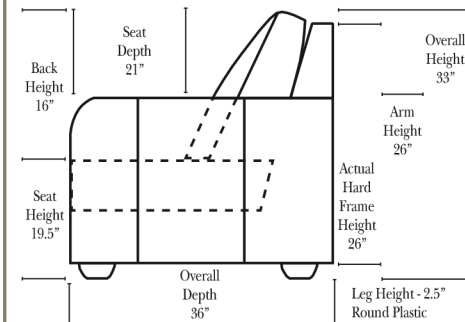

07/06/2012

Standard & Armless (All 4 seat items ship as one piece if stationary, two pieces if motion installed)

2 Piece Curve Sectional & Ottomans

Put Green Arrows with Red Arrows to Create Sectional Groups

Put Blue Arrows with Yellow Arrows to Create Sectional Groups or Green Arrows with Red Arrows to mix with some of the L-Shaped pieces.