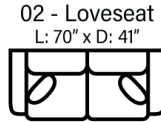

SOFAS

OTTOMANS

SECTIONALS

* Chaise Cushions are reversible and can be moved w/ ottoman to other side with arms

Sofa Height - 37"
Seat Height - 20"
Seat Depth - 24"
Arm Height - 24"

Body 1 - All Body Fabrics
Contrast 1 - Both Sides Of Pillows
Contrast 2 - Both Sides Of Pillows