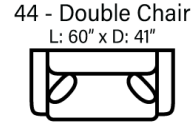

SOFAS

OTTOMANS

SECTIONALS

* Chaise Cushions are reversible and can be moved w/ ottoman to other side with arms

Sofa Height - 37"
Seat Height - 20"
Seat Depth - 24"
Arm Height - 24"

Body 1 - All Body Fabrics
Contrast 1 - Both Sides Of Pillows
Contrast 2 - Both Sides Of Pillows