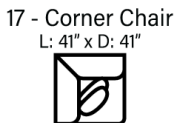

SOFAS

OTTOMANS

SECTIONALS

* Chaise Cushions are reversible and can be moved w/ ottoman to other side with arms

Sofa Height - 37"
Seat Height - 20"
Seat Depth - 24"
Arm Height - 24"

Body 1 - All Body Fabrics
Contrast 1 - Both Sides Of Pillows
Contrast 2 - Both Sides Of Pillows