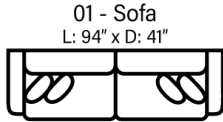

SOFAS

OTTOMANS

SECTIONALS

* Chaise Cushions are reversible and can be moved w/ ottoman to other side with arms

Sofa Height - 37"
Seat Height - 20"
Seat Depth - 24"
Arm Height - 24"

Body 1 - All Body Fabrics
Contrast 1 - Both Sides Of Pillows
Contrast 2 - Both Sides Of Pillows