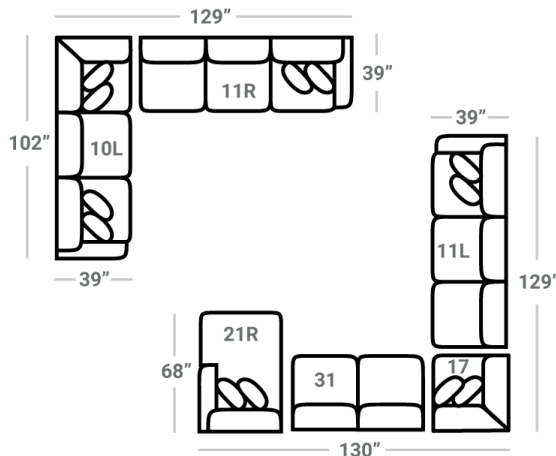

SOFAS

01 - Sofa
L: 99" x D: 39"

02 - Loveseat
L: 72" x D: 39"

05 - Chair 1/2
L: 48" x D: 39"

33 - Sofa Chaise
97 - Sofa Chaise w/Stor.
L: 99" x D: 68"

Sofa Chaise cushions are reversible and can be moved with the ottoman to the opposite side

21L - 1 Arm Chaise*
L: 36" x D: 68"

24R - 1 Arm Chair*
L: 36" x D: 39"

41 - Corner Wedge
L: 49" x D: 49"

75R - 1 Arm Angled Cuddler*
L: 67" x D: 70"

OTTOMANS

06 - Lg. Otto.
L: 37" x D: 25"

43 - Rect. Cktl. Otto.
47 - Rect. Stor. Otto.
L: 49" x D: 27"

35 - Sq. Stor. Cktl. Otto.
L: 37" x D: 37"

29 - Sq. Cktl. Otto.
L: 39" x D: 39"

46 - Lg. Sq. Cktl. Otto.
L: 45" x D: 45"

67 - XL. Sq. Cktl. Otto.
L: 49" x D: 49"

* Available in both Left and Right configurations

CONFIGURATIONS

Dimensions are approximate and subject to change.

Printed: 5/13/2026