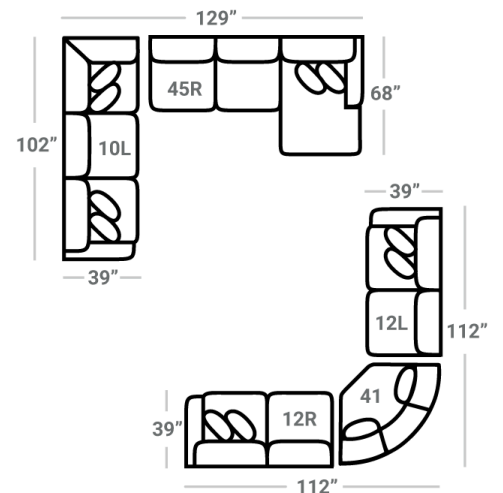

38R - OS Chaise*
L: 40" x D: 94"

12L - 1 Arm Loveseat*
L: 63" x D: 39"

31 - Armless Loveseat
L: 55" x D: 39"

95R - Tux Loveseat*
L: 75" x D: 39"

17 - Corner Chair
L: 39" x D: 39"

18 - Armless Chair
L: 28" x D: 39"

21L - 1 Arm Chaise*
L: 36" x D: 68"

24R - 1 Arm Chair*
L: 36" x D: 39"

41 - Corner Wedge
L: 49" x D: 49"

75R - 1 Arm Angled Cuddler*
L: 67" x D: 70"

OTTOMANS

06 - Lg. Otto.
L: 37" x D: 25"

43 - Rect. Cktl. Otto.
47 - Rect. Stor. Otto.
L: 49" x D: 27"

35 - Sq. Stor. Cktl. Otto.
L: 37" x D: 37"

29 - Sq. Cktl. Otto.
L: 39" x D: 39"

46 - Lg. Sq. Cktl. Otto.
L: 45" x D: 45"

67 - XL. Sq. Cktl. Otto.
L: 49" x D: 49"

* Available in both Left and Right configurations

CONFIGURATIONS

Dimensions are approximate and subject to change.

Printed: 5/13/2026