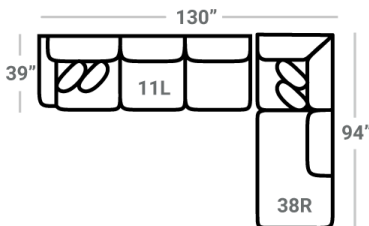

629 [think LOCAL]
www.stantonsofas.com

Body 1: All Body Fabric – Contrast 1 : Both Sides of Pillows Including Welt Contrast 2 : Both Sides of Pillows Including Welt

PIECES

Sofa Height : 38" Seat Height: 22" Seat Depth: 24" Arm Height: 26"

21L - 1 Arm Chaise*
L: 36" x D: 68"

24R - 1 Arm Chair*
L: 36" x D: 39"

41 - Corner Wedge
L: 49" x D: 49"

75R - 1 Arm Angled Cuddler*
L: 67" x D: 70"

OTTOMANS

06 - Lg. Otto.
L: 37" x D: 25"

43 - Rect. Cktl. Otto.
47 - Rect. Stor. Otto.
L: 49" x D: 27"

35 - Sq. Stor. Cktl. Otto.
L: 37" x D: 37"

29 - Sq. Cktl. Otto.
L: 39" x D: 39"

46 - Lg. Sq. Cktl. Otto.
L: 45" x D: 45"

67 - XL. Sq. Cktl. Otto.
L: 49" x D: 49"

* Available in both Left and Right configurations

CONFIGURATIONS

Dimensions are approximate and subject to change.

Printed: 5/13/2026