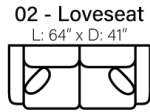

SOFAS

OTTOMANS

SECTIONALS

**\* Chaise Cushions are reversible and can be moved w/ ottoman to other side with arms**

Sofa Height - 38"  
Seat Height - 21"  
Seat Depth - 23"  
Arm Height - 26"

Body 1 - All Body Fabrics  
Contrast 1 - Both Sides Of Pillows Including Welt  
Contrast 2 - Both Sides Of Pillows Including Welt

Dimensions are approximate and subject to change.