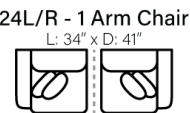

SOFAS

OTTOMANS

SECTIONALS

**\* Chaise Cushions are reversible and can be moved w/ ottoman to other side with arms**

Sofa Height - 38"  
Seat Height - 21"  
Seat Depth - 23"  
Arm Height - 26"

Body 1 - All Body Fabrics  
Contrast 1 - Both Sides Of Pillows Including Welt  
Contrast 2 - Both Sides Of Pillows Including Welt

Dimensions are approximate and subject to change.