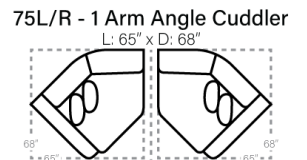

SOFAS

OTTOMANS

SECTIONALS

**\* Chaise Cushions are reversible and can be moved w/ ottoman to other side with arms**

Sofa Height - 38"  
Seat Height - 21"  
Seat Depth - 23"  
Arm Height - 26"

Body 1 - All Body Fabrics  
Contrast 1 - Both Sides Of Pillows Including Welt  
Contrast 2 - Both Sides Of Pillows Including Welt

Dimensions are approximate and subject to change.