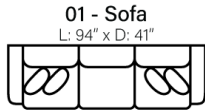

SOFAS

OTTOMANS

SECTIONALS

**\* Chaise Cushions are reversible and can be moved w/ ottoman to other side with arms**

Sofa Height - 38"  
Seat Height - 21"  
Seat Depth - 23"  
Arm Height - 26"

Body 1 - All Body Fabrics  
Contrast 1 - Both Sides Of Pillows Including Welt  
Contrast 2 - Both Sides Of Pillows Including Welt

Dimensions are approximate and subject to change.