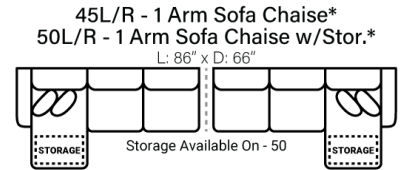

SOFAS

OTTOMANS

SECTIONALS

**\* Chaise Cushions are reversible and can be moved w/ ottoman to other side with arms**

Sofa Height - 38"  
Seat Height - 21"  
Seat Depth - 23"  
Arm Height - 26"

Body 1 - All Body Fabrics  
Contrast 1 - Both Sides Of Pillows Including Welt  
Contrast 2 - Both Sides Of Pillows Including Welt

Dimensions are approximate and subject to change.