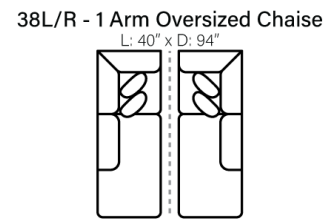

SOFAS

OTTOMANS

SECTIONALS

**\* Chaise Cushions are reversible and can be moved w/ ottoman to other side with arms**

Sofa Height - 38"  
Seat Height - 21"  
Seat Depth - 23"  
Arm Height - 26"

Body 1 - All Body Fabrics  
Contrast 1 - Both Sides Of Pillows Including Welt  
Contrast 2 - Both Sides Of Pillows Including Welt

Dimensions are approximate and subject to change.