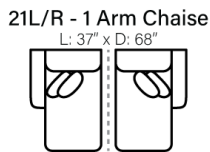

SOFAS

OTTOMANS

SECTIONALS

**\* Chaise Cushions are reversible and can be moved w/ ottoman to other side with arms**

Sofa Height - 38"  
Seat Height - 21"  
Seat Depth - 23"  
Arm Height - 26"

Body 1 - All Body Fabrics  
Contrast 1 - Both Sides Of Pillows Including Welt  
Contrast 2 - Both Sides Of Pillows Including Welt

Dimensions are approximate and subject to change.