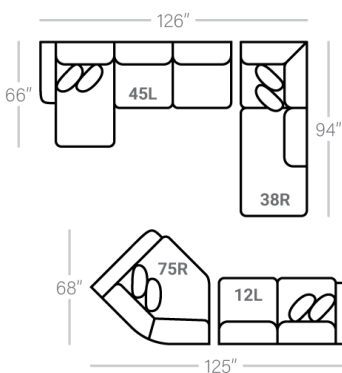

SOFAS

OTTOMANS

SECTIONALS

**\* Chaise Cushions are reversible and can be moved w/ ottoman to other side with arms**

Sofa Height - 38"  
Seat Height - 21"  
Seat Depth - 23"  
Arm Height - 26"

Body 1 - All Body Fabrics  
Contrast 1 - Both Sides Of Pillows Including Welt  
Contrast 2 - Both Sides Of Pillows Including Welt

Dimensions are approximate and subject to change.