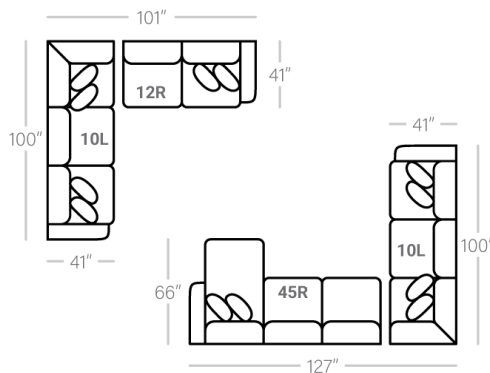

SOFAS

OTTOMANS

SECTIONALS

**\* Chaise Cushions are reversible and can be moved w/ ottoman to other side with arms**

Sofa Height - 38"  
Seat Height - 21"  
Seat Depth - 23"  
Arm Height - 26"

Body 1 - All Body Fabrics  
Contrast 1 - Both Sides Of Pillows Including Welt  
Contrast 2 - Both Sides Of Pillows Including Welt

Dimensions are approximate and subject to change.