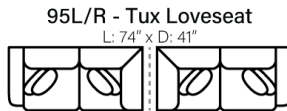

SOFAS

OTTOMANS

SECTIONALS

**\* Chaise Cushions are reversible and can be moved w/ ottoman to other side with arms**

Sofa Height - 38"  
Seat Height - 21"  
Seat Depth - 23"  
Arm Height - 26"

Body 1 - All Body Fabrics  
Contrast 1 - Both Sides Of Pillows Including Welt  
Contrast 2 - Both Sides Of Pillows Including Welt

Dimensions are approximate and subject to change.