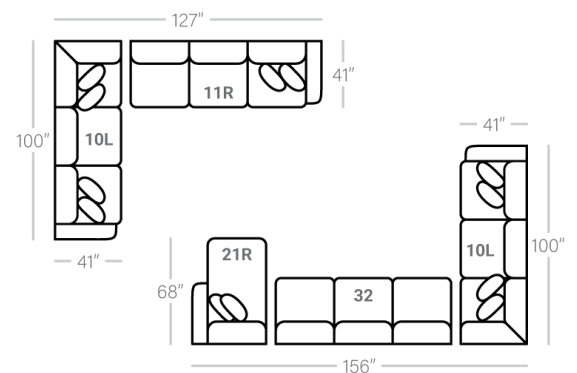

SOFAS

OTTOMANS

SECTIONALS

**\* Chaise Cushions are reversible and can be moved w/ ottoman to other side with arms**

Sofa Height - 38"  
Seat Height - 21"  
Seat Depth - 23"  
Arm Height - 26"

Body 1 - All Body Fabrics  
Contrast 1 - Both Sides Of Pillows Including Welt  
Contrast 2 - Both Sides Of Pillows Including Welt

Dimensions are approximate and subject to change.