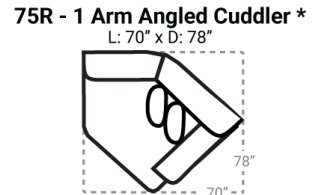

PIECES

Sofa Height : 37" Seat Height: 19" Seat Depth: 25" Arm Height: 25"

SOFAS

SECTIONALS

OTTOMOS

* Available in both Left and Right configurations

CONFIGURATIONS

Dimensions are approximate and subject to change.