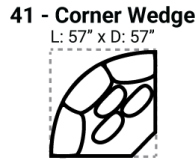

575 think LOCAL

www.stantonsofas.com

Body 1: All Body Fabric – Contrast 1 : Both Sides of Pillows Including Welt – Contrast 2 : Both Sides of Pillows Including Welt – Contrast 3 : Both Sides of Pillows Including Welt

PIECES

Sofa Height : 37" Seat Height: 19" Seat Depth: 25" Arm Height: 25"

SOFAS

SECTIONALS

OTTOMOS

* Available in both Left and Right configurations

CONFIGURATIONS

Dimensions are approximate and subject to change.