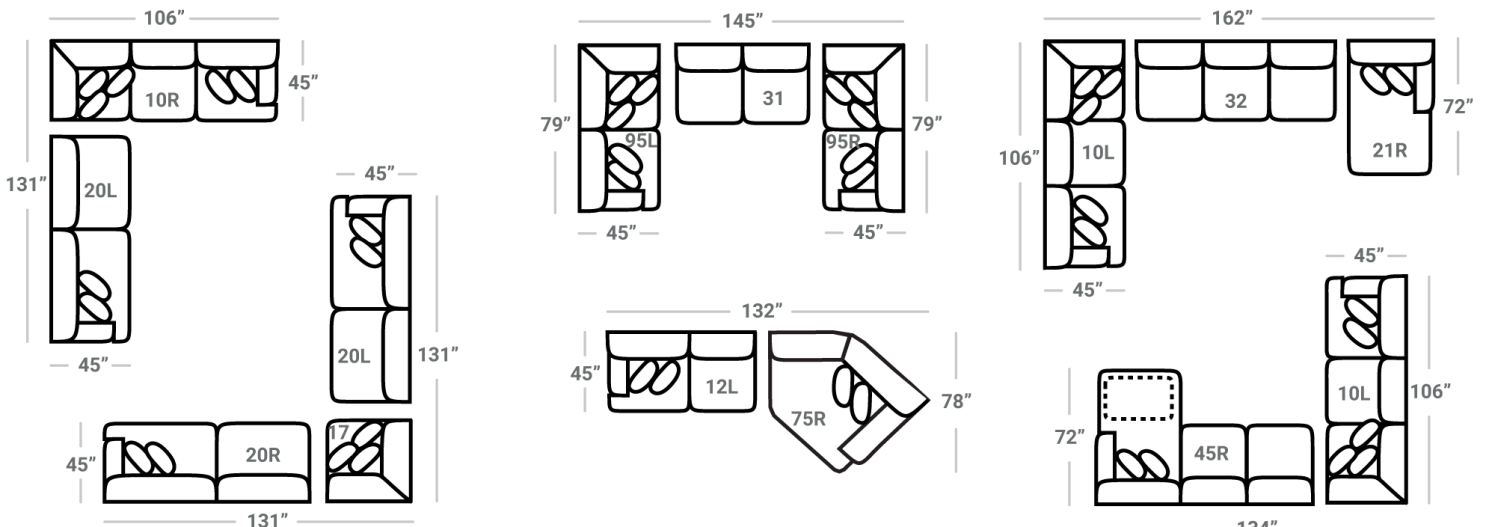

575 think LOCAL

www.stantonsofas.com

Body 1: All Body Fabric – Contrast 1 : Both Sides of Pillows Including Welt – Contrast 2 : Both Sides of Pillows Including Welt – Contrast 3 : Both Sides of Pillows Including Welt

PIECES

Sofa Height : 37" Seat Height: 19" Seat Depth: 25" Arm Height: 25"

SOFAS

SECTIONALS

OTTOMOS

* Available in both Left and Right configurations

CONFIGURATIONS

Dimensions are approximate and subject to change.