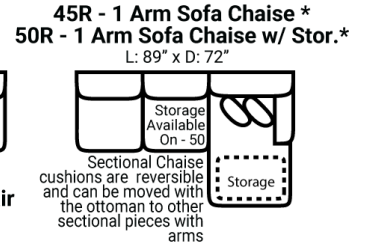

575 think LOCAL

www.stantonsofas.com

Body 1: All Body Fabric – Contrast 1 : Both Sides of Pillows Including Welt – Contrast 2 : Both Sides of Pillows Including Welt – Contrast 3 : Both Sides of Pillows Including Welt

PIECES

Sofa Height : 37" Seat Height: 19" Seat Depth: 25" Arm Height: 25"

SOFAS

SECTIONALS

OTTOMOS

* Available in both Left and Right configurations

CONFIGURATIONS

Dimensions are approximate and subject to change.