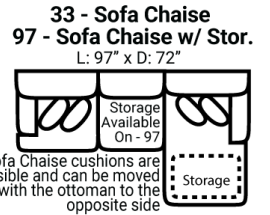

575 think LOCAL

www.stantonsofas.com

Body 1: All Body Fabric – Contrast 1 : Both Sides of Pillows Including Welt – Contrast 2 : Both Sides of Pillows Including Welt – Contrast 3 : Both Sides of Pillows Including Welt

PIECES

Sofa Height : 37" Seat Height: 19" Seat Depth: 25" Arm Height: 25"

SOFAS

SECTIONALS

OTTOMOS

* Available in both Left and Right configurations

CONFIGURATIONS

Dimensions are approximate and subject to change.