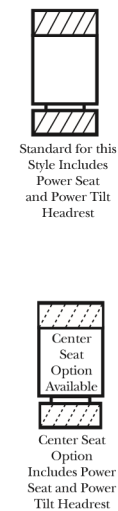

Standard / Armless

Put Green Arrows with Red Arrows to Create Sectional Groups

Conversation

Standards & Options

Standard:

- Available in Full & Top Grain Leathers
- Available in Luxury Fabrics
- All Hardwood Frames
- Wood Leg Finish (Standard is Walnut)
- Power Seats & Power Tilt Headrests

Options: (No Additional Charge)

- No. 33 Firm Foam
- Wood Leg Finish (Available in Cherry, Chocolate, Espresso, Honey Oak, & Shadow)

Options: (Additional Charges Apply)

- Center Seat Recliner (See Option Note)
- Rechargeable Battery Pack (Power Mechanism)
- Swivel Table for Console Arms (Espresso or Walnut Wood Finish)
- **Portable Single Theater Arm (1) Cup Holder (Fabric or Leather)(Excluding Designer Leather)

L-Shape / 90 Degree Sectional

(All 4 seat items ship as one piece if stationary, two pieces if motion installed)

**Portable Single Theater Arm (1) Cup Holder (Fabric or Leather) (Excluding Designer Leather)

(8" W x 21" D x 6" H)

Note:

All Dimensions are approximate. If accuracy is crucial, please contact us for validation of the dimensions shown. However, a 1" to 2" variance can still apply due to foam and upholstery.