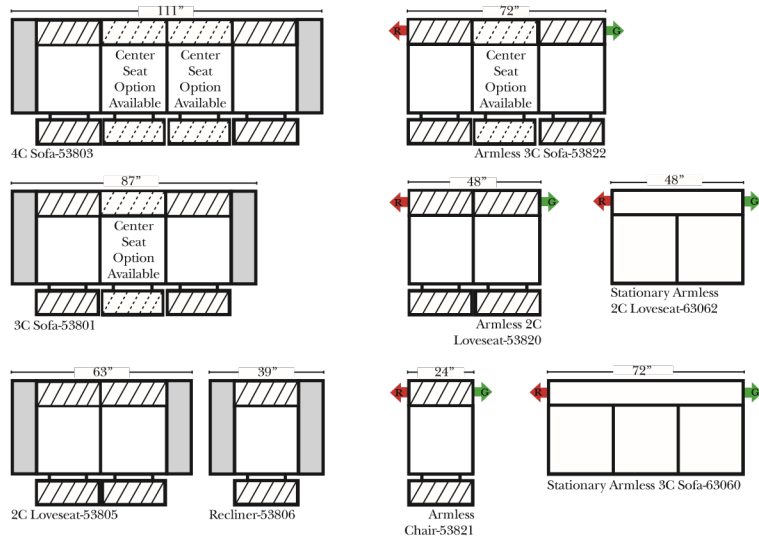

Standard / Armless

Put Green Arrows with Red Arrows to Create Sectional Groups