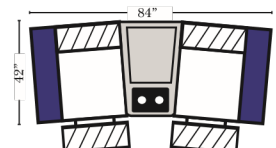

(8" W x 21" D x 6" H)

Note:

All Dimensions are approximate. If accuracy is crucial, please contact us for validation of the dimensions shown. However, a 1" to 2" variance can still apply due to foam and upholstery.

3C Sofa w/2 Small Straight Console Arms-53858

2C Loveseat w/1 Large Straight Console Arm-53846

3C Sofa w/2 Large Straight Console Arms-53848

4C Sofa w/2 Small Straight Console Arms-53860

Armless Chair w/Small Straight Console Arm-53876

4C Sofa w/2 Large Straight Console Arms-53850

Armless Chair w/Large Straight Console Arm-53878

4C Sofa w/3 Small Straight Console Arms-53862

4C Sofa w/3 Large Straight Console Arms-53852

2C Loveseat w/1 Small Wedge Console Arms-53857

3C Sofa w/2 Small Wedge Console Arms-53859

2C Loveseat w/1 Large Wedge Console Arms-53847

3C Sofa w/2 Large Wedge Console Arms-53849

4C Sofa w/2 Small Wedge Console Arms-53861

Armless Chair w/Small Wedge Console Arm-53877