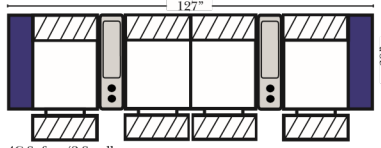

(8" W x 21" D x 6" H)

Note:

All Dimensions are approximate. If accuracy is crucial, please contact us for validation of the dimensions shown. However, a 1" to 2" variance can still apply due to foam and upholstery.

Home Theater Components

Large console arm wood finish is standard as Espresso, available in Walnut - Small console is upholstered.

Pre-Configured Home Theater Seating

v.09.11.17

2C Loveseat w/1 Small Straight Console Arm-53856

3C Sofa w/2 Small Straight Console Arms-53858

2C Loveseat w/1 Large Straight Console Arm-53846

3C Sofa w/2 Large Straight Console Arms-53848

4C Sofa w/2 Small Straight Console Arms-53860

Armless Chair w/Small Straight Console Arm-53876