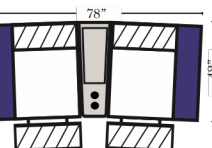

(8" W x 21" D x 6" H)

Note:

All Dimensions are approximate. If accuracy is crucial, please contact us for validation of the dimensions shown. However, a 1" to 2" variance can still apply due to foam and upholstery.

3C Sofa w/2 Small Straight Console Arms-53858

2C Loveseat w/1 Large Straight Console Arm-53846

3C Sofa w/2 Large Straight Console Arms-53848

4C Sofa w/2 Small Straight Console Arms-53860

Armless Chair w/Small Straight Console Arm-53876

4C Sofa w/2 Large Straight Console Arms-53850

Armless Chair w/Large Straight Console Arm-53878

4C Sofa w/3 Small Straight Console Arms-53862

4C Sofa w/3 Large Straight Console Arms-53852

2C Loveseat w/1 Small Wedge Console Arms-53857

3C Sofa w/2 Small Wedge Console Arms-53859

2C Loveseat w/1 Large Wedge Console Arms-53847

3C Sofa w/2 Large Wedge Console Arms-53849

4C Sofa w/2 Small Wedge Console Arms-53861

Armless Chair w/Small Wedge Console Arm-53877