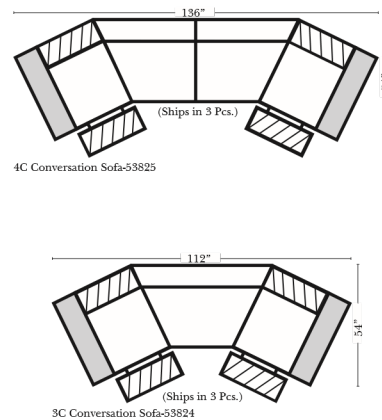

Conversation

Standards & Options

Standard:

- Available in Full & Top Grain Leathers
- Available in Luxury Fabrics
- All Hardwood Frames
- Wood Leg Finish (Standard is Walnut)
- Power Seats & Power Tilt Headrests

Options: (No Additional Charge)

- No. 33 Firm Foam
- Wood Leg Finish (Available in Cherry, Chocolate, Espresso, Honey Oak, & Shadow)

Options: (Additional Charges Apply)

- Center Seat Recliner (See Option Note)
- Rechargeable Battery Pack (Power Mechanism)
- Swivel Table for Console Arms (Espresso or Walnut Wood Finish)
- **Portable Single Theater Arm (1) Cup Holder (Fabric or Leather)(Excluding Designer Leather)