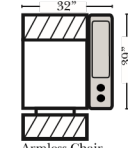

(8" W x 21" D x 6" H)

Note:

All Dimensions are approximate. If accuracy is crucial, please contact us for validation of the dimensions shown. However, a 1" to 2" variance can still apply due to foam and upholstery.

3C Sofa w/2 Small Straight Console Arms-53858

2C Loveseat w/1 Large Straight Console Arm-53846

3C Sofa w/2 Large Straight Console Arms-53848

4C Sofa w/2 Small Straight Console Arms-53860

Armless Chair w/Small Straight Console Arm-53876

4C Sofa w/2 Large Straight Console Arms-53850

Armless Chair w/Large Straight Console Arm-53878

4C Sofa w/3 Small Straight Console Arms-53862

4C Sofa w/3 Large Straight Console Arms-53852

2C Loveseat w/1 Small Wedge Console Arms-53857