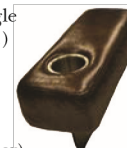

Options: (No Additional Charge)

- No. 33 Firm Foam
- Wood Leg Finish (Available in Cherry, Chocolate, Espresso, Honey Oak, & Shadow)

Options: (Additional Charges Apply)

- Center Seat Recliner (See Option Note)
- Rechargeable Battery Pack (Power Mechanism)
- Swivel Table for Console Arms (Espresso or Walnut Wood Finish)
- **Portable Single Theater Arm (1) Cup Holder (Fabric or Leather)(Excluding Designer Leather)

L-Shape / 90 Degree Sectional

(All 4 seat items ship as one piece if stationary, two pieces if motion installed)

**Portable Single Theater Arm (1) Cup Holder (Fabric or Leather) (Excluding Designer Leather)

(8" W x 21" D x 6" H)

Note:

All Dimensions are approximate. If accuracy is crucial, please contact us for validation of the dimensions shown. However, a 1" to 2" variance can still apply due to foam and upholstery.