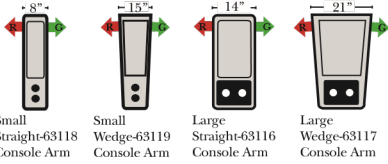

Home Theater Components