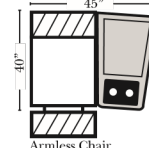

(8" W x 21" D x 6" H)

Note:

All Dimensions are approximate. If accuracy is crucial, please contact us for validation of the dimensions shown. However, a 1" to 2" variance can still apply due to foam and upholstery.

4C Sofa w/2 Large Straight Console Arms-53850

Armless Chair w/Large Straight Console Arm-53878

4C Sofa w/3 Small Straight Console Arms-53862

4C Sofa w/3 Large Straight Console Arms-53852

2C Loveseat w/1 Small Wedge Console Arms-53857

3C Sofa w/2 Small Wedge Console Arms-53859

2C Loveseat w/1 Large Wedge Console Arms-53847

3C Sofa w/2 Large Wedge Console Arms-53849

4C Sofa w/2 Small Wedge Console Arms-53861

Armless Chair w/Small Wedge Console Arm-53877

Armless Chair w/Large Wedge Console Arm-53879

4C Sofa w/2 Large Wedge Console Arms-53851

4C Sofa w/3 Small Wedge Console Arms-53863

4C Sofa w/3 Large Wedge Console Arms-53853

Suggested Configurations

The Suggested Configurations below are only a sample of what the imagination can create, please enjoy creating the configuration that fits your lifestyle, using the ideas below and from the items on the opposite page.