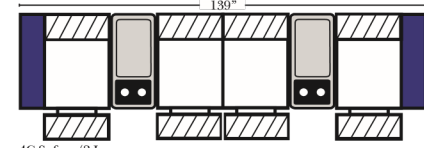

(8" W x 21" D x 6" H)

Note:

All Dimensions are approximate. If accuracy is crucial, please contact us for validation of the dimensions shown. However, a 1" to 2" variance can still apply due to foam and upholstery.

3C Sofa w/2 Small Straight Console Arms-53858

2C Loveseat w/1 Large Straight Console Arm-53846

3C Sofa w/2 Large Straight Console Arms-53848

4C Sofa w/2 Small Straight Console Arms-53860

Armless Chair w/Small Straight Console Arm-53876

4C Sofa w/2 Large Straight Console Arms-53850

Armless Chair w/Large Straight Console Arm-53878

4C Sofa w/3 Small Straight Console Arms-53862

4C Sofa w/3 Large Straight Console Arms-53852

2C Loveseat w/1 Small Wedge Console Arms-53857