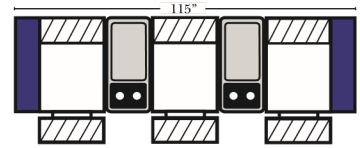

3C Sofa w/2 Large Straight Console Arms-53848