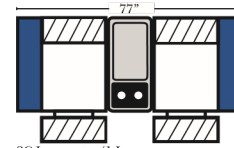

(8" W x 21" D x 6" H)

Note:

All Dimensions are approximate. If accuracy is crucial, please contact us for validation of the dimensions shown. However, a 1" to 2" variance can still apply due to foam and upholstery.

3C Sofa w/2 Small Straight Console Arms-53858

2C Loveseat w/1 Large Straight Console Arm-53846

3C Sofa w/2 Large Straight Console Arms-53848

4C Sofa w/2 Small Straight Console Arms-53860

Armless Chair w/Small Straight Console Arm-53876