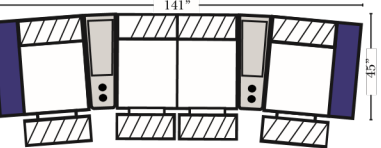

(8" W x 21" D x 6" H)

Note:

All Dimensions are approximate. If accuracy is crucial, please contact us for validation of the dimensions shown. However, a 1" to 2" variance can still apply due to foam and upholstery.

3C Sofa w/2 Small Straight Console Arms-53858

2C Loveseat w/1 Large Straight Console Arm-53846

3C Sofa w/2 Large Straight Console Arms-53848

4C Sofa w/2 Small Straight Console Arms-53860

Armless Chair w/Small Straight Console Arm-53876

4C Sofa w/2 Large Straight Console Arms-53850

Armless Chair w/Large Straight Console Arm-53878

4C Sofa w/3 Small Straight Console Arms-53862

4C Sofa w/3 Large Straight Console Arms-53852

2C Loveseat w/1 Small Wedge Console Arms-53857

3C Sofa w/2 Small Wedge Console Arms-53859

2C Loveseat w/1 Large Wedge Console Arms-53847

3C Sofa w/2 Large Wedge Console Arms-53849

4C Sofa w/2 Small Wedge Console Arms-53861

Armless Chair w/Small Wedge Console Arm-53877