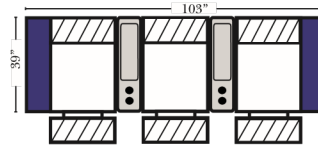

(8" W x 21" D x 6" H)

Note:

All Dimensions are approximate. If accuracy is crucial, please contact us for validation of the dimensions shown. However, a 1" to 2" variance can still apply due to foam and upholstery.

Home Theater Components

Large console arm wood finish is standard as Espresso, available in Walnut - Small console is upholstered.

Pre-Configured Home Theater Seating

v.09.11.17

2C Loveseat w/1 Small Straight Console Arm-53856

3C Sofa w/2 Small Straight Console Arms-53858

2C Loveseat w/1 Large Straight Console Arm-53846

3C Sofa w/2 Large Straight Console Arms-53848

4C Sofa w/2 Small Straight Console Arms-53860

Armless Chair w/Small Straight Console Arm-53876