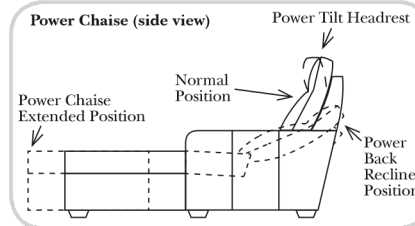

Options: (No Additional Charge)

- No. 33 Firm Foam
- Wood Leg Finish (Available in Cherry, Chocolate, Espresso, Honey Oak, & Shadow)

Options: (Additional Charges Apply)

- Center Seat Recliner (See Option Note)
- Rechargeable Battery Pack (Power Mechanism)
- Swivel Table for Console Arms (Espresso or Walnut Wood Finish)
- **Portable Single Theater Arm (1) Cup Holder (Fabric or Leather)(Excluding Designer Leather)

L-Shape / 90 Degree Sectional

(All 4 seat items ship as one piece if stationary, two pieces if motion installed)

**Portable Single Theater Arm (1) Cup Holder (Fabric or Leather) (Excluding Designer Leather)

(8" W x 21" D x 6" H)

Note:

All Dimensions are approximate. If accuracy is crucial, please contact us for validation of the dimensions shown. However, a 1" to 2" variance can still apply due to foam and upholstery.