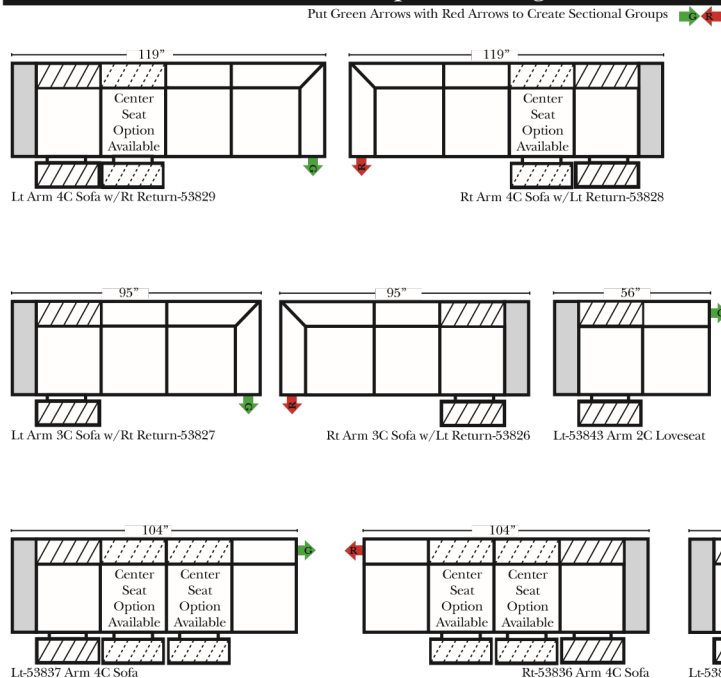

Options: (No Additional Charge)

- No. 33 Firm Foam
- Wood Leg Finish (Available in Cherry, Chocolate, Espresso, Honey Oak, & Shadow)

Options: (Additional Charges Apply)

- Center Seat Recliner (See Option Note)
- Rechargeable Battery Pack (Power Mechanism)
- Swivel Table for Console Arms (Espresso or Walnut Wood Finish)
- **Portable Single Theater Arm (1) Cup Holder (Fabric or Leather)(Excluding Designer Leather)

L-Shape / 90 Degree Sectional

(All 4 seat items ship as one piece if stationary, two pieces if motion installed)

**Portable Single Theater Arm (1) Cup Holder (Fabric or Leather) (Excluding Designer Leather)

(8" W x 21" D x 6" H)

Note:

All Dimensions are approximate. If accuracy is crucial, please contact us for validation of the dimensions shown. However, a 1" to 2" variance can still apply due to foam and upholstery.