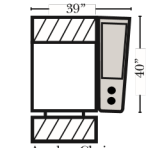

(8" W x 21" D x 6" H)

Note:

All Dimensions are approximate. If accuracy is crucial, please contact us for validation of the dimensions shown. However, a 1" to 2" variance can still apply due to foam and upholstery.

4C Sofa w/2 Large Straight Console Arms-53850

Armless Chair w/Large Straight Console Arm-53878

4C Sofa w/3 Small Straight Console Arms-53862

4C Sofa w/3 Large Straight Console Arms-53852

2C Loveseat w/1 Small Wedge Console Arms-53857

3C Sofa w/2 Small Wedge Console Arms-53859

2C Loveseat w/1 Large Wedge Console Arms-53847

3C Sofa w/2 Large Wedge Console Arms-53849

4C Sofa w/2 Small Wedge Console Arms-53861

Armless Chair w/Small Wedge Console Arm-53877