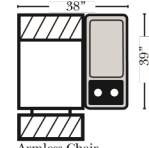

(8" W x 21" D x 6" H)

Note:

All Dimensions are approximate. If accuracy is crucial, please contact us for validation of the dimensions shown. However, a 1" to 2" variance can still apply due to foam and upholstery.

3C Sofa w/2 Small Straight Console Arms-53858

2C Loveseat w/1 Large Straight Console Arm-53846

3C Sofa w/2 Large Straight Console Arms-53848

4C Sofa w/2 Small Straight Console Arms-53860

Armless Chair w/Small Straight Console Arm-53876

4C Sofa w/2 Large Straight Console Arms-53850

Armless Chair w/Large Straight Console Arm-53878

4C Sofa w/3 Small Straight Console Arms-53862

4C Sofa w/3 Large Straight Console Arms-53852

2C Loveseat w/1 Small Wedge Console Arms-53857