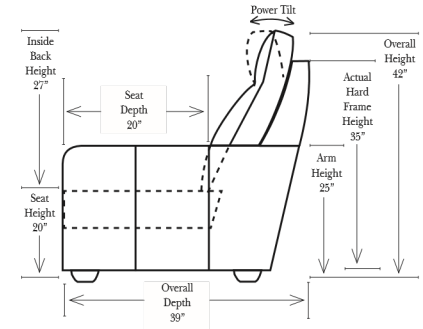

Conversation

Standards & Options

Standard:

- Available in Full & Top Grain Leathers
- Available in Luxury Fabrics
- All Hardwood Frames
- Wood Leg Finish (Standard is Walnut)
- Power Seats & Power Tilt Headrests

Options: (No Additional Charge)

- No. 33 Firm Foam
- Wood Leg Finish (Available in Cherry, Chocolate, Espresso, Honey Oak, & Shadow)

Options: (Additional Charges Apply)

- Center Seat Recliner (See Option Note)
- Rechargeable Battery Pack (Power Mechanism)
- Swivel Table for Console Arms (Espresso or Walnut Wood Finish)
- **Portable Single Theater Arm (1) Cup Holder (Fabric or Leather)(Excluding Designer Leather)