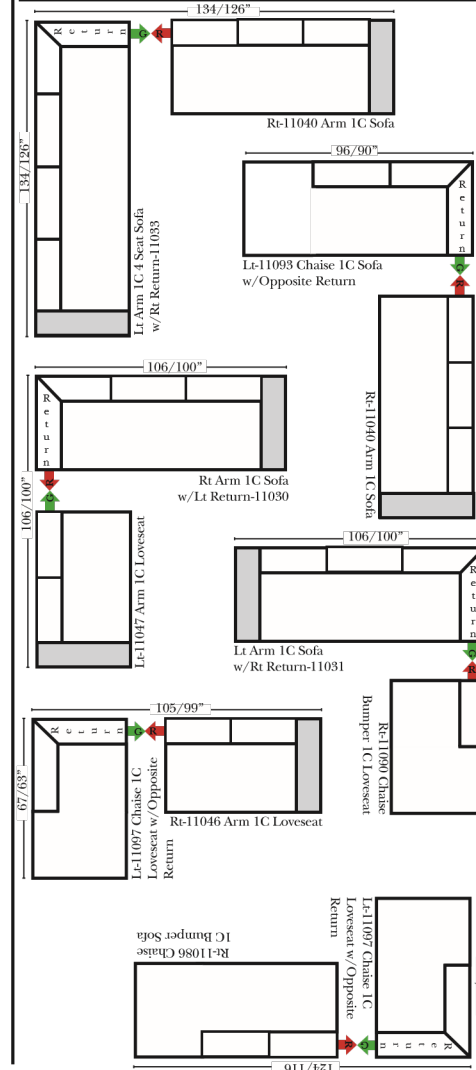

Standard, Armless & Ottomans

Bumper Chaise & Return Chaise

Suggested Configurations

Features

- Standard:**
- Available in Full & Top Grain Leathers
 - All Hardwood Frames
 - Legs are standard as Walnut color, available in Cherry, Chocolate, Espresso, Honey Oak, & Shadow

- Options:**
- No. 33 Firm Foam

Sleeper Options: (No Sleepers are available for this style)

L-Shape / 90 Degree Sectional (All 4 seat items ship as one piece if stationary, two pieces if motion installed)

Note:
All Dimensions are approximate, if accuracy is crucial, please contact us for validation of the dimensions shown. However, a 1" to 2" variance can still apply due to foam and upholstery.