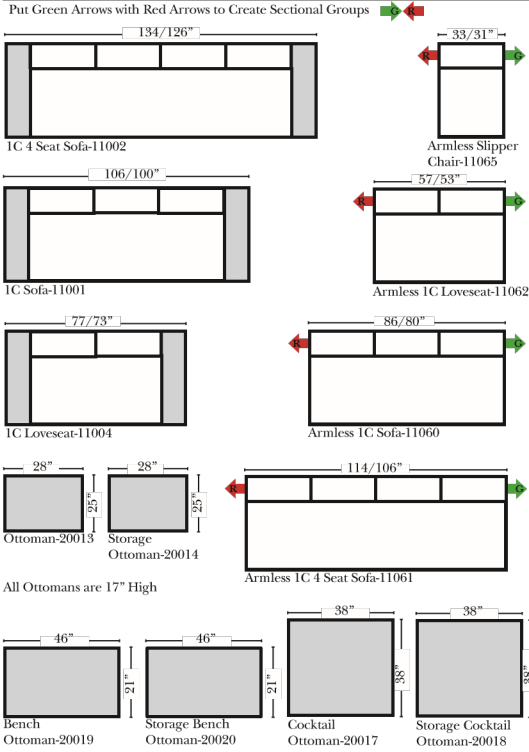

Standard, Armless & Ottomans

Bumper Chaise & Return Chaise

Suggested Configurations

Features

- Standard:**
- Available in Full & Top Grain Leathers
 - All Hardwood Frames
 - Legs are standard as Walnut color, available in Cherry, Chocolate, Espresso, Honey Oak, & Shadow

- Options:**
- No. 33 Firm Foam

Sleeper Options: (No Sleepers are available for this style)

L-Shape / 90 Degree Sectional (All 4 seat items ship as one piece if stationary, two pieces if motion installed)

Note:
All Dimensions are approximate, if accuracy is crucial, please contact us for validation of the dimensions shown. However, a 1" to 2" variance can still apply due to foam and upholstery.