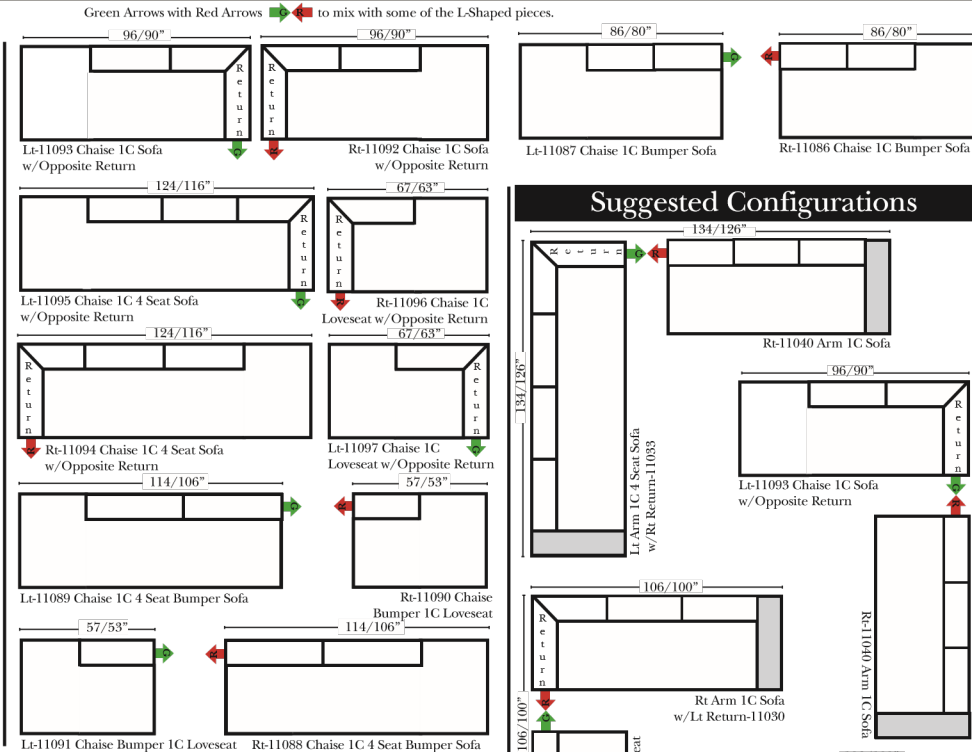

Standard, Armless & Ottomans

Bumper Chaise & Return Chaise

Suggested Configurations

Features

- Standard:**
- Available in Full & Top Grain Leathers
 - All Hardwood Frames
 - Legs are standard as Walnut color, available in Cherry, Chocolate, Espresso, Honey Oak, & Shadow

- Options:**
- No. 33 Firm Foam

Sleeper Options: (No Sleepers are available for this style)

L-Shape / 90 Degree Sectional (All 4 seat items ship as one piece if stationary, two pieces if motion installed)

Note:
All Dimensions are approximate, if accuracy is crucial, please contact us for validation of the dimensions shown. However, a 1" to 2" variance can still apply due to foam and upholstery.