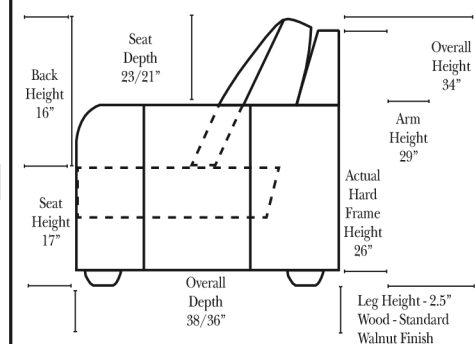

Suggested Configurations

Features

1. **Standard:**
2. Available in Full & Top Grain Leathers
   - All Hardwood Frames
   - Legs are standard as Walnut color, available in Cherry, Chocolate, Espresso, Honey Oak, & Shadow

1. **Options:**
2. No. 33 Firm Foam

Sleeper Options: (No Sleepers are available for this style)