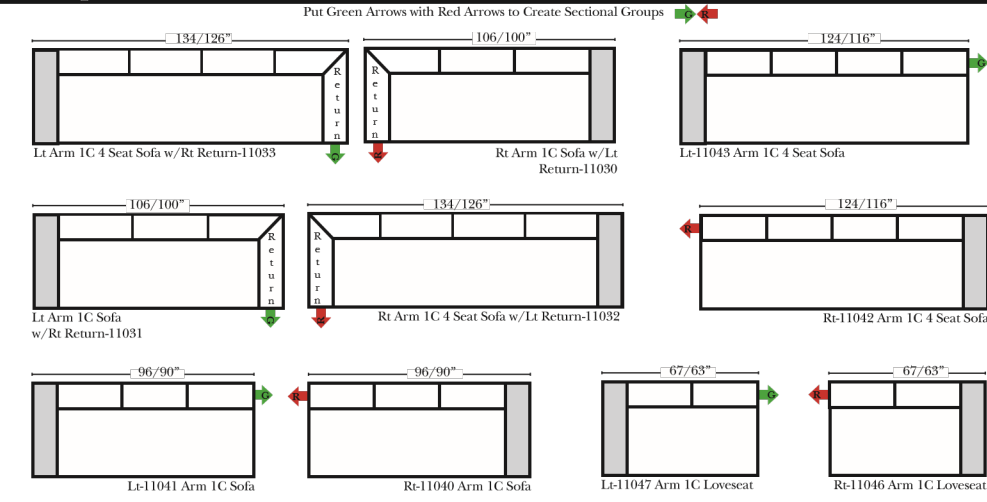

- Options:**
- No. 33 Firm Foam

Sleeper Options: (No Sleepers are available for this style)

L-Shape / 90 Degree Sectional (All 4 seat items ship as one piece if stationary, two pieces if motion installed)

Note:
All Dimensions are approximate, if accuracy is crucial, please contact us for validation of the dimensions shown. However, a 1" to 2" variance can still apply due to foam and upholstery.