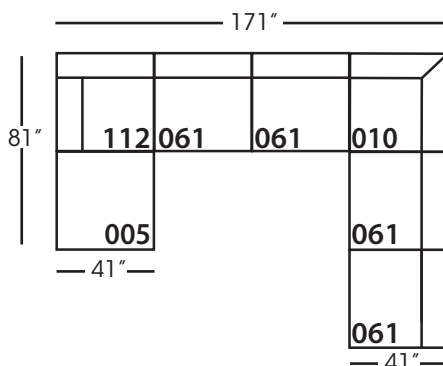

ECLECTIC.SPIRITED.WONDERFULLY COMFORTABLE.

NEVAL • UPHOLSTERED • LOOSE PILLOW BACK

*available as right or left seated