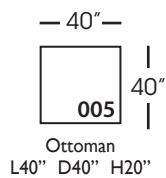

ECLECTIC.SPIRITED.WONDERFULLY COMFORTABLE.

NEVAL • UPHOLSTERED • LOOSE PILLOW BACK

*available as right or left seated