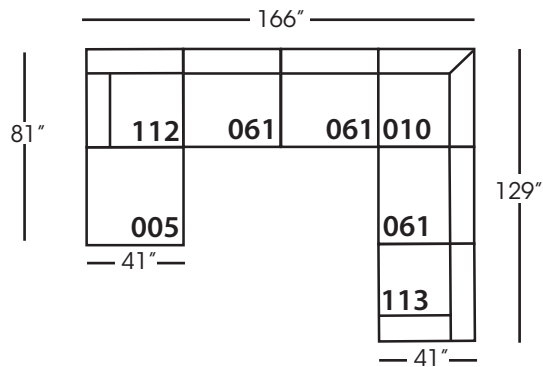

ECLECTIC.SPIRITED.WONDERFULLY COMFORTABLE.

NEVAL • UPHOLSTERED • LOOSE PILLOW BACK

*available as right or left seated