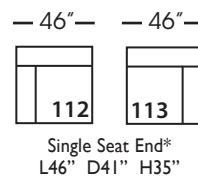

ECLECTIC.SPIRITED.WONDERFULLY COMFORTABLE.

NEVAL • UPHOLSTERED • LOOSE PILLOW BACK

*available as right or left seated