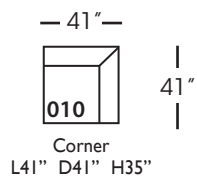

ECLECTIC.SPIRITED.WONDERFULLY COMFORTABLE.

NEVAL • UPHOLSTERED • LOOSE PILLOW BACK

*available as right or left seated