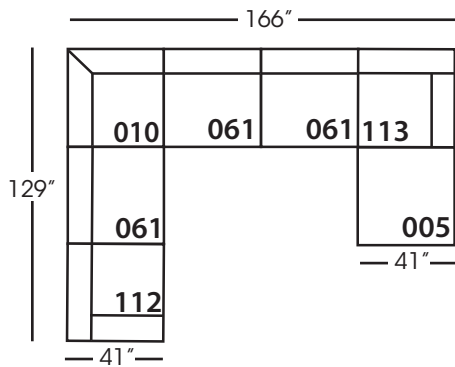

ECLECTIC.SPIRITED.WONDERFULLY COMFORTABLE.

NEVAL • UPHOLSTERED • LOOSE PILLOW BACK

*available as right or left seated