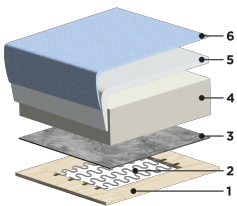

Monika

Its transitional sloped angled arms, Monika Sleeper invites you in to relax, sit or sleep you'll want to repeat. This design comes in a variety of upholstery covers and sizes from king to cot.

Nest Function

This dual motion sleeper function features a two section bed, allowing you to sit, sleep, or both at once.

Shown as: MONI-CNT-OLIV/173-234/9-CR

Type	Product Options	Dimensions	Bed Size	Leg Options
Sofa Sleeper	 Oliver 173  Oliver 515	W: 86.5" D: 39.75" H: 32.75"	King 76 x 80"	 104/9 WA  234/9 CR
Loveseat Sleeper	 Oliver 173  Oliver 515  Cerona 70	W: 70" D: 39.75" H: 32.75"	Queen 60 x 80"	 104/9 OK  104/9 WA  234/9 CR
Loveseat Sleeper	 Oliver 173  Oliver 515	W: 65" D: 39.75" H: 32.75"	Full XL 55 x 80"	 104/9 WA  234/9 CR
Chair Sleeper	 Oliver 173  Oliver 515	W: 39.75" D: 39.75" H: 32.75"	Cot 30 x 80"	 104/9 WA  234/9 CR

Accessory

- + Perfect-fit Mattress Protector
- + Perfect-fit Sheet Set
- + Decoration Cushion

Addons

- + Sloped Recliner
- + Regalia Swivel Chair
- + Functional Coffee Table

1. Birch Plywood/ Nordic Spruce
2. No-Sag seat suspension
3. Felt layer for foam protection
4. 2.2lb cold cured medium HR foam
5. Polyester fiber padding
6. Upholstery

1. Loose back cushions
2. Zippered closure
3. Chamber-filled fiber by weight
4. Upholstery

General Dimensions

A 32.75" B 39.75" C 24.75"
D 17.75" E 20.75" F 62.25"

Mattress Thickness: 5"
Depth open from wall: 84.75"