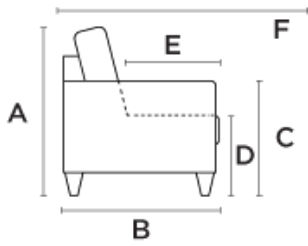

This dual motion sleeper function features a two section bed, allowing you to sit, sleep, or both at once.

Shown as: MONI-CNT-OLIV/173-234/9-CR

Type	Product Options	Dimensions	Bed Size	Leg Options
Sofa Sleeper	 Oliver 173  Oliver 515	W: 86.5" D: 39.75" H: 32.75"	King 76 x 80"	 104/9 WA  234/9 CR
Loveseat Sleeper	 Oliver 173  Oliver 515  Cerona 70	W: 70" D: 39.75" H: 32.75"	Queen 60 x 80"	 104/9 OK  104/9 WA  234/9 CR
Loveseat Sleeper	 Oliver 173  Oliver 515	W: 65" D: 39.75" H: 32.75"	Full XL 55 x 80"	 104/9 WA  234/9 CR
Chair Sleeper	 Oliver 173  Oliver 515	W: 39.75" D: 39.75" H: 32.75"	Cot 30 x 80"	 104/9 WA  234/9 CR

Accessory

- + Perfect-fit Mattress Protector
- + Perfect-fit Sheet Set
- + Decoration Cushion

Addons

- + Sloped Recliner
- + Regalia Swivel Chair
- + Functional Coffee Table

1. Birch Plywood/ Nordic Spruce
2. No-Sag seat suspension
3. Felt layer for foam protection
4. 2.2lb cold cured medium HR foam
5. Polyester fiber padding
6. Upholstery

1. Loose back cushions
2. Zippered closure
3. Chamber-filled fiber by weight
4. Upholstery

General Dimensions

A 32.75" B 39.75" C 24.75"
D 17.75" E 20.75" F 62.25"

Mattress Thickness: 5"
Depth open from wall: 84.75"