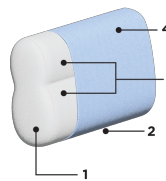

This dual motion sleeper function features a two section bed, allowing you to sit, sleep, or both at once.

Shown as: MONI-CNT-OLIV/173-234/9-CR

Type	Product Options	Dimensions	Bed Size	Leg Options
Sofa Sleeper	 Oliver 173  Oliver 515	W: 86.5" D: 39.75" H: 32.75"	King 76 x 80"	 104/9 WA  234/9 CR
Loveseat Sleeper	 Oliver 173  Oliver 515  Cerona 70	W: 70" D: 39.75" H: 32.75"	Queen 60 x 80"	 104/9 OK  104/9 WA  234/9 CR
Loveseat Sleeper	 Oliver 173  Oliver 515	W: 65" D: 39.75" H: 32.75"	Full XL 55 x 80"	 104/9 WA  234/9 CR
Chair Sleeper	 Oliver 173  Oliver 515	W: 39.75" D: 39.75" H: 32.75"	Cot 30 x 80"	 104/9 WA  234/9 CR

Accessory

- + Perfect-fit Mattress Protector
- + Perfect-fit Sheet Set
- + Decoration Cushion

Addons

- + Sloped Recliner
- + Regalia Swivel Chair
- + Functional Coffee Table

1. Birch Plywood/ Nordic Spruce
2. No-Sag seat suspension
3. Felt layer for foam protection
4. 2.2lb cold cured medium HR foam
5. Polyester fiber padding
6. Upholstery

1. Loose back cushions
2. Zippered closure
3. Chamber-filled fiber by weight
4. Upholstery

General Dimensions

A 32.75" B 39.75" C 24.75"
D 17.75" E 20.75" F 62.25"

Mattress Thickness: 5"
Depth open from wall: 84.75"