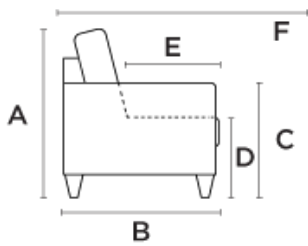

Shown as: FANT-CLV-GLAM/12-104/6-WA

Type	Product Options			Dimensions	Bed Size	Leg Options	
Sofa Sleeper				W: 86.5" D: 39.25" H: 35"	King 76 x 80"	 104/6 WA	 217/6 CR
	Rene 01	Rene 04	Cerona 02				
Loveseat Sleeper				W: 70.5" D: 39.25" H: 35"	Queen 60 x 80"	 104/6 WA	 217/6 CR
	Rene 01	Rene 04	Glamour 12				
			Cerona 02				
Loveseat Sleeper				W: 64.25" D: 39.25" H: 35"	Full XL 55 x 80"	 104/6 WA	 217/6 CR
	Rene 01	Rene 04					
Chair Sleeper				W: 40.25" D: 39.25" H: 35"	Cot 30 x 80"	 104/6 WA	 217/6 CR
	Rene 01	Rene 04					

Accessory

- + Perfect-fit mattress protector
- + Perfect-fit sheet set
- + Decoration cushion

Addons

- + Track Recliner

General Dimensions

A 35" B 39.25" C 26.5"
D 17.75" E 22.5" F 59.75"

Mattress Thickness: 5"
Depth open from wall: 89.75"