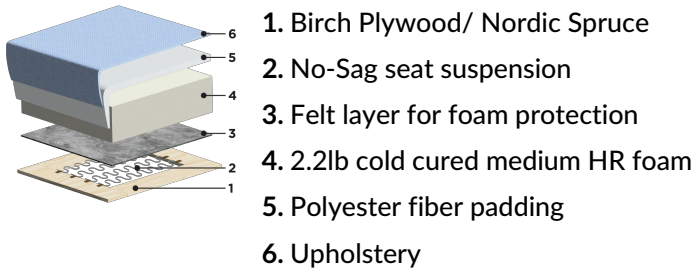

Fantasy

Gone are the days of old clunky sleeper sofas, with Fantasy enjoy a swift single motion open function to get from sitting mode to sleeping mode.

Level Function

The Level Function is our top mechanism that opens easily by lifting from the front and closes softly with gas spring assistance.

Shown as: FANT-CLV-GLAM/12-104/6-WA

Type	Product Options			Dimensions	Bed Size	Leg Options	
Sofa Sleeper				W: 86.5" D: 39.25" H: 35"	King 76 x 80"	 104/6 WA	 217/6 CR
	Rene 01	Rene 04	Cerona 02				
Loveseat Sleeper				W: 70.5" D: 39.25" H: 35"	Queen 60 x 80"	 104/6 WA	 217/6 CR
	Rene 01	Rene 04	Glamour 12				
			Cerona 02				
Loveseat Sleeper				W: 64.25" D: 39.25" H: 35"	Full XL 55 x 80"	 104/6 WA	 217/6 CR
	Rene 01	Rene 04					
Chair Sleeper				W: 40.25" D: 39.25" H: 35"	Cot 30 x 80"	 104/6 WA	 217/6 CR
	Rene 01	Rene 04					

Accessory

- + Perfect-fit mattress protector
- + Perfect-fit sheet set
- + Decoration cushion

Addons

- + Track Recliner

General Dimensions

A 35" B 39.25" C 26.5"
D 17.75" E 22.5" F 59.75"

Mattress Thickness: 5"
Depth open from wall: 89.75"