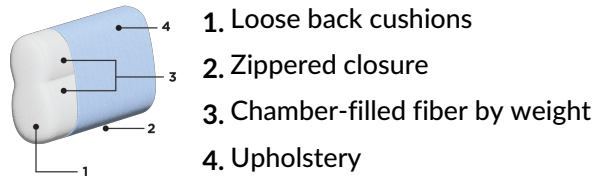

Fantasy

Gone are the days of old clunky sleeper sofas, with Fantasy enjoy a swift single motion open function to get from sitting mode to sleeping mode.

Level Function

The Level Function is our top mechanism that opens easily by lifting from the front and closes softly with gas spring assistance.

Shown as: FANT-CLV-GLAM/12-104/6-WA

Type	Product Options			Dimensions	Bed Size	Leg Options	
Sofa Sleeper				W: 86.5" D: 39.25" H: 35"	King 76 x 80"	 104/6 WA	 217/6 CR
	Rene 01	Rene 04	Cerona 02				
Loveseat Sleeper				W: 70.5" D: 39.25" H: 35"	Queen 60 x 80"	 104/6 WA	 217/6 CR
	Rene 01	Rene 04	Glamour 12				
			Cerona 02				
Loveseat Sleeper				W: 64.25" D: 39.25" H: 35"	Full XL 55 x 80"	 104/6 WA	 217/6 CR
	Rene 01	Rene 04					
Chair Sleeper				W: 40.25" D: 39.25" H: 35"	Cot 30 x 80"	 104/6 WA	 217/6 CR
	Rene 01	Rene 04					

Accessory

- + Perfect-fit mattress protector
- + Perfect-fit sheet set
- + Decoration cushion

Addons

- + Track Recliner

General Dimensions

A 35" B 39.25" C 26.5"
D 17.75" E 22.5" F 59.75"

Mattress Thickness: 5"
Depth open from wall: 89.75"