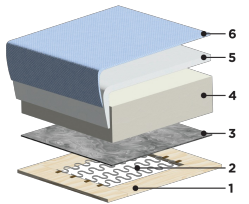

Addons

- + Track Recliner

1. Birch Plywood/ Nordic Spruce
2. No-Sag seat suspension
3. Felt layer for foam protection
4. 2.2lb cold cured medium HR foam
5. Polyester fiber padding
6. Upholstery