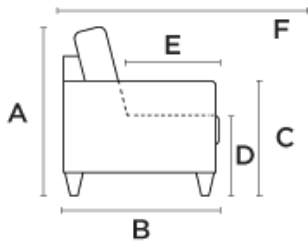

Shown as: ELLI-DHD-LEA/40-402/6-SMB

Type	Product Options	Dimensions	Bed Size	Leg Options
Sectional Sleeper	 Lea 40	W: 126" D: 44" H: 34.25"	King 76 x 80"	 402/6 SMB
Sectional Sleeper	 Lea 40	W: 109" D: 44" H: 34.25"	Queen 60 x 80"	 402/6 SMB
Sofa Sleeper	 Lea 40	W: 94.5" D: 44" H: 34.25"	King 76 x 80"	 402/6 SMB
Loveseat Sleeper	 Lea 40	W: 77.5" D: 44" H: 34.25"	Queen 60 x 80"	 402/6 SMB

1. Loose back cushion
2. Zippered closure
3. 2.2lb cold cured HR foam
4. Polyester padding
5. Upholstery

General Dimensions

A 34.25" B 44" C 24.5"
D 17.75" E 24.5" F 65"

Mattress Thickness: 5"
Depth open from wall: 91"