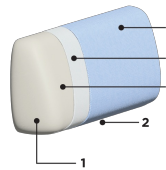

Elliot

A contemporary king size sleeper with ratchet head rests offer customized comfort no matter how tall you are.

Hybrid Deluxe Function

Hybrid Deluxe is a single motion mechanism that opens from the front with automatic backrest folding and self-stowing legs for a clean four-leg sofa appearance.

Shown as: ELLI-DHD-LEA/40-402/6-SMB

Type	Product Options	Dimensions	Bed Size	Leg Options
Sectional Sleeper	 Lea 40	W: 126" D: 44" H: 34.25"	King 76 x 80"	 402/6 SMB
Sectional Sleeper	 Lea 40	W: 109" D: 44" H: 34.25"	Queen 60 x 80"	 402/6 SMB
Sofa Sleeper	 Lea 40	W: 94.5" D: 44" H: 34.25"	King 76 x 80"	 402/6 SMB
Loveseat Sleeper	 Lea 40	W: 77.5" D: 44" H: 34.25"	Queen 60 x 80"	 402/6 SMB

Accessory

- + Perfect-fit mattress protector
- + Perfect-fit sheet set
- + Decoration Cushion

Addons

- + Track Recliner

1. Birch Plywood/ Nordic Spruce
2. No-Sag seat suspension
3. Felt layer for foam protection
4. 2.2lb cold cured medium HR foam
5. Polyester fiber padding
6. Upholstery

1. Loose back cushion
2. Zippered closure
3. 2.2lb cold cured HR foam
4. Polyester padding
5. Upholstery

General Dimensions

A 34.25" B 44" C 24.5"
D 17.75" E 24.5" F 65"

Mattress Thickness: 5"
Depth open from wall: 91"