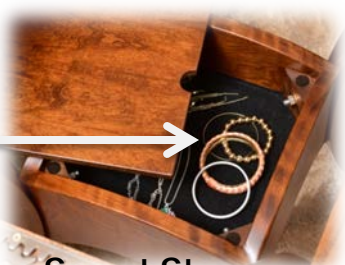

Pub Chairs Available -add 25% to regular height chairs

Item: FN642-S
Fort Knox Side Chair
Height: 41"
Width: 19½"
Depth: 18"

Item: FN643-A
Fort Knox Arm Chair
Height: 41"
Width: 25"
Depth: 18"

Secret Storage