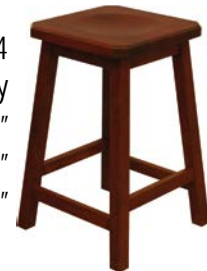

Item: FN642-S24
Fort Knox 24" Stationary
Height: 41"
Width: 19½"
Depth: 18"

Item: FN642-S24SW
Fort Knox 24" Memory Swivel
Height: 42"
Width: 19½"
Depth: 18"

Item: FN642-S30
Fort Knox 30" Stationary
Height: 41"
Width: 19½"
Depth: 18"

Item: FN642-S30SW
Fort Knox 30" Memory Swivel
Height: 42"
Width: 19½"
Depth: 18"

FORT KNOX

Barstools come standard in 24" stationary
Available in 30" Stationary for Free
Fabric & Leather Seats Not Available on barstools

Item: IS1044-24
24" Stationary
Height: 24"
Width: 17"
Depth: 10"

Item: IS2044-24
24" Stationary
Height: 24"
Width: 18"
Depth: 18"

Item: IS2011-24
24" Stationary
Height: 24"
Width: 14½"
Depth: 14½"

Item: IS1011-24
24" Stationary
Height: 24"
Width: 16"
Depth: 9¾"