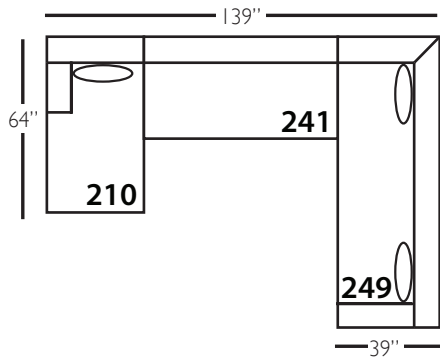

Everleigh Sectional