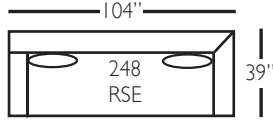

Pieces shown: P608-244 and P608-249

Overall Height: 36"   Seat Height: 22"   Seat Depth: 24"   Arm Height: 28"

# Everleigh Sectional

P608-041 - LAL

P608-118 - RSE  
P608-119 - LSE

P608-114 - RSE  
P608-115 - LSE

P608-241 - LAL

P608-248 - RSE  
P608-249 - LSE

P608-244 - RSE  
P608-245 - LSE

P608-210 - RSC  
P608-211 - LSC