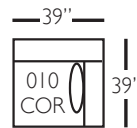

Pieces shown: P608-244 and P608-249

Overall Height: 36"   Seat Height: 22"   Seat Depth: 24"   Arm Height: 28"

# Everleigh Sectional

P608-041 - LAL

P608-118 - RSE  
P608-119 - LSE

P608-114 - RSE  
P608-115 - LSE

P608-241 - LAL

P608-248 - RSE  
P608-249 - LSE

P608-244 - RSE  
P608-245 - LSE

P608-210 - RSC  
P608-211 - LSC