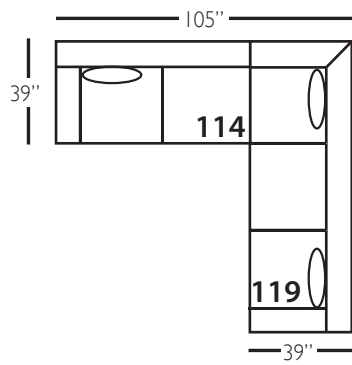

Everleigh Sectional