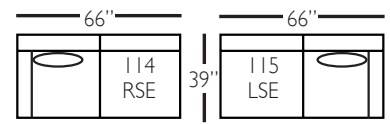

Pieces shown: P608-244 and P608-249

Overall Height: 36"   Seat Height: 22"   Seat Depth: 24"   Arm Height: 28"

# Everleigh Sectional

P608-041 - LAL

P608-118 - RSE  
P608-119 - LSE

P608-114 - RSE  
P608-115 - LSE

P608-241 - LAL

P608-248 - RSE  
P608-249 - LSE

P608-244 - RSE  
P608-245 - LSE

P608-210 - RSC  
P608-211 - LSC