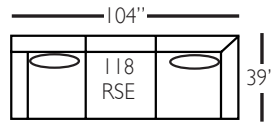

P608-118 - RSE
P608-119 - LSE