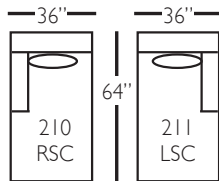

# Everleigh Sectional

Shown in fabric 18144-43. Latte wood finish.

Pieces shown: P608-114 and P608-119

Overall Height: 36"   Seat Height: 22"   Seat Depth: 24"   Arm Height: 28"

Shown in fabric 12116-04. Washed Oak wood finish.

Pieces shown: P608-244 and P608-249

Overall Height: 36"   Seat Height: 22"   Seat Depth: 24"   Arm Height: 28"

# Everleigh Sectional

P608-041 - LAL

P608-118 - RSE  
P608-119 - LSE

P608-114 - RSE  
P608-115 - LSE

P608-241 - LAL

P608-248 - RSE  
P608-249 - LSE

P608-244 - RSE  
P608-245 - LSE

P608-210 - RSC  
P608-211 - LSC