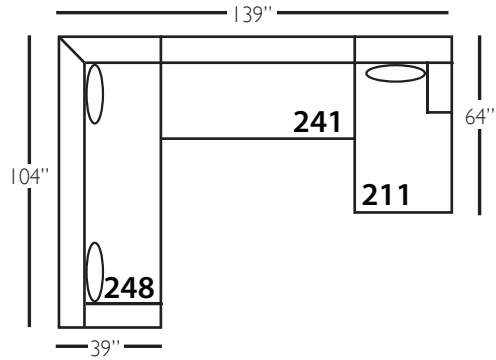

Everleigh Sectional