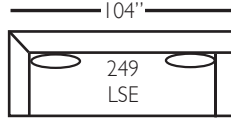

Pieces shown: P608-244 and P608-249

Overall Height: 36"   Seat Height: 22"   Seat Depth: 24"   Arm Height: 28"

# Everleigh Sectional

P608-041 - LAL

P608-118 - RSE  
P608-119 - LSE

P608-114 - RSE  
P608-115 - LSE

P608-241 - LAL

P608-248 - RSE  
P608-249 - LSE

P608-244 - RSE  
P608-245 - LSE

P608-210 - RSC  
P608-211 - LSC