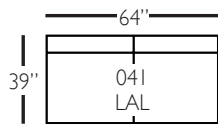

Everleigh Sectional

P608-041 - LAL