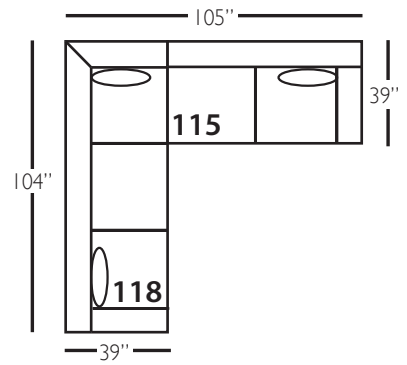

Everleigh Sectional