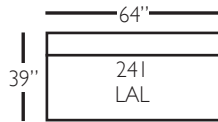

Pieces shown: P608-244 and P608-249

Overall Height: 36"   Seat Height: 22"   Seat Depth: 24"   Arm Height: 28"

# Everleigh Sectional

P608-041 - LAL

P608-118 - RSE  
P608-119 - LSE

P608-114 - RSE  
P608-115 - LSE

P608-241 - LAL

P608-248 - RSE  
P608-249 - LSE

P608-244 - RSE  
P608-245 - LSE

P608-210 - RSC  
P608-211 - LSC