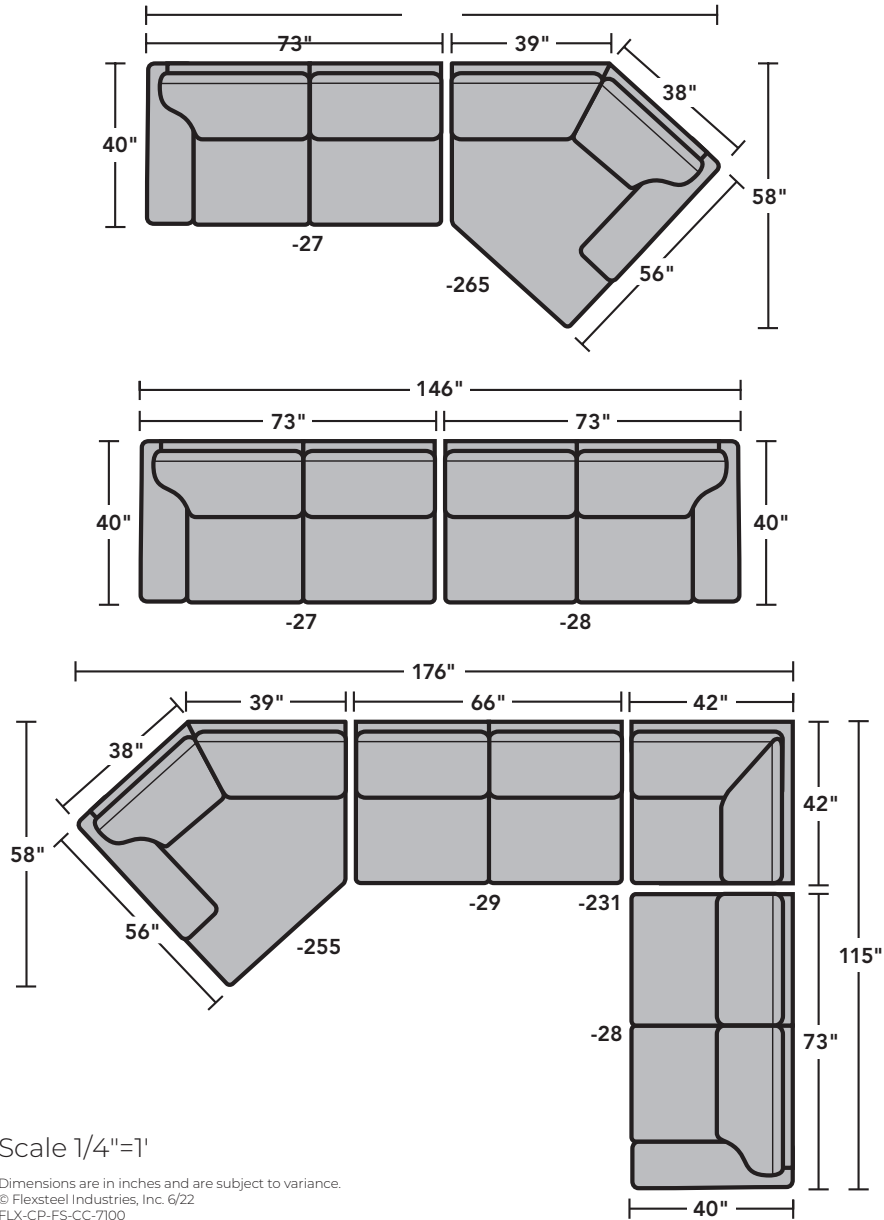

7100 Randall Sectional | Components & Configurations

Sectionals

Sample Configurations

Scale 1/4"=1'

Dimensions are in inches and are subject to variance.
© Flexsteel Industries, Inc. 6/22
FLX-CP-FS-CC-7100