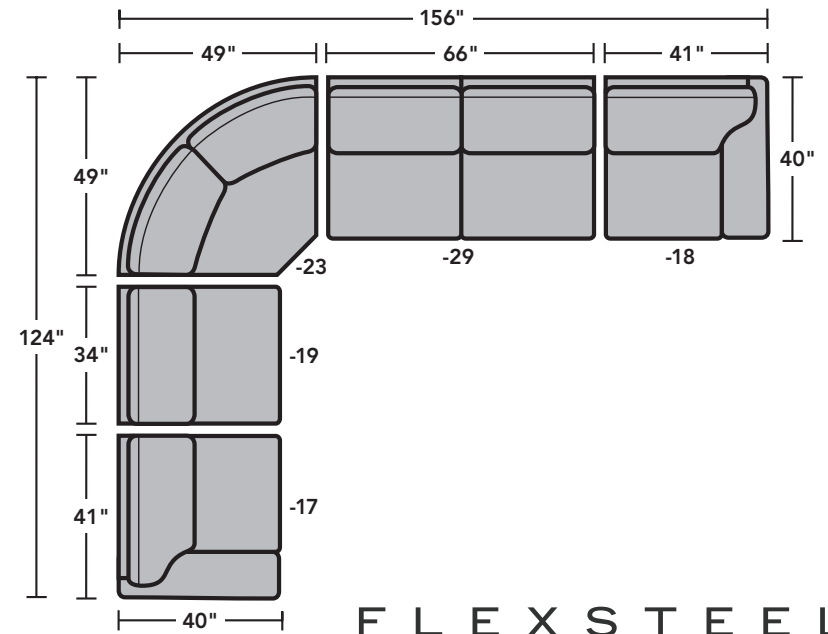

7100 Randall Sectional | Components & Configurations

Sectionals

Sample Configurations

Scale 1/4"=1'

Dimensions are in inches and are subject to variance.
© Flexsteel Industries, Inc. 6/22
FLX-CP-FS-CC-7100