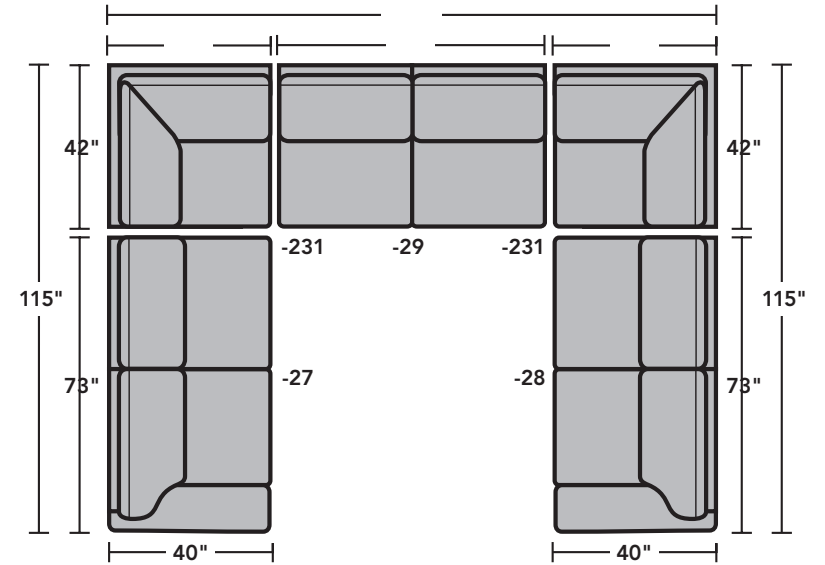

7100 Randall Sectional | Components & Configurations

Sectionals

Sample Configurations

Scale 1/4"=1'

Dimensions are in inches and are subject to variance.
© Flexsteel Industries, Inc. 6/22
FLX-CP-FS-CC-7100