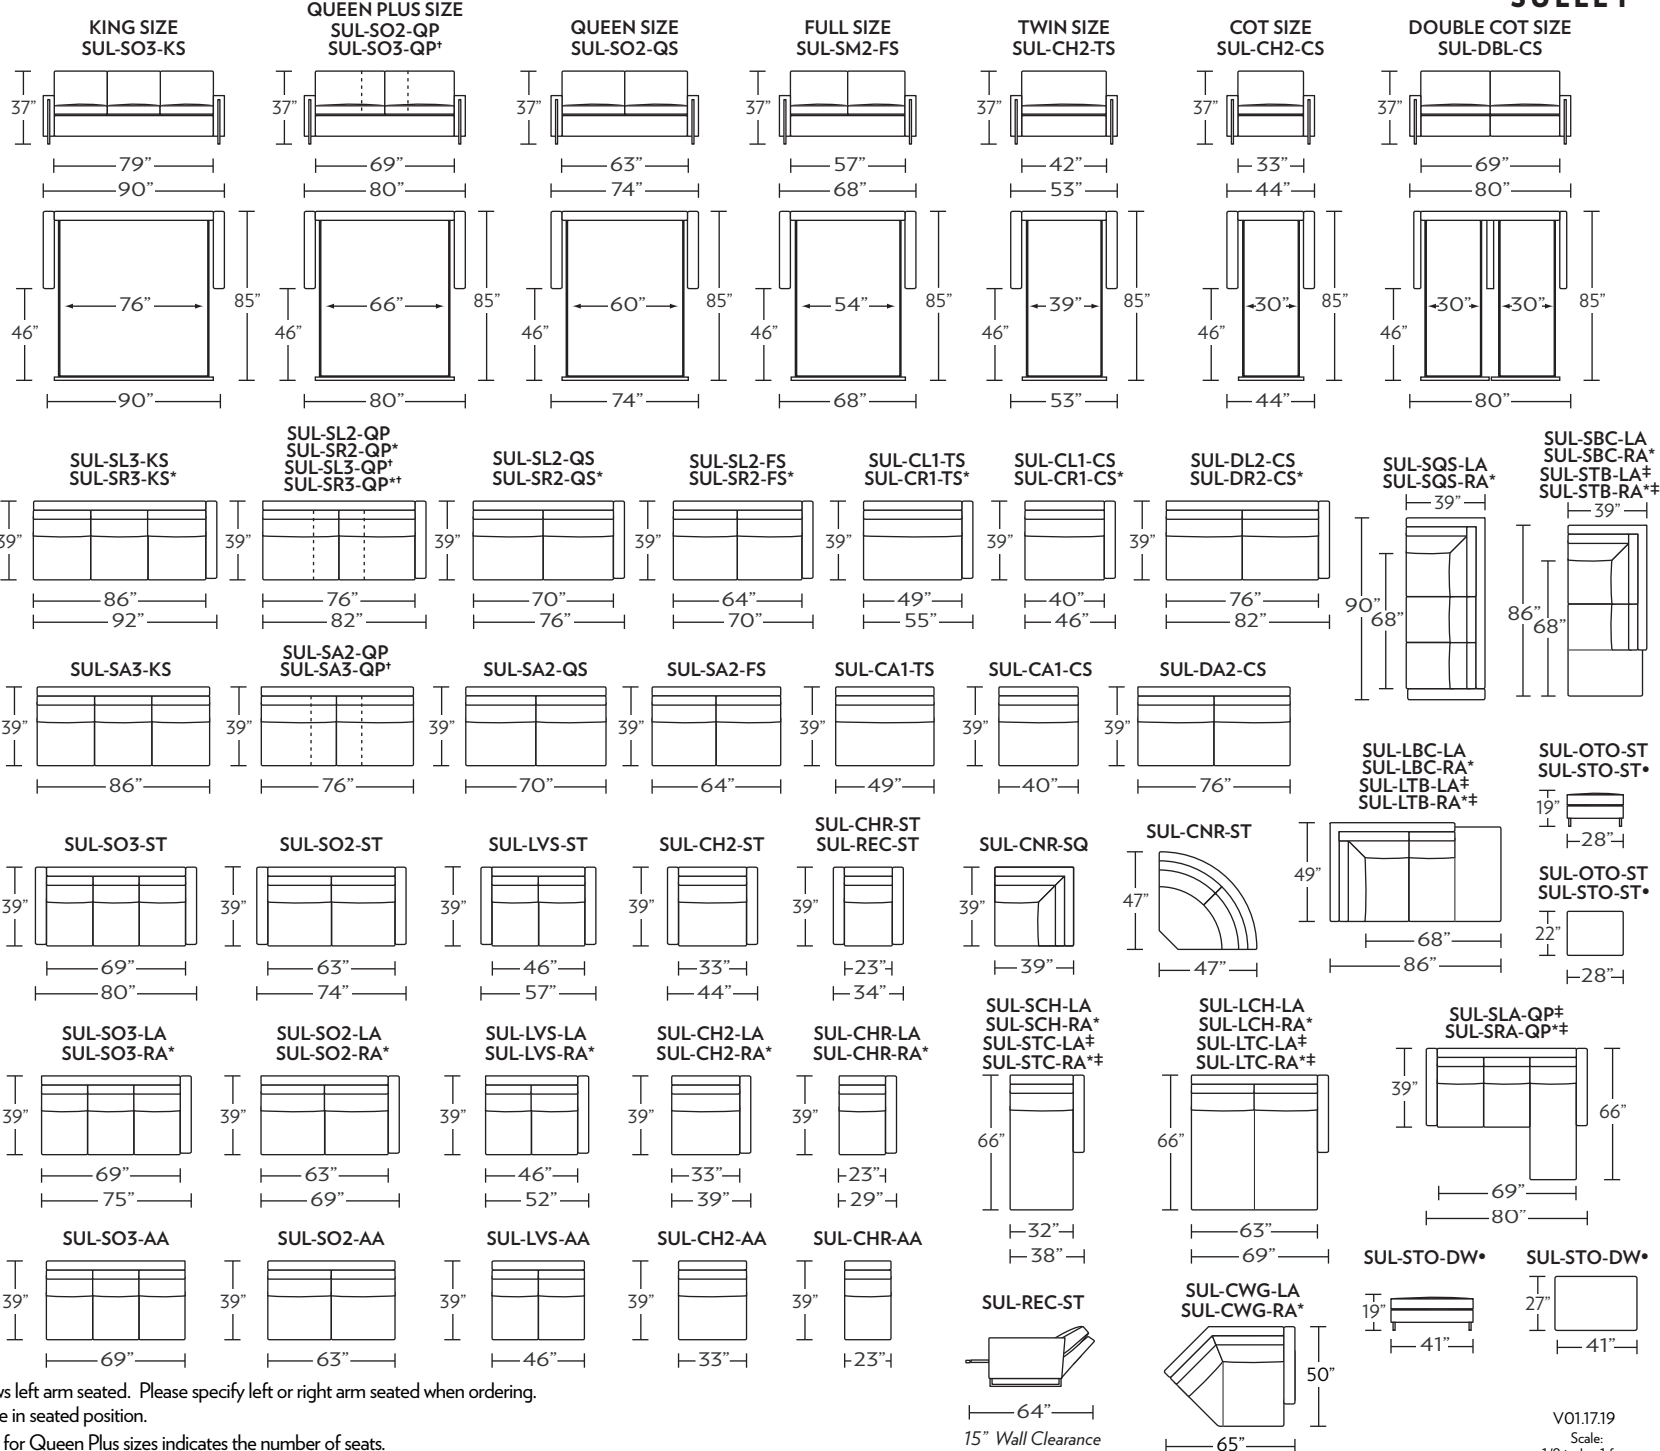

SULLEY

Standard Comfort Sleeper®

Features:

- Featuring the patented Tiffany 24/7™ platform sleep system
- Room to stretch out with true 80 inches of bedroom-length sleeping surface
- Ultimate comfort on four inches of plush, high-density foam mattress
- Zero wall clearance
- Quick-ship delivery
- Double-needle top-stitch
- High-density, high-resiliency foam seat cushions
- Loose back and seat cushions
- Lifetime warranty on frame
- 10-year mechanism warranty
- Brushed stainless steel leg

* Picture shows left arm seated. Please specify left or right arm seated when ordering.

All orders are in seated position.

† Dotted lines for Queen Plus sizes indicates the number of seats.

All dimensions are approximate and subject to change.

‡ Chaise lifts up to reveal hidden storage space. • Storage