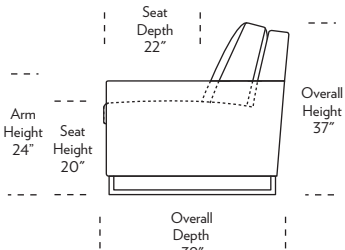

SULLEY

Standard Comfort Sleeper®

Features:

- Featuring the patented Tiffany 24/7™ platform sleep system
- Room to stretch out with true 80 inches of bedroom-length sleeping surface
- Ultimate comfort on four inches of plush, high-density foam mattress
- Zero wall clearance
- Quick-ship delivery
- Double-needle top-stitch
- High-density, high-resiliency foam seat cushions
- Loose back and seat cushions
- Lifetime warranty on frame
- 10-year mechanism warranty
- Brushed stainless steel leg

* Picture shows left arm seated. Please specify left or right arm seated when ordering.

All orders are in seated position.

† Dotted lines for Queen Plus sizes indicates the number of seats.

All dimensions are approximate and subject to change.

‡ Chaise lifts up to reveal hidden storage space. • Storage