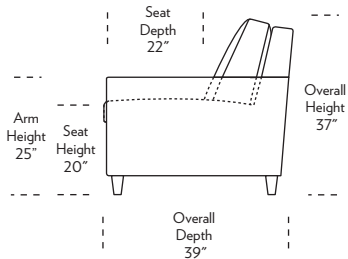

CONLEY

Standard Comfort Sleeper®

Features:

- Featuring the patented Tiffany 24/7™ platform sleep system
- Room to stretch out with true 80 inches of bedroom-length sleeping surface
- Ultimate comfort on four inches of plush, high-density foam mattress
- Zero wall clearance
- Quick-ship delivery
- Single-needle top-stitch
- High-density, high-resiliency foam seat cushions
- Loose back and seat cushions
- Lifetime warranty on frame
- 10-year mechanism warranty

Mattress Options:

- Premier with Crypton™ ticking
- Gel
- Tempur-Pedic®

Options:

- High-density, high-resiliency foam seat cushions encased in down and down back cushions available
- Wood legs available in Acorn, Espresso, or Walnut finish
- Nailhead trim available in Antique Brass, Chrome or Pewter finish (arms and deck)

Please use actual leather, fabric, Crypton®, Sunbrella® and Ultrasuede® swatches when specifying furniture as the colors shown may vary due to the printing process.

* Picture shows left arm seated. Please specify left or right arm seated when ordering.

All orders are in seated position.

† Dotted lines for Queen Plus sizes indicates the number of seats.

All dimensions are approximate and subject to change.

‡ Chaise lifts up to reveal hidden storage space. • Storage