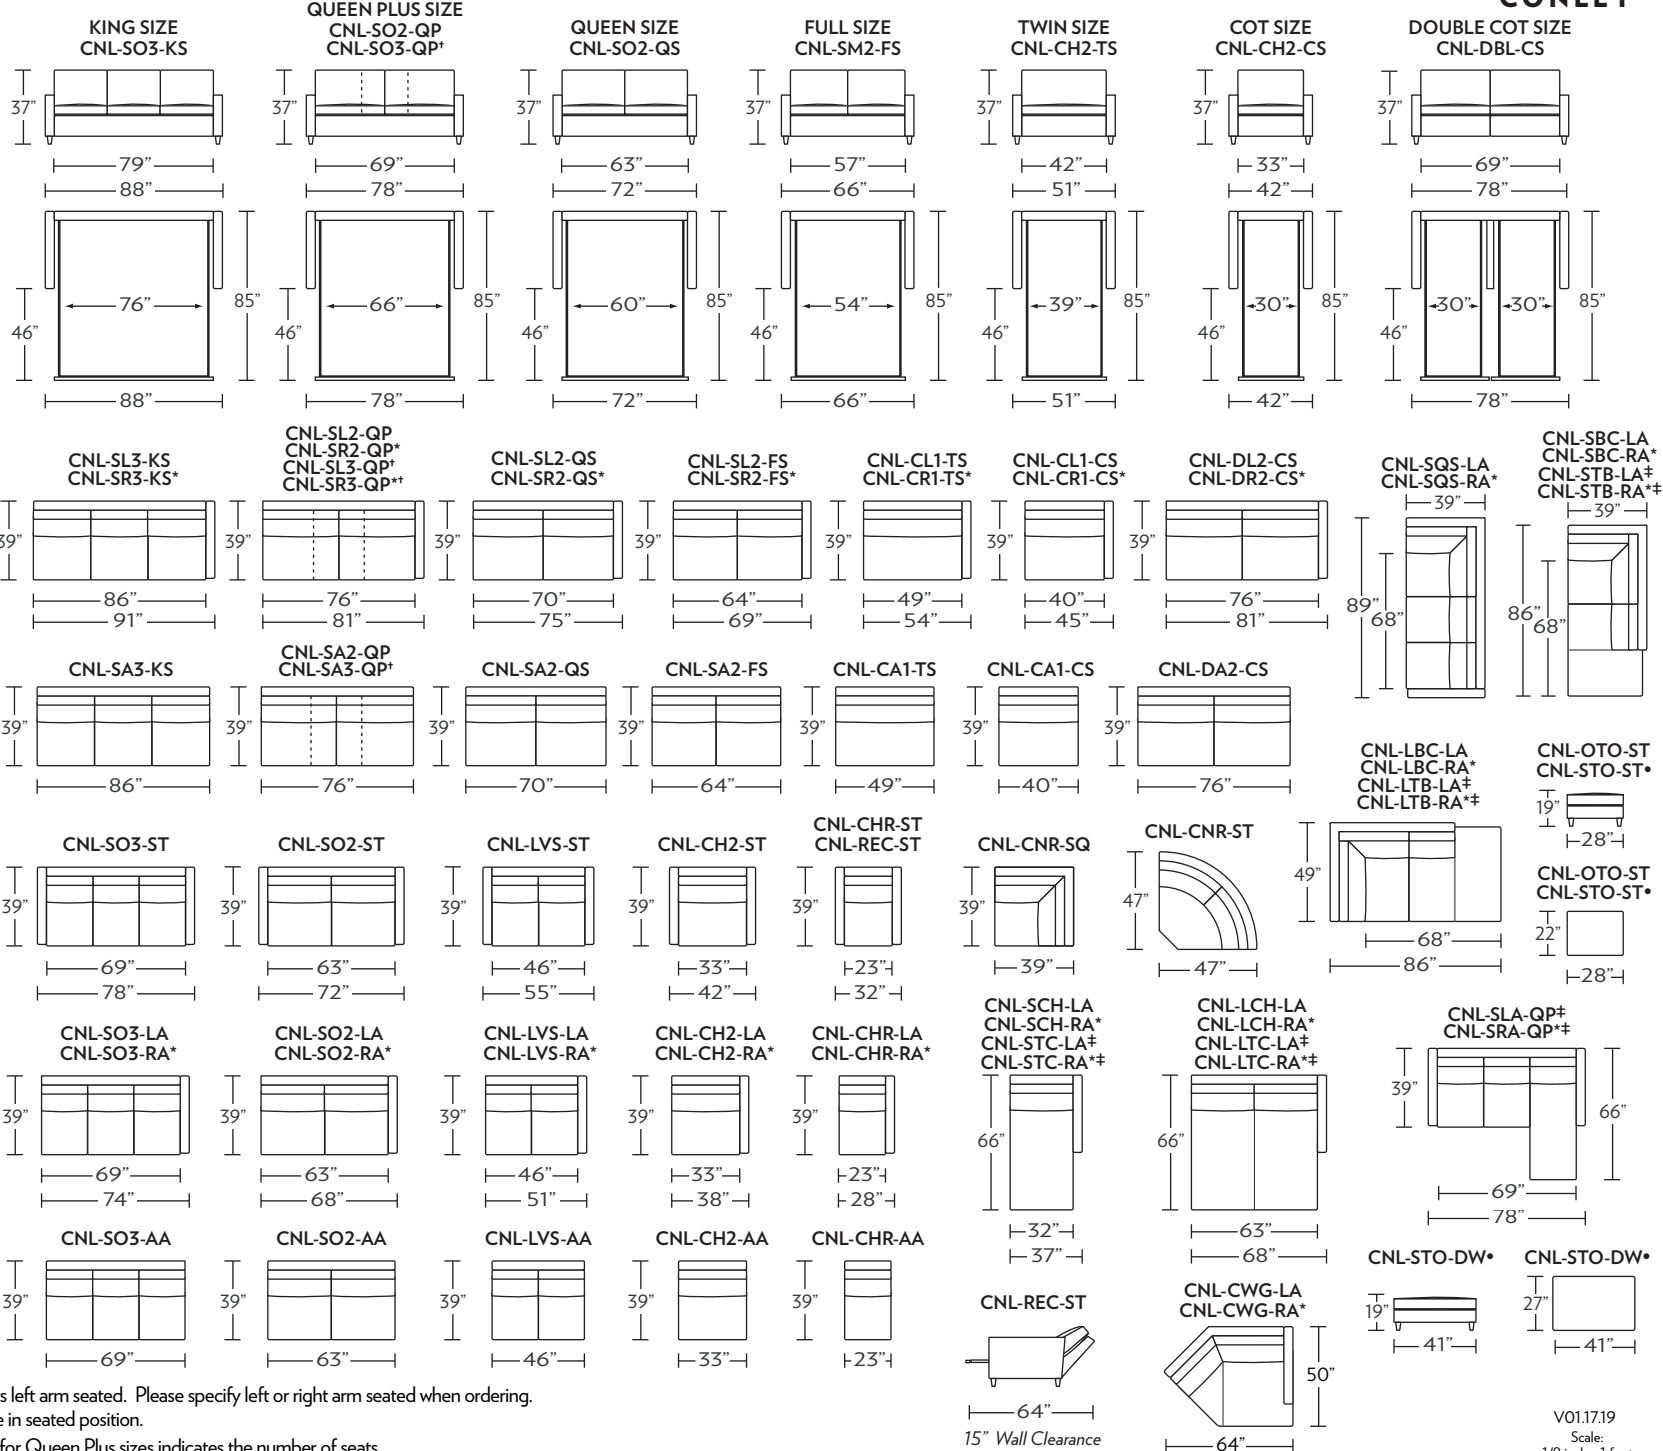

CONLEY

Standard Comfort Sleeper®

Features:

- Featuring the patented Tiffany 24/7™ platform sleep system
- Room to stretch out with true 80 inches of bedroom-length sleeping surface
- Ultimate comfort on four inches of plush, high-density foam mattress
- Zero wall clearance
- Quick-ship delivery
- Single-needle top-stitch
- High-density, high-resiliency foam seat cushions
- Loose back and seat cushions
- Lifetime warranty on frame
- 10-year mechanism warranty

Mattress Options:

- Premier with Crypton™ ticking
- Gel
- Tempur-Pedic®

Options:

- High-density, high-resiliency foam seat cushions encased in down and down back cushions available
- Wood legs available in Acorn, Espresso, or Walnut finish
- Nailhead trim available in Antique Brass, Chrome or Pewter finish (arms and deck)

Please use actual leather, fabric, Crypton®, Sunbrella® and Ultrasuede® swatches when specifying furniture as the colors shown may vary due to the printing process.

* Picture shows left arm seated. Please specify left or right arm seated when ordering.

All orders are in seated position.

† Dotted lines for Queen Plus sizes indicates the number of seats.

All dimensions are approximate and subject to change.

‡ Chaise lifts up to reveal hidden storage space. • Storage