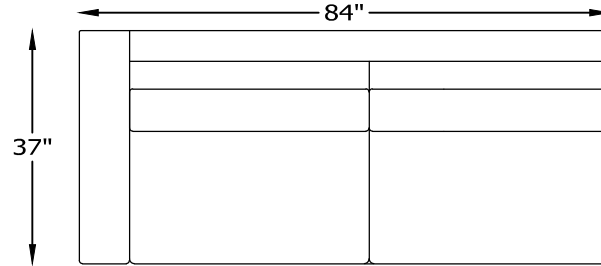

ALBA SERIES

117804C
CHAIR

117817L ONE ARM SOFA
*SHOWN AS LEFT

117818L ONE ARM
SOFA W/ RETURN
*SHOWN AS LEFT

Scale: 3/8" = 1'-0"

*NOTE: L or R is determined by facing the piece.

This schematic is current as of 06/20/2017

Lazar reserves the right to change dimensions and/or product offered.

A more recent schematic may be available for this series at Lazarind.com