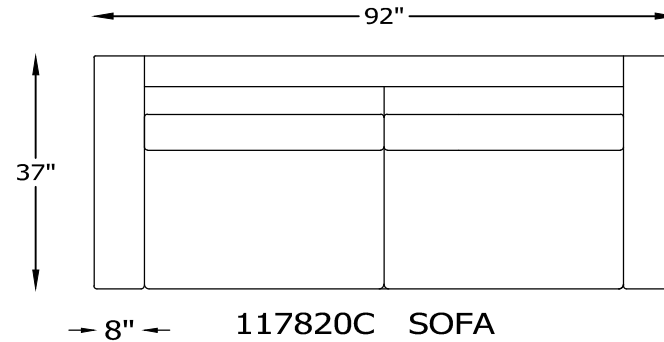

ALBA SERIES

117804C
CHAIR

117817L ONE ARM SOFA
*SHOWN AS LEFT

117818L ONE ARM
SOFA W/ RETURN
*SHOWN AS LEFT

Scale: 3/8" = 1'-0"

*NOTE: L or R is determined by facing the piece.

This schematic is current as of 06/20/2017

Lazar reserves the right to change dimensions and/or product offered.

A more recent schematic may be available for this series at Lazarind.com