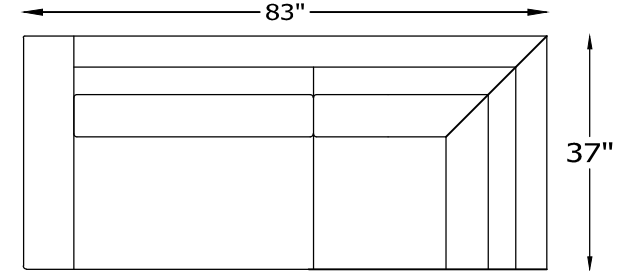

ALBA SERIES

117804C
CHAIR

117817L ONE ARM SOFA
*SHOWN AS LEFT

117818L ONE ARM
SOFA W/ RETURN
*SHOWN AS LEFT

Scale: 3/8" = 1'-0"

*NOTE: L or R is determined by facing the piece.

This schematic is current as of 06/20/2017

Lazar reserves the right to change dimensions and/or product offered.

A more recent schematic may be available for this series at Lazarind.com