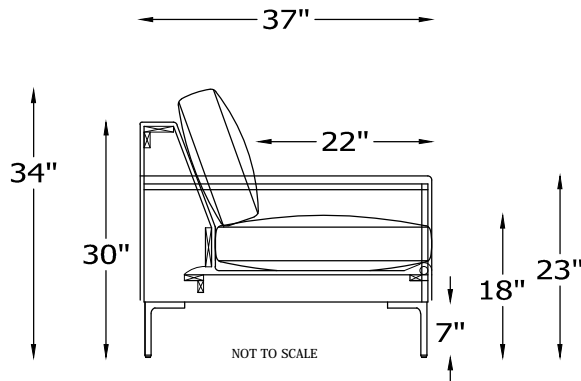

ALBA SERIES

117804C
CHAIR

117817L ONE ARM SOFA
*SHOWN AS LEFT

117818L ONE ARM
SOFA W/ RETURN
*SHOWN AS LEFT

Scale: 3/8" = 1'-0"

*NOTE: L or R is determined by facing the piece.

This schematic is current as of 06/20/2017

Lazar reserves the right to change dimensions and/or product offered.

A more recent schematic may be available for this series at Lazarind.com