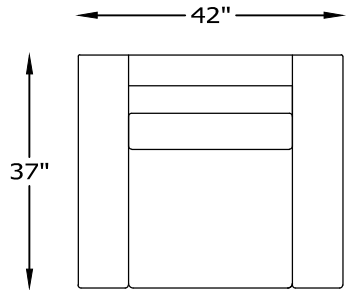

ALBA SERIES

117804C
CHAIR

117817L ONE ARM SOFA
*SHOWN AS LEFT

117818L ONE ARM
SOFA W/ RETURN
*SHOWN AS LEFT

Scale: 3/8" = 1'-0"

*NOTE: L or R is determined by facing the piece.

This schematic is current as of 06/20/2017

Lazar reserves the right to change dimensions and/or product offered.

A more recent schematic may be available for this series at Lazarind.com