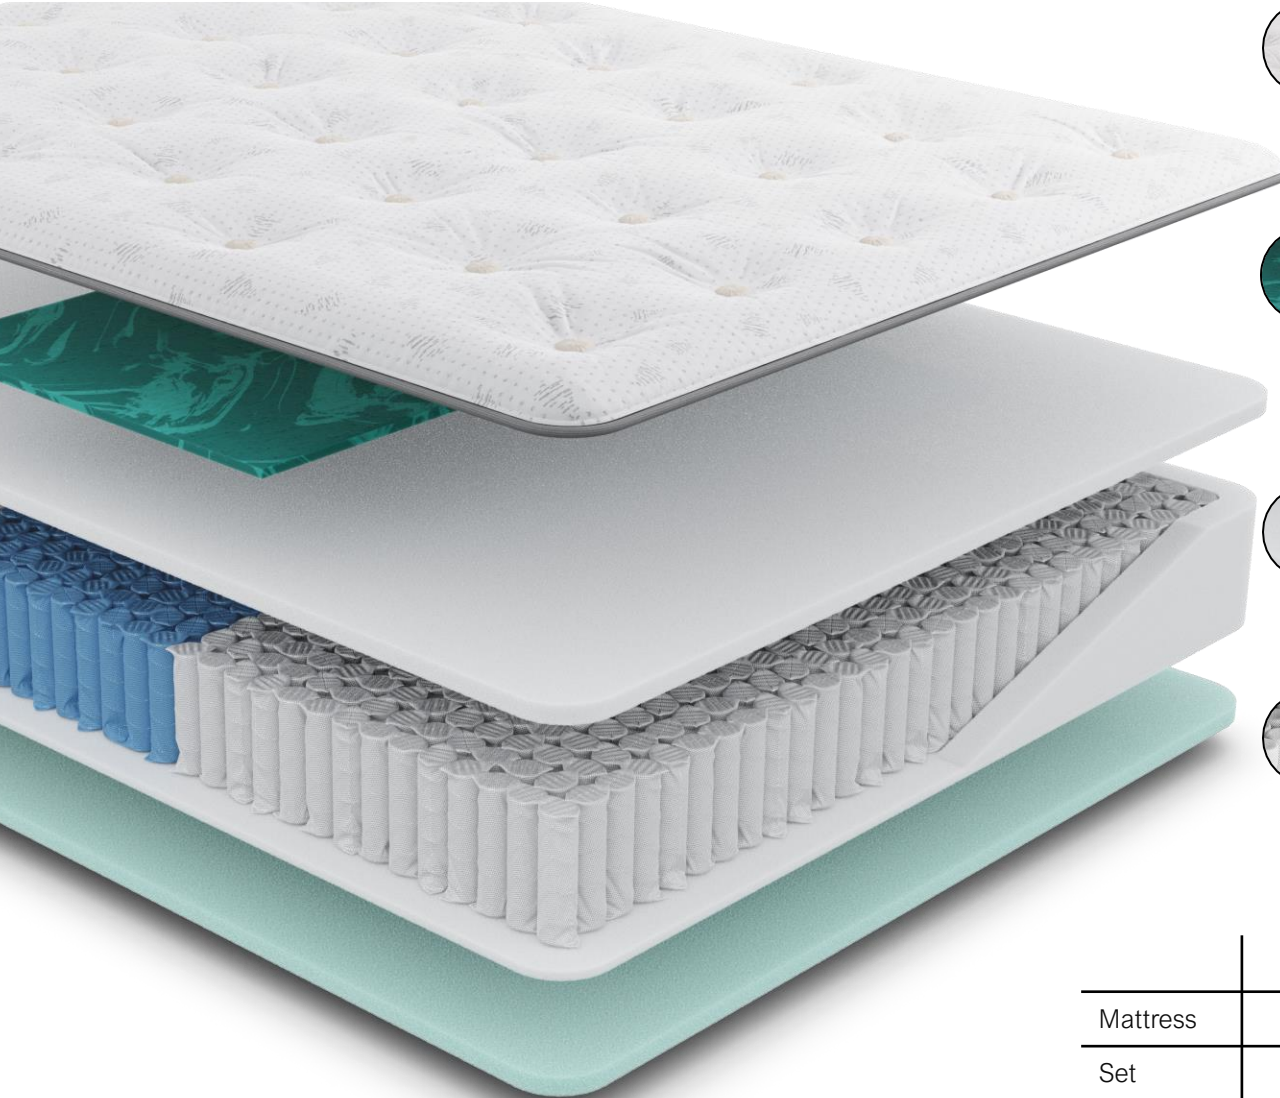

Heavenly

Heavenly Tight Top

Hand-Tufted Tencel™ Fabric:

PINNACLE OF QUALITY

The hallmark of the luxury mattress. We take the extra time to tuft by hand so that not only you get to sleep longer but your mattress will also last longer.

Cool Gel Memory Foam:

PRESSURE RELIEVING

Adapts to your body contours providing comfort & support for proper spinal alignment and pressure relief while allowing heat to move away from the body to keep you cool and comfortable.

CertiPUR HD Comfort Layer:

HEALTHY COMFORT

Gives your body the support it needs for proper spinal alignment and is made with open cell technology for lasting comfort that sleeps cool.

Individually Wrapped Coils:

Cool Copper Memory Foam:
PRESSURE RELIEVING

Copper infused memory foam regulates temperature for deeper sleep by drawing excess heat away from your body while absorbing pressure so you can sleep undisturbed without tossing and turning.