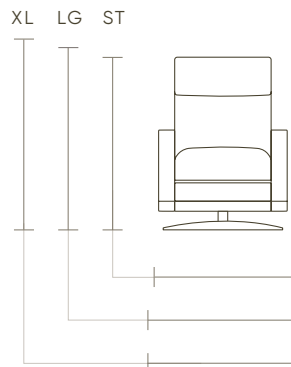

CUMULUS
shown in mojave coffee

SPECS

SEAT DEPTH
20" - 23"

SEAT HEIGHT
17" - 20"

OVERALL HEIGHT
36" - 45"

OVERALL DEPTH
CLOSED
34" - 39"

COMFORT AIR

OVERALL DEPTH
OPEN
52" - 56"

WALL CLEARANCE
14" - 18"

COMFORT AIR ECHO

OVERALL DEPTH
OPEN
62" - 66"

WALL CLEARANCE
16" - 18"

Scan to view
all recliners

SIZE OPTIONS

COMFORT AIR:
ST: H 36"-38" | W 28"-34"
LG: H 38"-40" | W 30"-36"
XL: H 40"-42" | W 30"-36"

COMFORT AIR ECHO:
ST: H 38"-41" | W 28"-34"
LG: H 40"-43" | W 30"-36"
XL: H 42"-45" | W 30"-36"

ST: Recommended height: 4'8"+
LG: Recommended height: 5'5"+
XL: Recommended height: 6'+

design your
COMFORT AIR