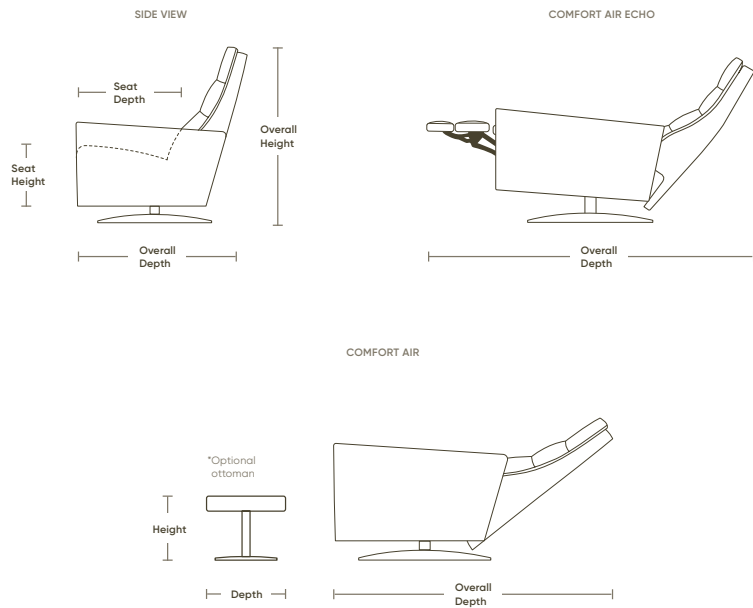

RAINIER

ST Height 36" | Width 28" | Depth 36"
LG Height 38" | Width 30" | Depth 38"
XL Height 40" | Width 30" | Depth 39"

STRATUS

ST Height 38" | Width 28" | Depth 36"
LG Height 40" | Width 30" | Depth 38"
XL Height 42" | Width 30" | Depth 39"

EXPERIENCE MODERN LOUNGING

A modern take on the classic rocking chair, the Comfort Air and Comfort Air Echo take relaxation to a new level. Featuring patented, innovative swivel, rocking, and gliding technology that allows the chair to move with your body, these chairs are the perfect blend of form and function, creating an unparalleled seating experience that adapts to your every need.

CUMULUS
shown in mojave coffee

SPECS

SEAT DEPTH
20" - 23"

SEAT HEIGHT
17" - 20"

OVERALL HEIGHT
36" - 45"

OVERALL DEPTH
CLOSED
34" - 39"

COMFORT AIR

OVERALL DEPTH
OPEN
52" - 56"

WALL CLEARANCE
14" - 18"

COMFORT AIR ECHO

OVERALL DEPTH
OPEN
62" - 66"

WALL CLEARANCE
16" - 18"

Scan to view
all recliners

SIZE OPTIONS

COMFORT AIR:
ST: H 36"-38" | W 28"-34"
LG: H 38"-40" | W 30"-36"
XL: H 40"-42" | W 30"-36"