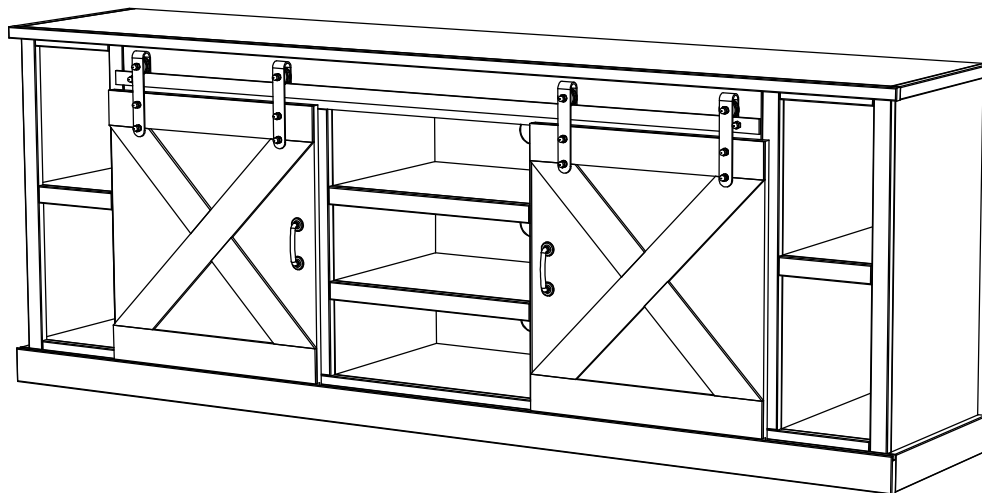

# Legends Furniture

FH1425

Some Items In The List To The Right  
May Not Show In The Diagrams Below.

PART NUMBER	DESCRIPTION
FH1425-K	FH1425 Luan Backing
FH1425-HA-RLQ	FH1425 S/A Left Knotty Alder Barn Door
47893	47893 Knotty Alder MDF Door
84336	84336 Farmhouse Door Roller Bracket
84337	84327 5/16-18 x 1-1/4" Socket Head Black
84338	84338 Acorn Nut 5/16-18 Black
84339	84339 Flat Washer 5/16" Diameter Black
84340	84340 Lock Washer 5/16" Diameter Black
FH1425-HA-RRQ	FH1425 S/A Right Knotty Alder Barn Door
47893	47893 Knotty Alder MDF Door
84336	84336 Farmhouse Door Roller Bracket
84337	84327 5/16-18 x 1-1/4" Socket Head Black
84338	84338 Acorn Nut 5/16-18 Black
84339	84339 Flat Washer 5/16" Diameter Black
84340	84340 Lock Washer 5/16" Diameter Black
84323	84323 Dark Antique Brass Drawer Pull
84335	84335 Farmhouse Door Track
84337	84327 5/16-18 x 1-1/4" Socket Head Black
84339	84339 Flat Washer 5/16" Diameter Black
84214	Furniture Tipping Restraint Kit

PART NUMBER	DESCRIPTION
FH1925-KB	FH1925 Bottom Luan Backing
FH1925-KT	FH1925 Top Luan Backing
84214	Furniture Tipping Restraint Kit