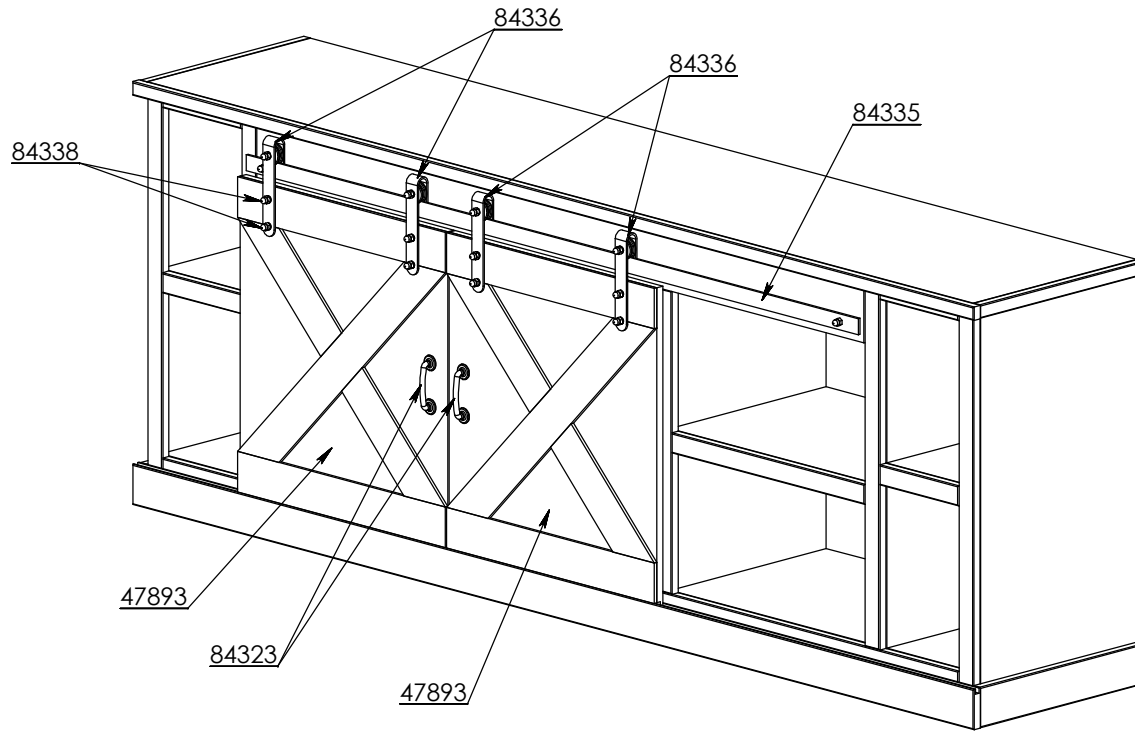

# Legends Furniture

FH1425

Some Items In The List To The Right  
May Not Show In The Diagrams Below.

PART NUMBER	DESCRIPTION
FH1425-K	FH1425 Luan Backing
FH1425-HA-RLQ	FH1425 S/A Left Knotty Alder Barn Door
47893	47893 Knotty Alder MDF Door
84336	84336 Farmhouse Door Roller Bracket
84337	84327 5/16-18 x 1-1/4" Socket Head Black
84338	84338 Acorn Nut 5/16-18 Black
84339	84339 Flat Washer 5/16" Diameter Black
84340	84340 Lock Washer 5/16" Diameter Black
FH1425-HA-RRQ	FH1425 S/A Right Knotty Alder Barn Door
47893	47893 Knotty Alder MDF Door
84336	84336 Farmhouse Door Roller Bracket
84337	84327 5/16-18 x 1-1/4" Socket Head Black
84338	84338 Acorn Nut 5/16-18 Black
84339	84339 Flat Washer 5/16" Diameter Black
84340	84340 Lock Washer 5/16" Diameter Black
84323	84323 Dark Antique Brass Drawer Pull
84335	84335 Farmhouse Door Track
84337	84327 5/16-18 x 1-1/4" Socket Head Black
84339	84339 Flat Washer 5/16" Diameter Black
84214	Furniture Tipping Restraint Kit

PART NUMBER	DESCRIPTION
FH1925-KB	FH1925 Bottom Luan Backing
FH1925-KT	FH1925 Top Luan Backing
84214	Furniture Tipping Restraint Kit