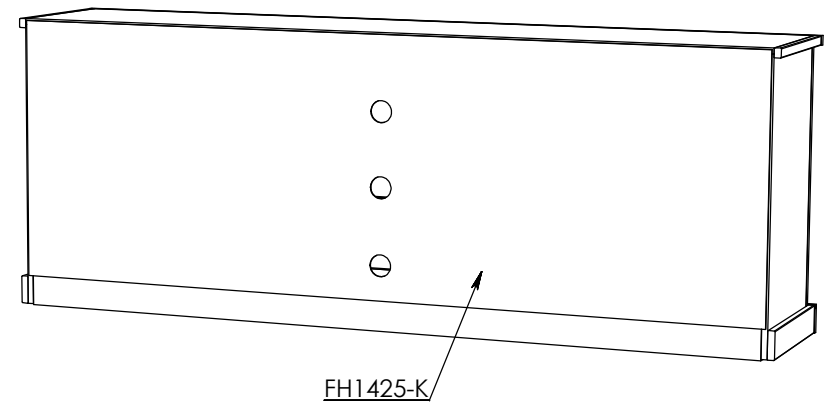

# Legends Furniture

FH1425

Some Items In The List To The Right  
May Not Show In The Diagrams Below.

PART NUMBER	DESCRIPTION
FH1425-K	FH1425 Luan Backing
FH1425-HA-RLQ	FH1425 S/A Left Knotty Alder Barn Door
47893	47893 Knotty Alder MDF Door
84336	84336 Farmhouse Door Roller Bracket
84337	84327 5/16-18 x 1-1/4" Socket Head Black
84338	84338 Acorn Nut 5/16-18 Black
84339	84339 Flat Washer 5/16" Diameter Black
84340	84340 Lock Washer 5/16" Diameter Black
FH1425-HA-RRQ	FH1425 S/A Right Knotty Alder Barn Door
47893	47893 Knotty Alder MDF Door
84336	84336 Farmhouse Door Roller Bracket
84337	84327 5/16-18 x 1-1/4" Socket Head Black
84338	84338 Acorn Nut 5/16-18 Black
84339	84339 Flat Washer 5/16" Diameter Black
84340	84340 Lock Washer 5/16" Diameter Black
84323	84323 Dark Antique Brass Drawer Pull
84335	84335 Farmhouse Door Track
84337	84327 5/16-18 x 1-1/4" Socket Head Black
84339	84339 Flat Washer 5/16" Diameter Black
84214	Furniture Tipping Restraint Kit

PART NUMBER	DESCRIPTION
FH1925-KB	FH1925 Bottom Luan Backing
FH1925-KT	FH1925 Top Luan Backing
84214	Furniture Tipping Restraint Kit