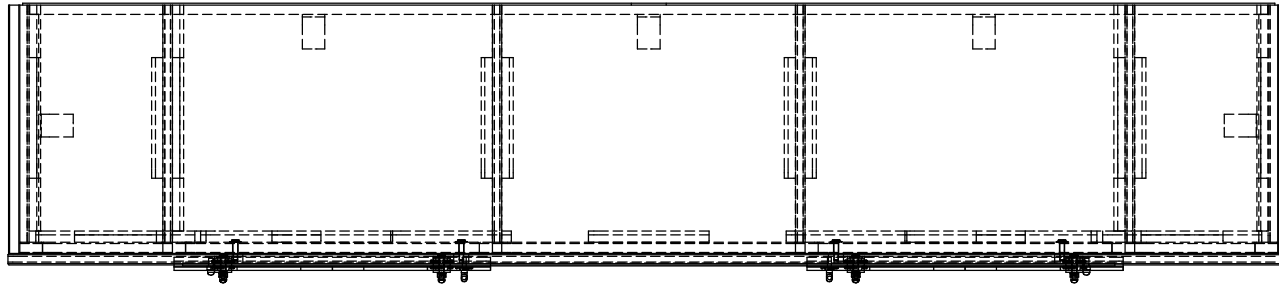

# Legends Furniture

Part # FH1425

Part Description: FH1425 Farmhouse 85" TV Console

Date: 09/23/2016

Material: Assembly

Width: 85 1/16"

Height: 31 1/2"

Depth: 17 3/8"

# Legends Furniture

Part # FH1925

Part Description: FH1925 Farmhouse 85" Super Hutch

Date: 09/26/2016

Material: Assembly

Width: 85 1/16"

Height: 54 1/4"

Depth: 12 7/8"