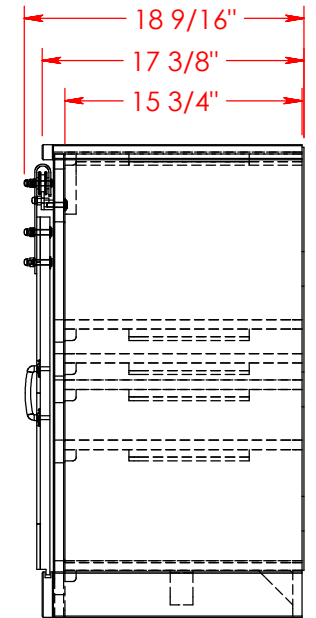

# Legends Furniture

Part # FH1425

Part Description: FH1425 Farmhouse 85" TV Console

Date: 09/23/2016

Material: Assembly

Width: 85 1/16"

Height: 31 1/2"

Depth: 17 3/8"

# Legends Furniture

Part # FH1925

Part Description: FH1925 Farmhouse 85" Super Hutch

Date: 09/26/2016

Material: Assembly

Width: 85 1/16"

Height: 54 1/4"

Depth: 12 7/8"