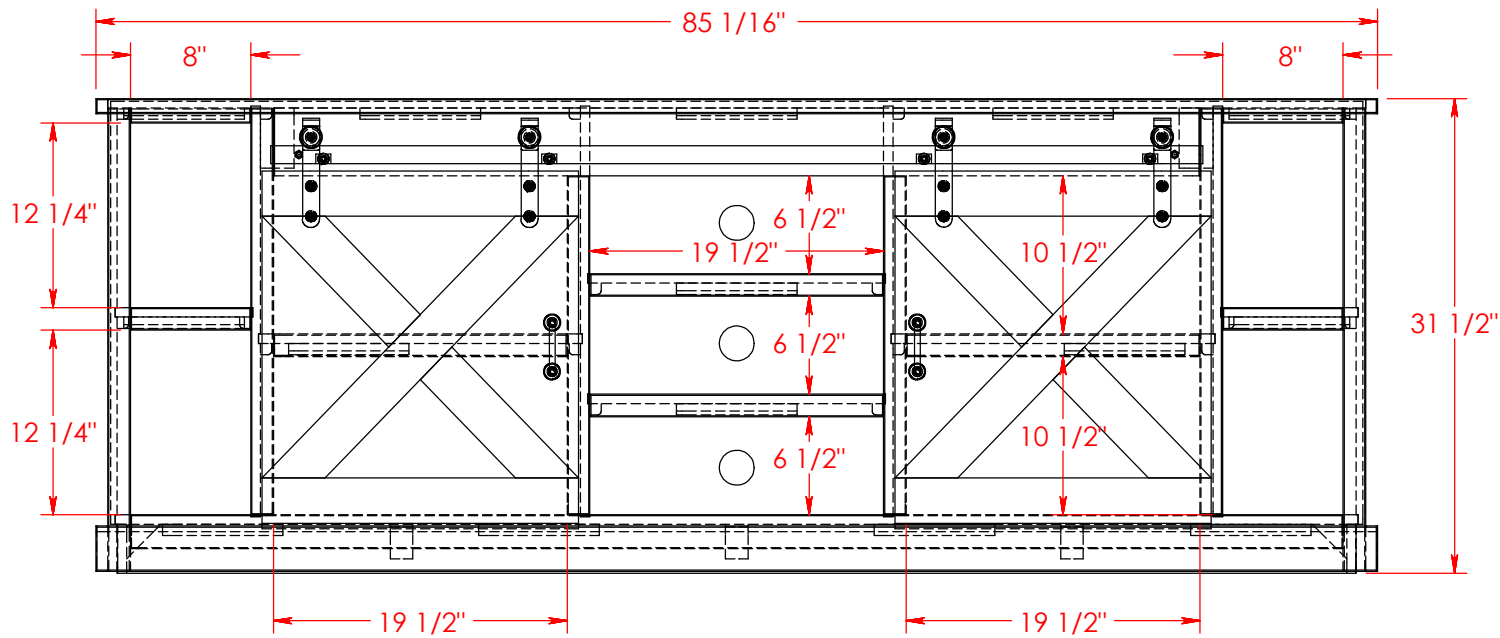

# Legends Furniture

Part # FH1425

Part Description: FH1425 Farmhouse 85" TV Console

Date: 09/23/2016

Material: Assembly

Width: 85 1/16"

Height: 31 1/2"

Depth: 17 3/8"

# Legends Furniture

Part # FH1925

Part Description: FH1925 Farmhouse 85" Super Hutch

Date: 09/26/2016

Material: Assembly

Width: 85 1/16"

Height: 54 1/4"

Depth: 12 7/8"