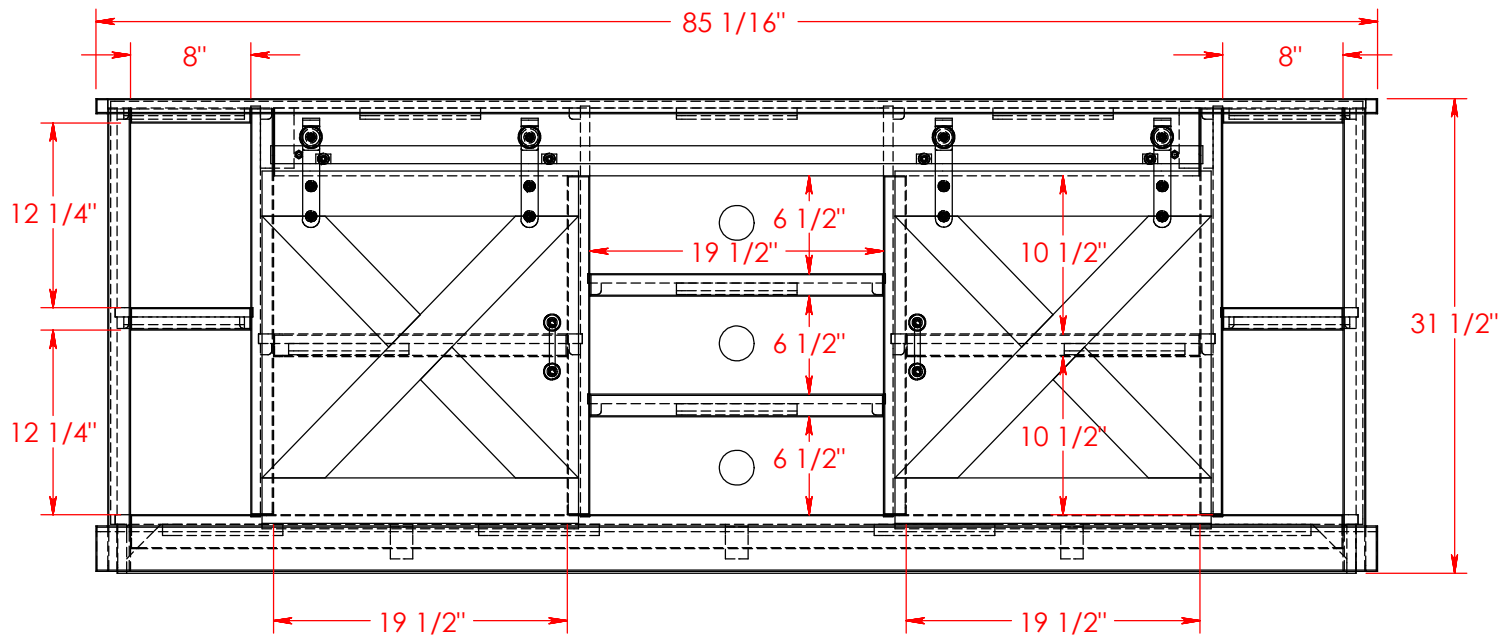

Legends Furniture

Part # FH1415

Part Description: FH1415 Farmhouse 85" TV Console

Date: 09/22/2016

Material: Assembly

Width: 85 1/16"

Height: 31 1/2"

Depth: 17 3/8"

Drawn By: dhoffmann

Legends Furniture

Part # FH1915

Part Description: FH1915 Farmhouse 85" Super Hutch

Date: 09/23/2016

Material: Assembly

Width: 85 1/16"

Height: 54 1/4"

Depth: 12 7/8"

Drawn By: dhoffmann