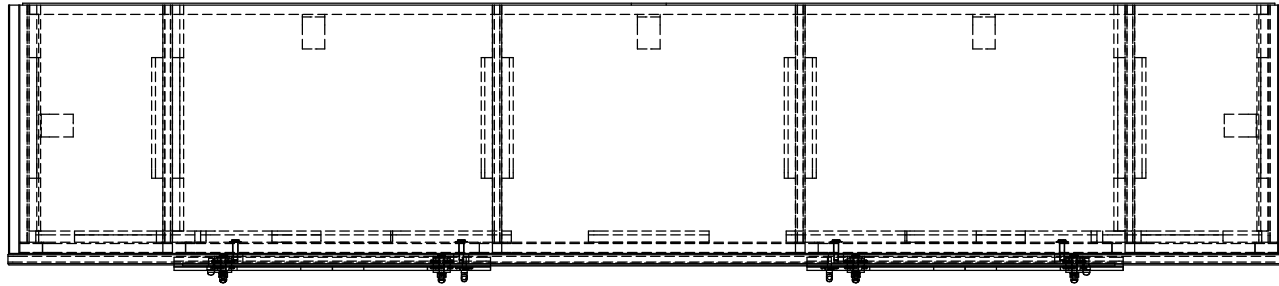

Legends Furniture

Part # FH1415

Part Description: FH1415 Farmhouse 85" TV Console

Date: 09/22/2016

Material: Assembly

Width: 85 1/16"

Height: 31 1/2"

Depth: 17 3/8"

Drawn By: dhoffmann

Legends Furniture

Part # FH1915

Part Description: FH1915 Farmhouse 85" Super Hutch

Date: 09/23/2016

Material: Assembly

Width: 85 1/16"

Height: 54 1/4"

Depth: 12 7/8"

Drawn By: dhoffmann