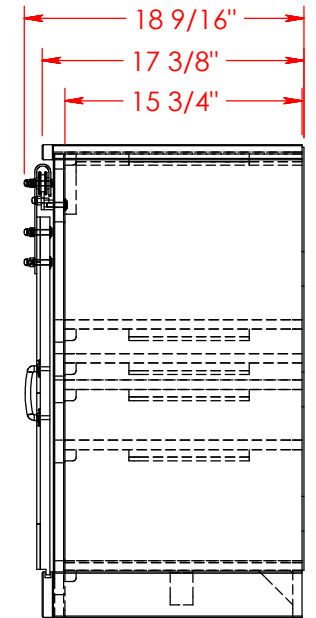

Legends Furniture

Part # FH1415

Part Description: FH1415 Farmhouse 85" TV Console

Date: 09/22/2016

Material: Assembly

Width: 85 1/16"

Height: 31 1/2"

Depth: 17 3/8"

Drawn By: dhoffmann

Legends Furniture

Part # FH1915

Part Description: FH1915 Farmhouse 85" Super Hutch

Date: 09/23/2016

Material: Assembly

Width: 85 1/16"

Height: 54 1/4"

Depth: 12 7/8"

Drawn By: dhoffmann