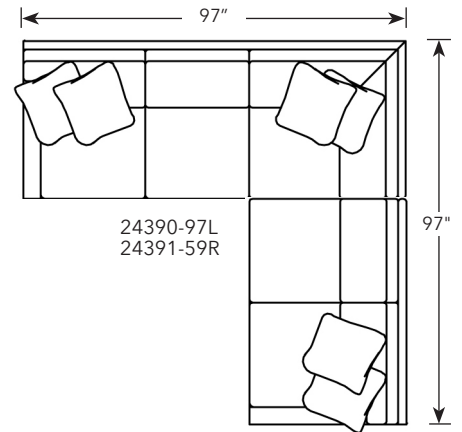

# Patterson

24390-97L  
24391-59R

Sketches are 1/4" scale  
\*All dimensions are approximate

Common Dimensions  
D 39" H 37"  
SH: 20"  
SD: 22 1/2"  
AH: 26"

- Style Information
- Loose Back only
  - Comfort Cushion
  - Hard Edge
  - Leather available
  - Pillows: 20" & 22"

24390-97L  
Corner Left Facing Sofa  
W 96"

24390-97R  
Corner Right Facing Sofa  
W 96"

24390-97L  
24391-59R

24390-83L  
Left Facing Sofa  
W 82"

24390-83R  
Right Facing Sofa  
W 82"

24391-59L  
Left Facing Loveseat  
W 58"

24391-59R  
Right Facing Loveseat  
W 58"

24391-52AL  
Armless Loveseat  
W 52"

24395L  
Left Facing Chair  
W 30 1/2"

24395R  
Right Facing Chair  
W 30 1/2"

24395AL  
Armless Chair  
W 26"

24396CP  
Cube Wedge  
W 39"