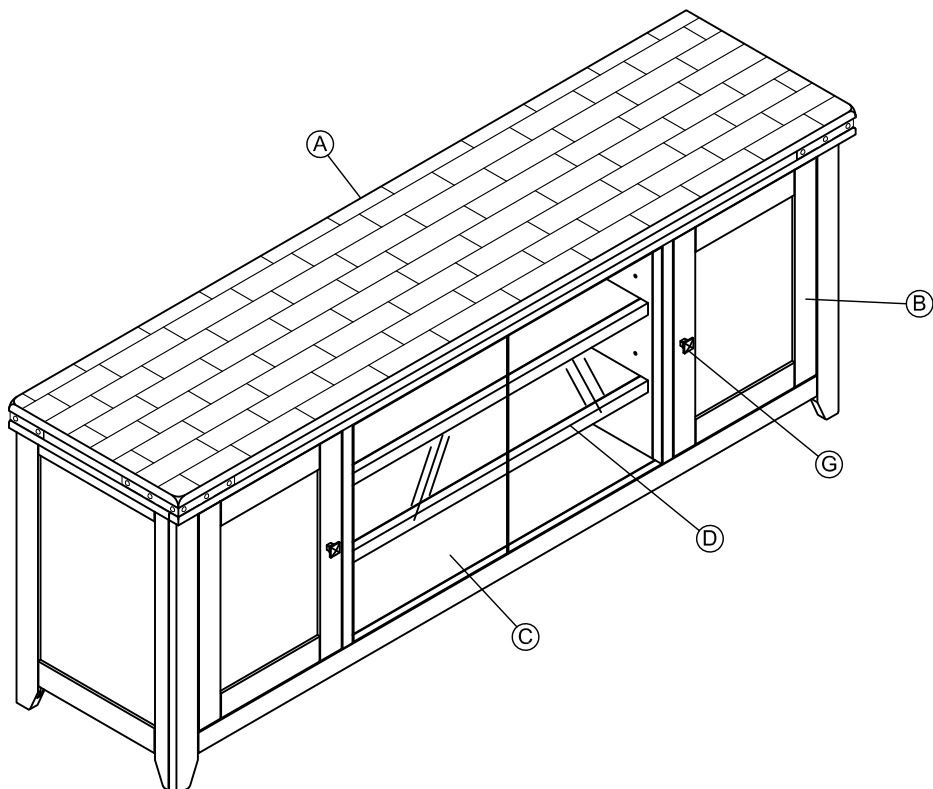

④ Secure Band
(251mm)

1 PC

Components List

PART NO	FIGURE	DESCRIPTION	QTY
A		Top Panel	1pc
B		Wood Door	2pcs
C		Glass Door	2pcs
D		Wood Middle Shelf	2pcs
E		Wood Side Shelf	2pcs
F		Back panel	1pc
G		Metal Knob	2pcs
H		Bolt (5/32" x 25mm)	2pcs
I		Plastic Glide	4pcs
J		Side Door Hinge	4pcs
K		Shelf Clips	16pcs
L		Door Catch	2pcs
M		Center Support Leg With Leveler	1pc