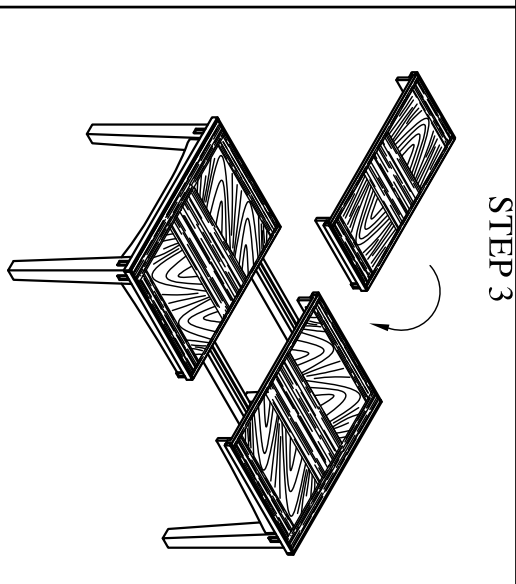

WINNERS

ONLY INC.

ASSEMBLY INSTRUCTIONS

ITEMNO: DZH4278

- Reminders
1. Use only the hardware supplied.
 2. Do not over-tighten bolts.
 3. This item may require periodic tightening.

STEP 1

Thank you for purchasing this quality product. Be sure to check all packing material carefully for small parts that may have come loose inside the carton during shipment.

STEP 2

STEP 3

STEP 4

Tighten lock

ASSEMBLY COMPLETED

A TABLE TOP
1 PC

1 PC

B TABLE LEG
4 PCS

4 PCS

1 WRENCH
1 PC

1 PC

2 HEX - NUT
8 PCS

8 PCS

3 SPRING WASHER
8 PCS

8 PCS

4 FLAT WASHER
8 PCS