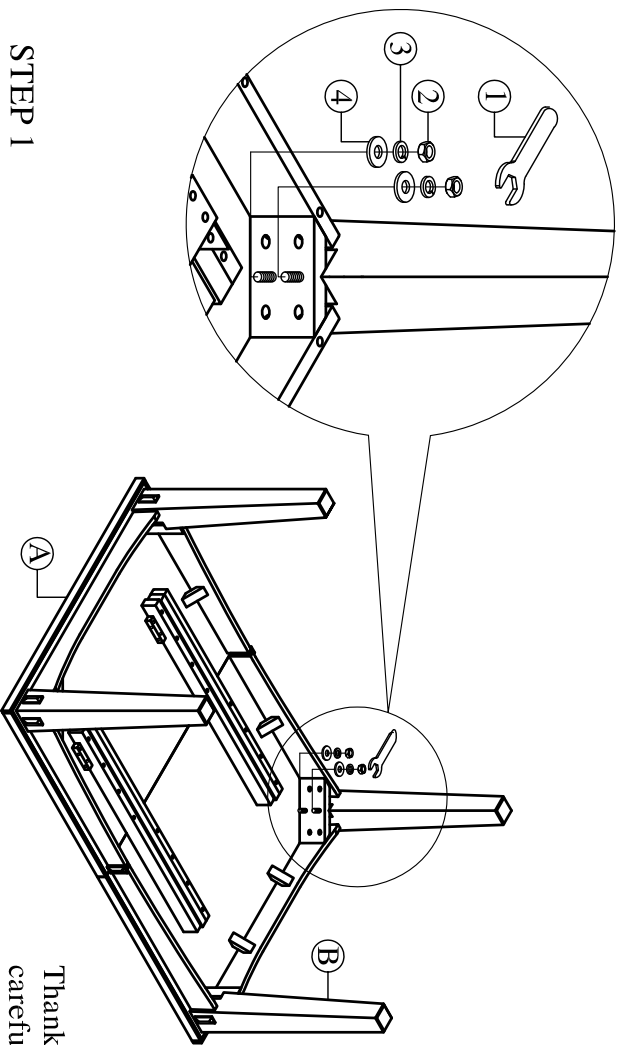

WINNERS

ONLY INC.

ASSEMBLY INSTRUCTIONS

ITEMNO: DZH4278

- Reminders
1. Use only the hardware supplied.
 2. Do not over-tighten bolts.
 3. This item may require periodic tightening.

STEP 1

Thank you for purchasing this quality product. Be sure to check all packing material carefully for small parts that may have come loose inside the carton during shipment.

STEP 2

STEP 3

STEP 4

Tighten lock

ASSEMBLY COMPLETED

A TABLE TOP
1 PC

1 PC

B TABLE LEG
4 PCS

4 PCS

1 WRENCH
1 PC

1 PC

2 HEX - NUT
8 PCS

8 PCS

3 SPRING WASHER
8 PCS

8 PCS

4 FLAT WASHER
8 PCS