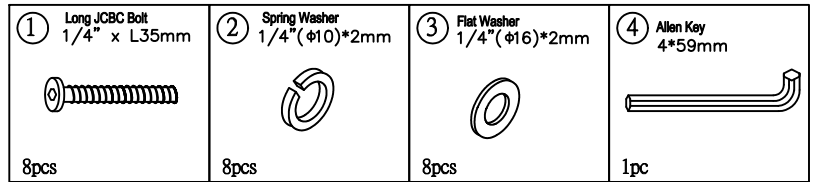

WINNERS ONLY®

ASSEMBLY INSTRUCTIONS

PROD NO.: BMG1006 / BMG1009

Component List :

Hardware List :

Caution: Please read instructions thoroughly before unpacking assembly parts. Sharp, exposed staple tips can cause injury, therefore, for your protection, please remove any exposed staples used in packing.