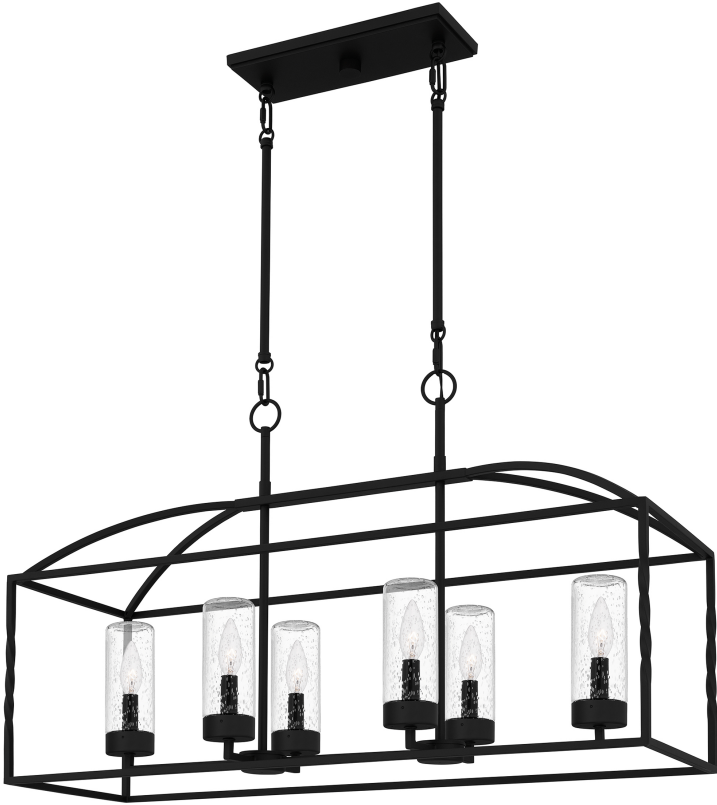

THA3536EK
Thatcher Outdoor
Earth Black

QUOIZEL
LIGHTING

DIMENSIONS

Dimensions: 36.50" W x 22.00" H x 11.75" D
Overall Height: 64"
Canopy Dimensions: 13.00"W x 0.75"D
Chain/Downrod Length: 4 (0.5"D x 6") and 4 (0.5"D x 12")
Down Rods
Weight: 17.32 lbs

DETAILS

Material: STEEL
Glass/Shade Description: Clear Seedy Glass

LAMPING

Light Source: Both
Bulb Included: No
Bulb Type: Candelabra Base
Bulb Quantity: 6
Watts per Bulb: 60

ELECTRICAL

Dimmable: Yes
Voltage: 120v
Wire Length: 12'

INSTALLATION

Location Rating: Wet
Install Position: N/A
Sloped Ceiling Compatible: Yes

We reserve the right to revise the design of components of any product due to parts availability or change in our Listed Mark standards without assuming any obligation or liability to modify any products previously manufactured and without notice. This literature depicts a product DESIGN that is the SOLE and EXCLUSIVE PROPERTY of Quoizel Inc. Compliance with U.S. COPYRIGHT and PATENT requirements, notification is hereby presented in this form that this literature, or this product depicts, is NOT to be copied, altered or used in any manner without the express written consent of, or contrary to the best interests of Quoizel Inc. 03/31/2013