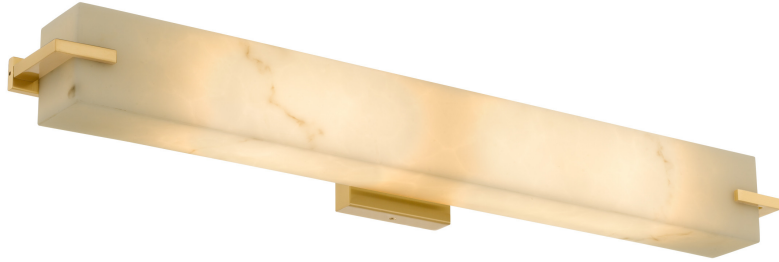

SERA8632BRG

Seraphine 2-Light Brushed Gold

Vanity Light

Brushed Gold

QUOIZEL
LIGHTING

DIMENSIONS

Dimensions: 32.00" W x 4.50" H x 4.38" D

Canopy Dimensions: 4.50"W x 0.75"D

HCWO: 2.25"

Weight: 5.96 lbs

DETAILS

Material: STEEL

Glass/Shade Description: Alabaster Resin

LAMPING

Light Source: Socketed

Bulb Included: No

Bulb Type: Medium Base

Bulb Quantity: 2

Watts per Bulb: 60

LED Wattage Equivalent: 15W

ELECTRICAL

Dimmable: Yes

Voltage: 120v

Wire Length: 0.5'