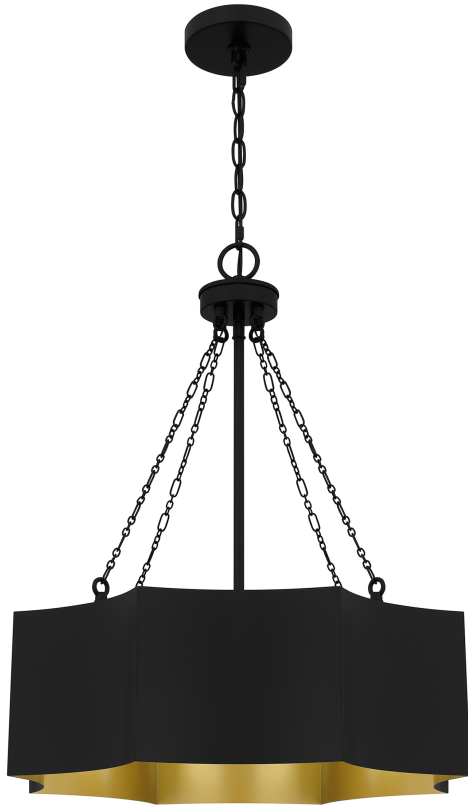

QP6755MBK

Zyler Pendant

Matte Black

QUOIZEL
LIGHTING

DETAILS

Material: STEEL

Glass/Shade Description: Metal - Metal

LAMPING

Light Source: Socketed

Bulb Included: No

Bulb Type: MED BASE A19

Bulb Quantity: 4

Watts per Bulb: 100

ELECTRICAL

Dimmable: Yes

Voltage: 120v

Wire Length: 8'

INSTALLATION

Location Rating: Damp

DIMENSIONS

Dimensions: 20.00" W x 24.25" H x 20.00" D

Overall Height: 75.5'

Canopy Dimensions: 5.00"W x 1.00"D

Chain/Downrod Length: 4'