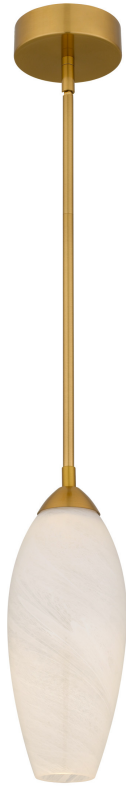

## PCBUR1505BRG

Burnett Integrated LED Brushed Gold

Mini Pendant Light

Brushed Gold

QUOIZEL  
LIGHTING

### DIMENSIONS

Dimensions: 5.00" W x 13.75" H x 5.00" D

Overall Height: 53"

Canopy Dimensions: 5.00"W x 1.50"D

Chain/Downrod Length: 2 (0.5"D x 6") and 2 (0.5"D x 12")

Down Rods

Weight: 4.60 lbs

### DETAILS

Material: STEEL

Glass/Shade Description: Cloud Glass